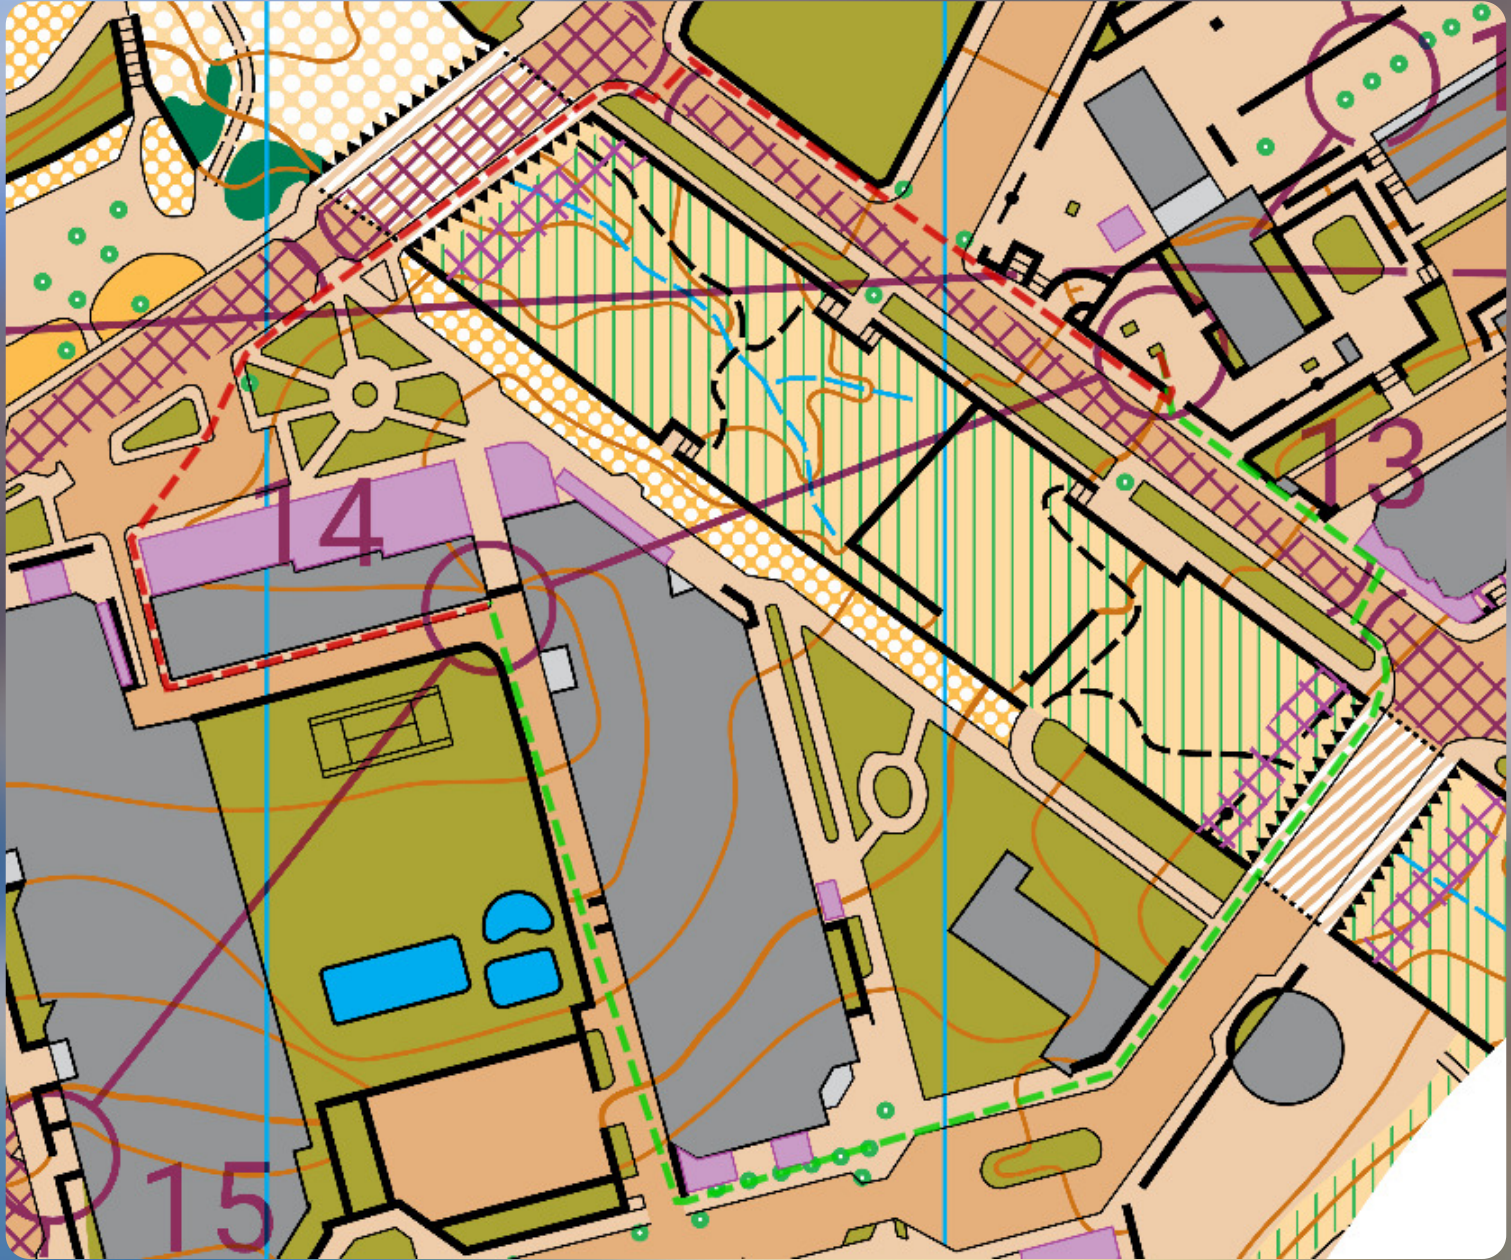

## Route Analysis - Playa del Castillo sprint 2024

84m

80m

137m

150m

195m

105m

99m

388m

154m

149m

151m

52m 51m

64m 60m 56m

85m 66m

268m

252m

185m

163m