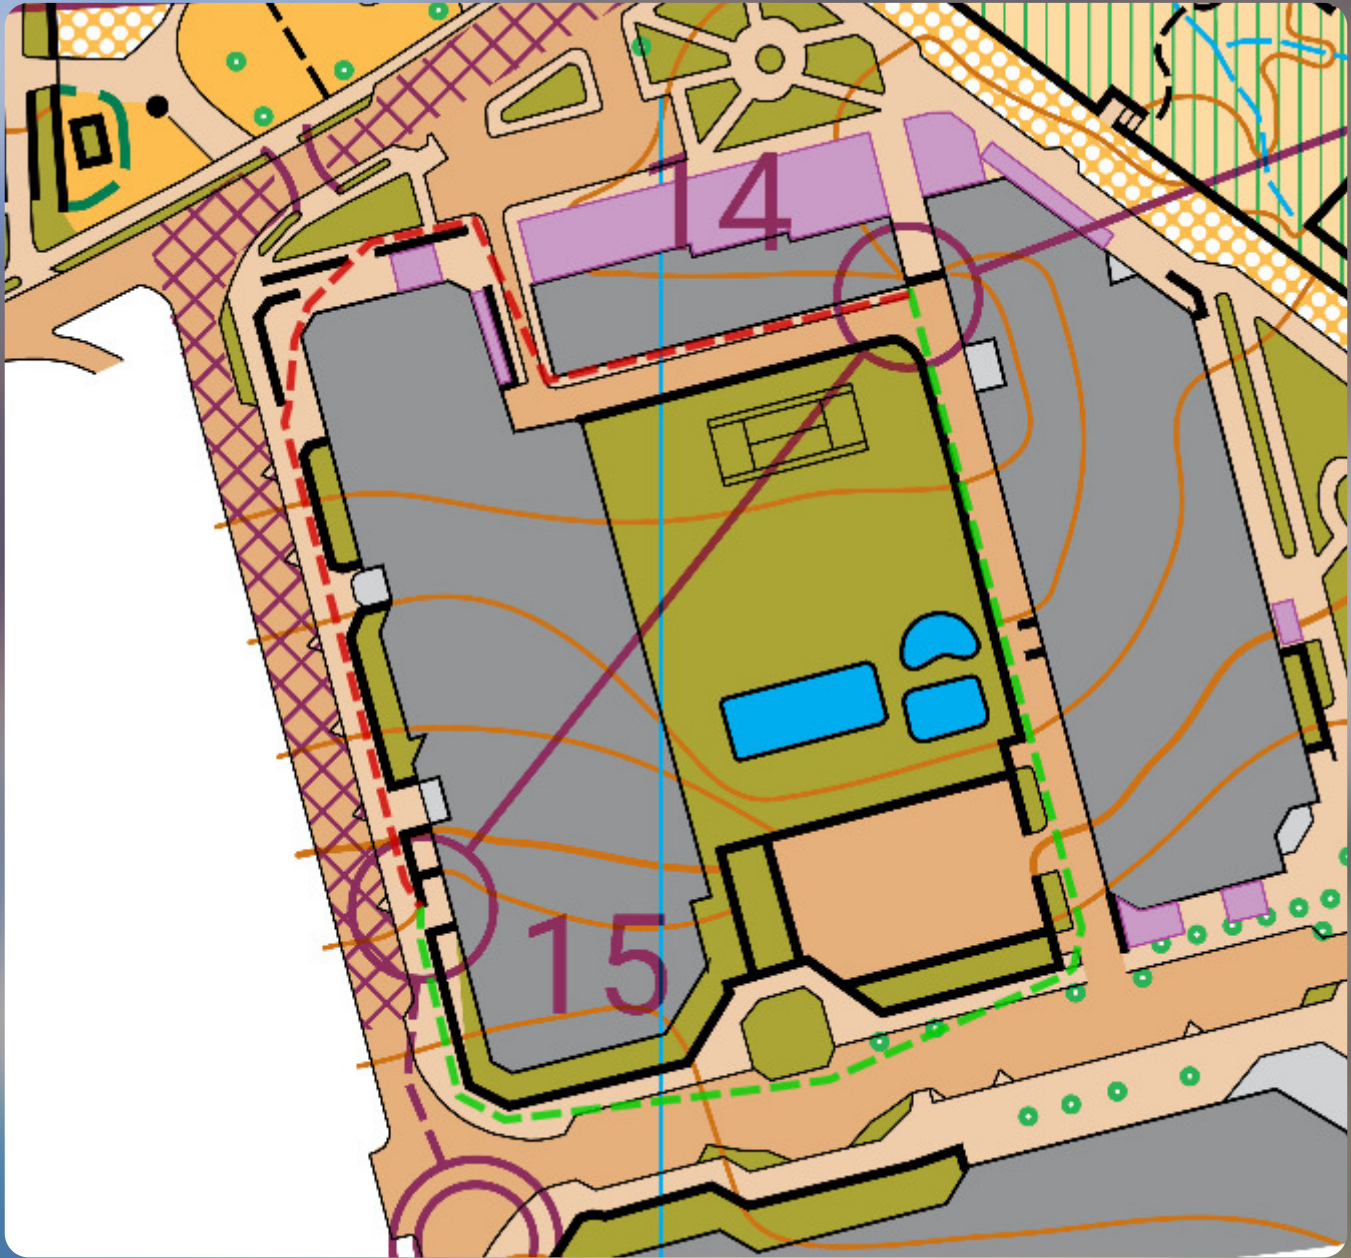

## Route Analysis - Playa del Castillo sprint 2024

84m

80m

137m

150m

195m

105m

99m

388m

154m

149m

151m

52m 51m

64m 60m 56m

85m 66m

268m

252m

185m

163m