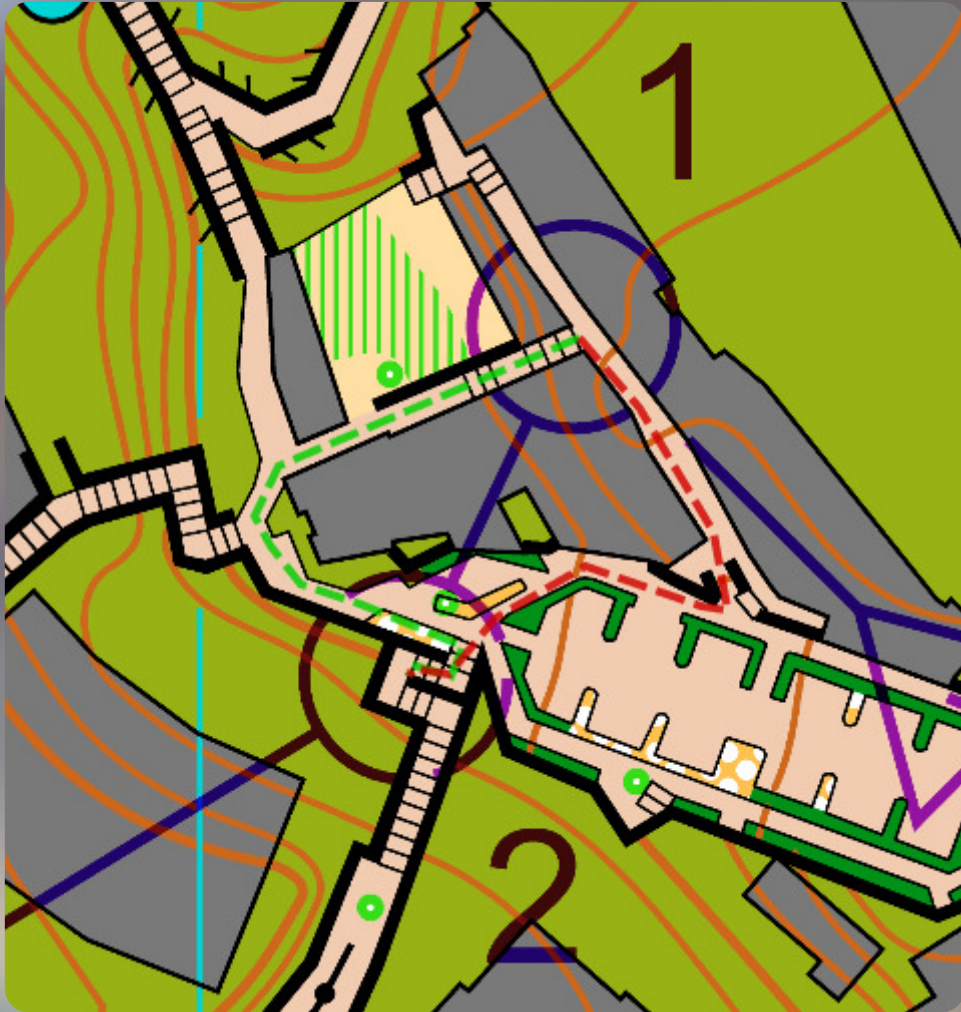

## Route Analysis - Parque Taoro Intervals 2024

86m 81m

308m

331m

269m

536m

560m

494m

538m

288m 315m

273m

264m

271m

127m

128m

160m

Green is the fastest. The red route has too many stairs and is more difficult

192m 146m

114m

115m

133m

75m

80m

Red is much slower due to more stairs and climb

196m

160m

262m

226m