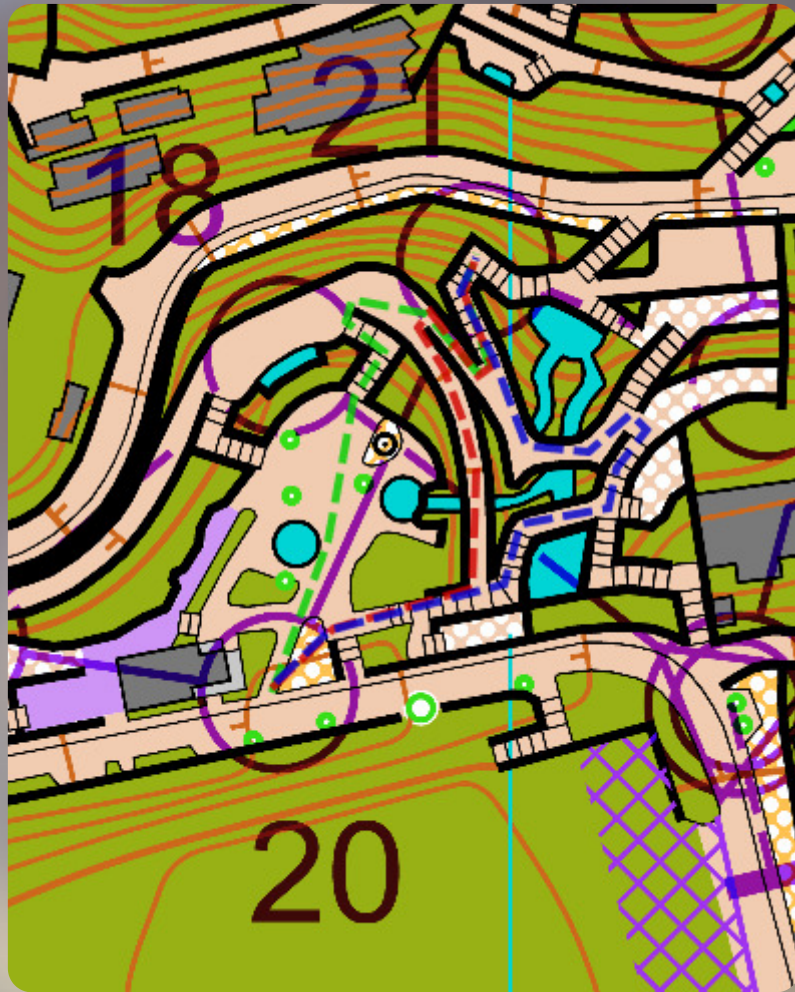

## Route Analysis - Parque Taoro Intervals 2024

86m 81m

308m

331m

269m

536m

560m

494m

538m

288m 315m

273m

264m

271m

127m

128m

160m

Green is the fastest. The red route has too many stairs and is more difficult

192m 146m

114m

115m

133m

75m

80m

Red is much slower due to more stairs and climb

196m

160m

262m

226m