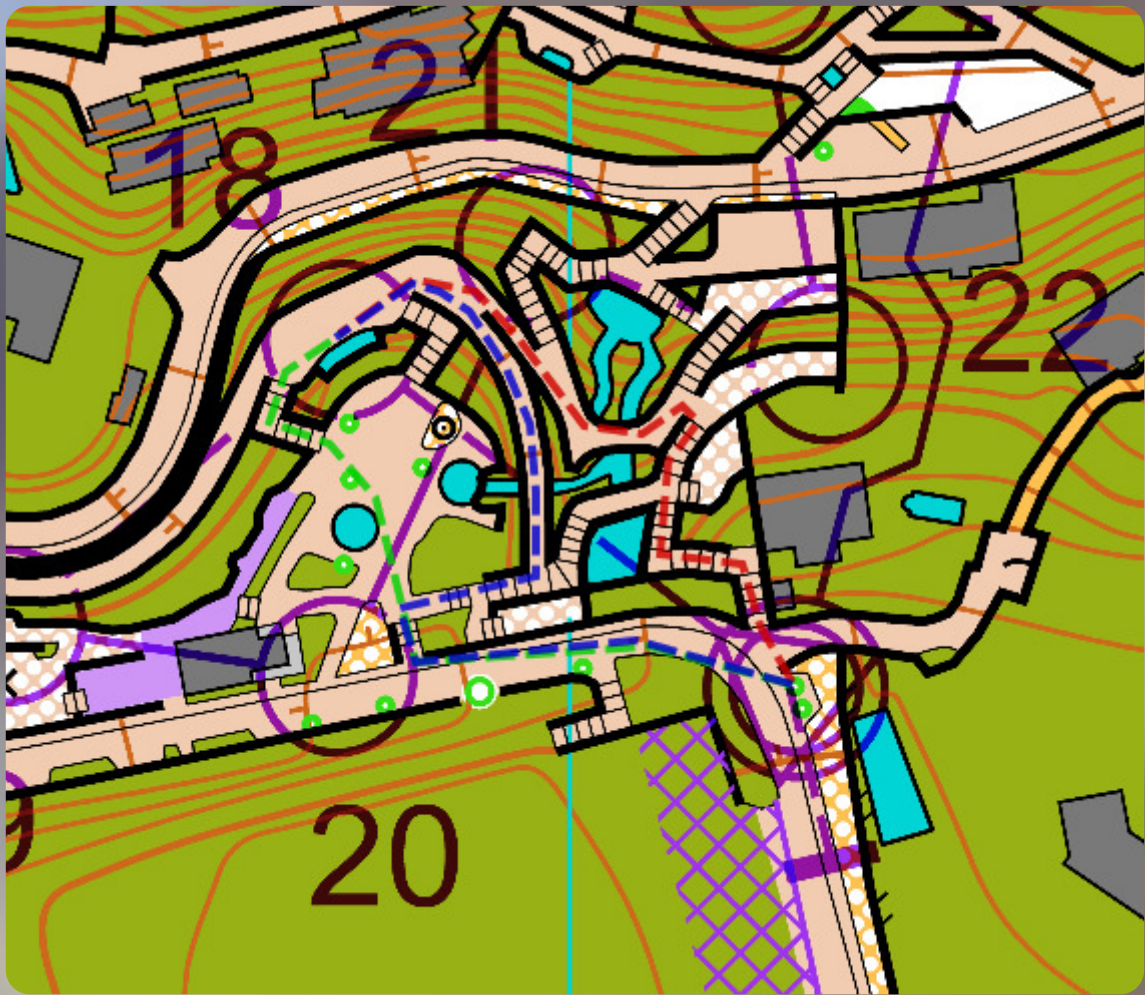

## Route Analysis - Parque Taoro Intervals 2024

86m 81m

308m

331m

269m

536m

560m

494m

538m

288m 315m

273m

264m

271m

127m

128m

160m

Green is the fastest. The red route has too many stairs and is more difficult

192m 146m

114m

115m

133m

75m

80m

Red is much slower due to more stairs and climb

196m

160m

262m

226m