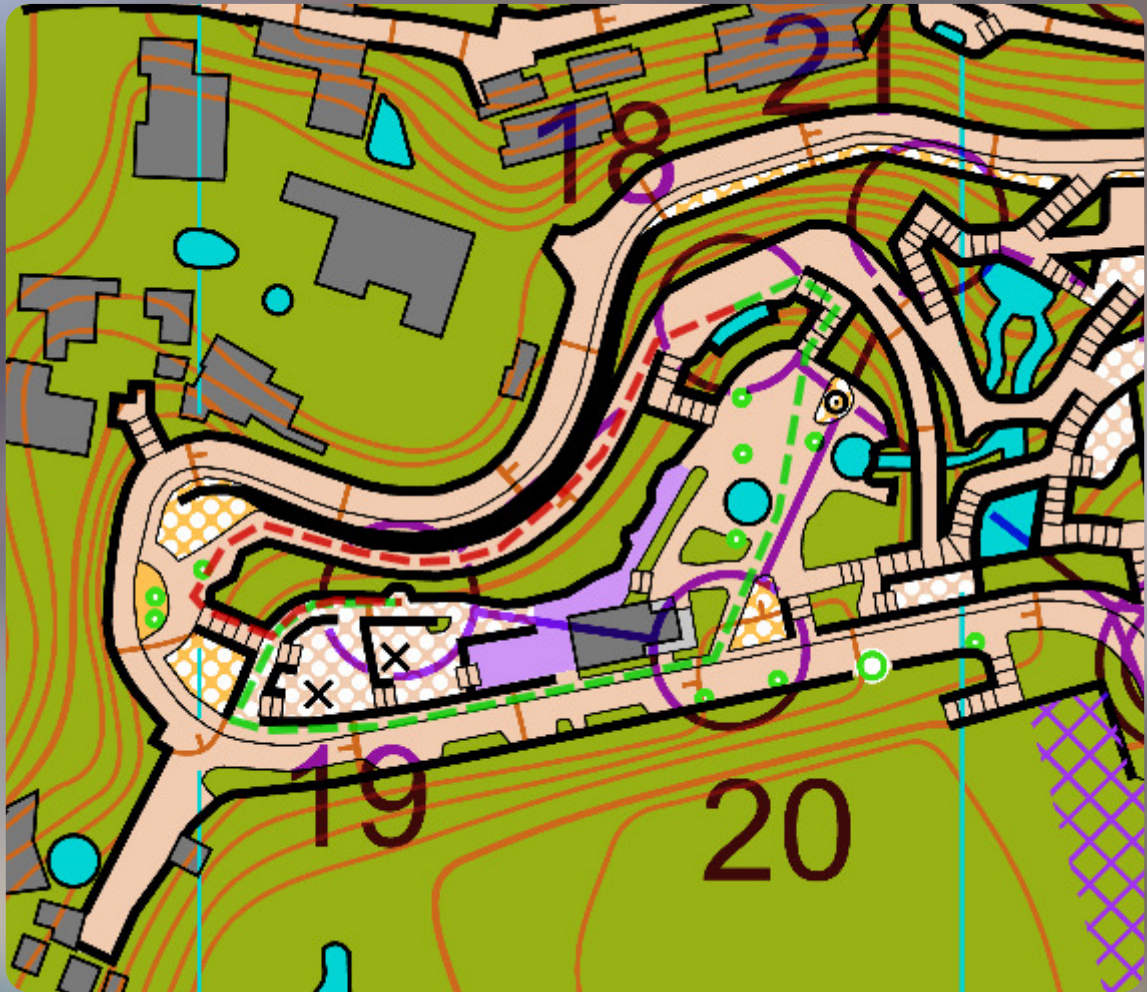

## Route Analysis - Parque Taoro Intervals 2024

86m 81m

308m

331m

269m

536m

560m

494m

538m

288m 315m

273m

264m

271m

127m

128m

160m

Green is the fastest. The red route has too many stairs and is more difficult

192m 146m

114m

115m

133m

75m

80m

Red is much slower due to more stairs and climb

196m

160m

262m

226m