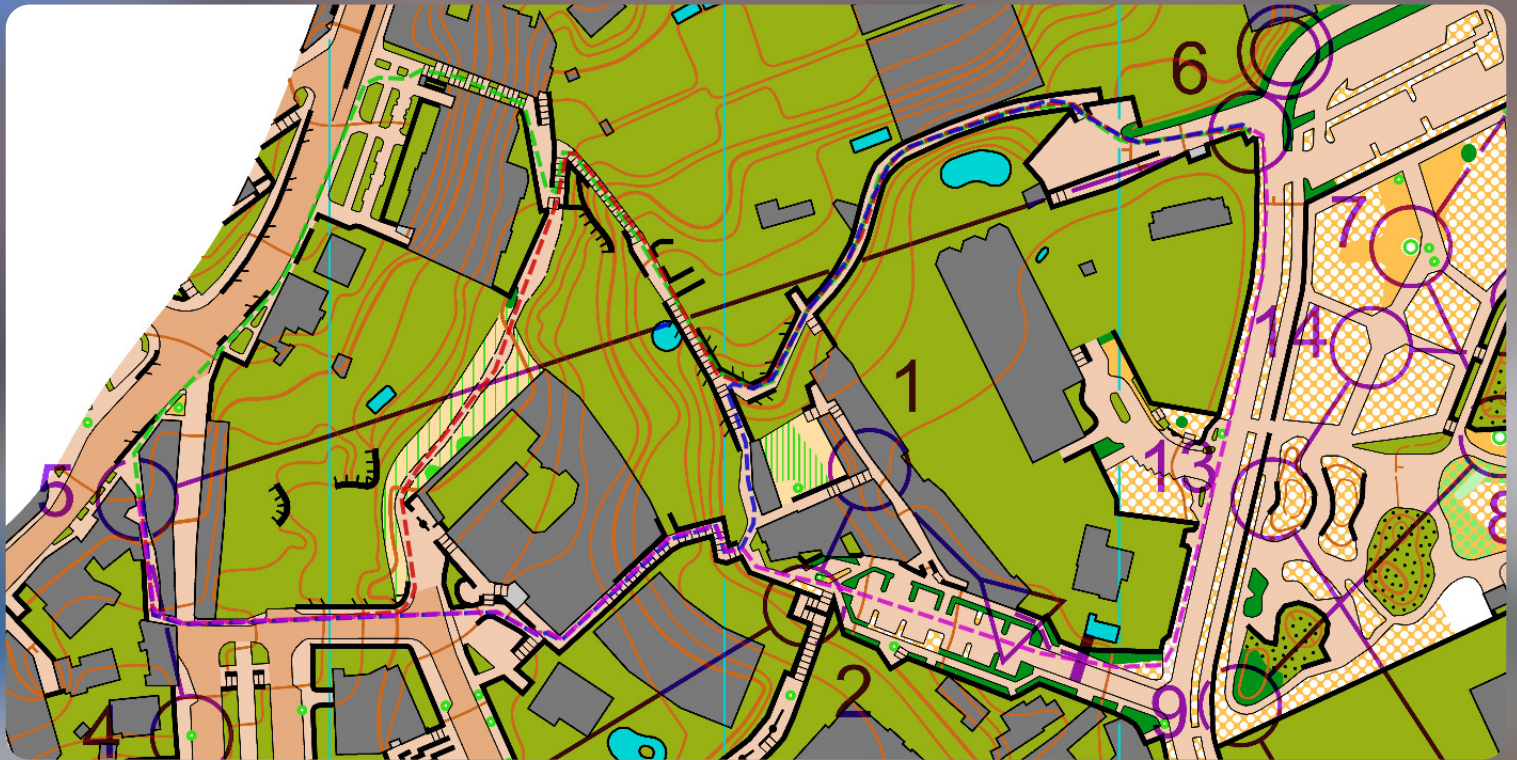

## Route Analysis - Parque Taoro Intervals 2024

86m 81m

308m

331m

269m

536m

560m

494m

538m

288m 315m

273m

264m

271m

127m

128m

160m

Green is the fastest. The red route has too many stairs and is more difficult

192m 146m

114m

115m

133m

75m

80m

Red is much slower due to more stairs and climb

196m

160m

262m

226m