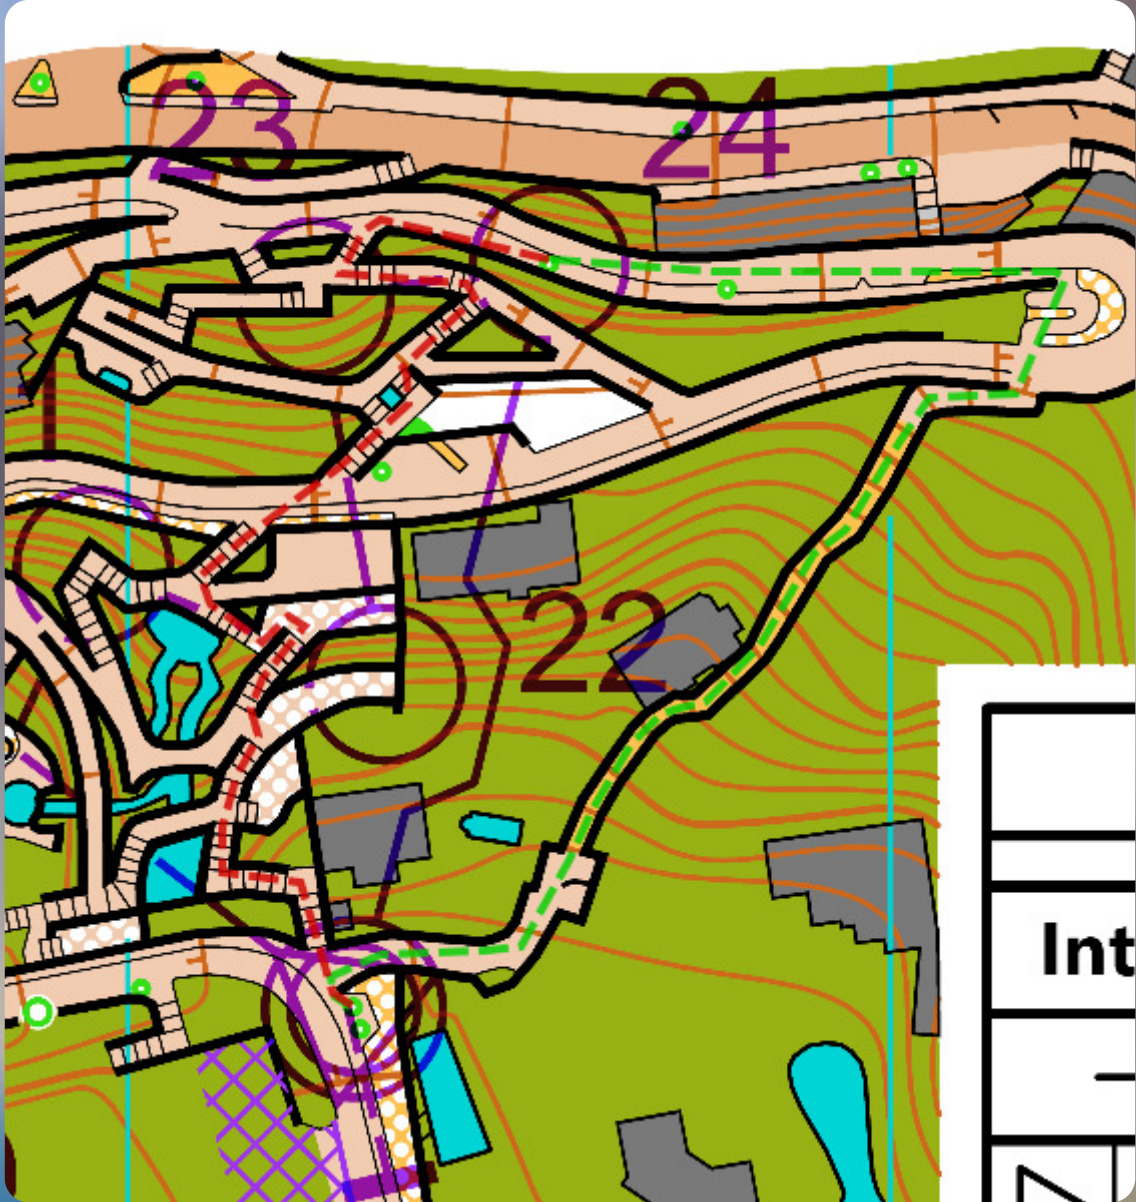

## Route Analysis - Parque Taoro Intervals 2024

86m 81m

308m

331m

269m

536m

560m

494m

538m

288m 315m

273m

264m

271m

127m

128m

160m

Green is the fastest. The red route has too many stairs and is more difficult

192m 146m

114m

115m

133m

75m

80m

Red is much slower due to more stairs and climb

196m

160m

262m

226m