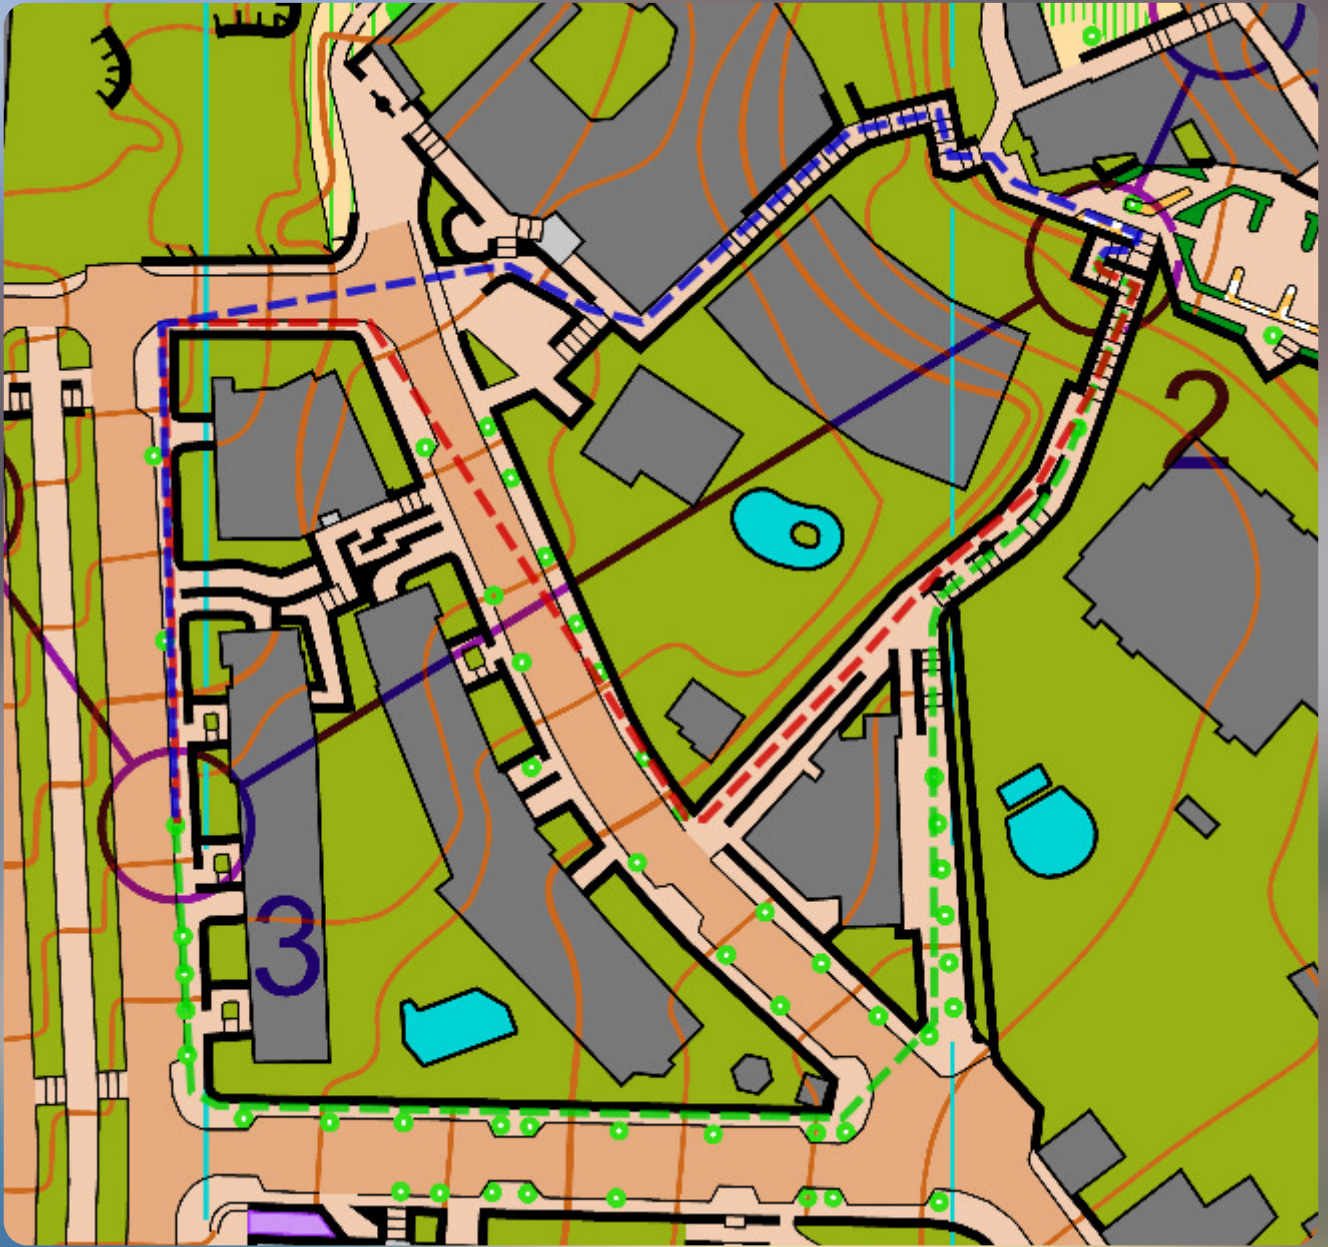

## Route Analysis - Parque Taoro Intervals 2024

86m 81m

308m

331m

269m

536m

560m

494m

538m

288m 315m

273m

264m

271m

127m

128m

160m

Green is the fastest. The red route has too many stairs and is more difficult

192m 146m

114m

115m

133m

75m

80m

Red is much slower due to more stairs and climb

196m

160m

262m

226m