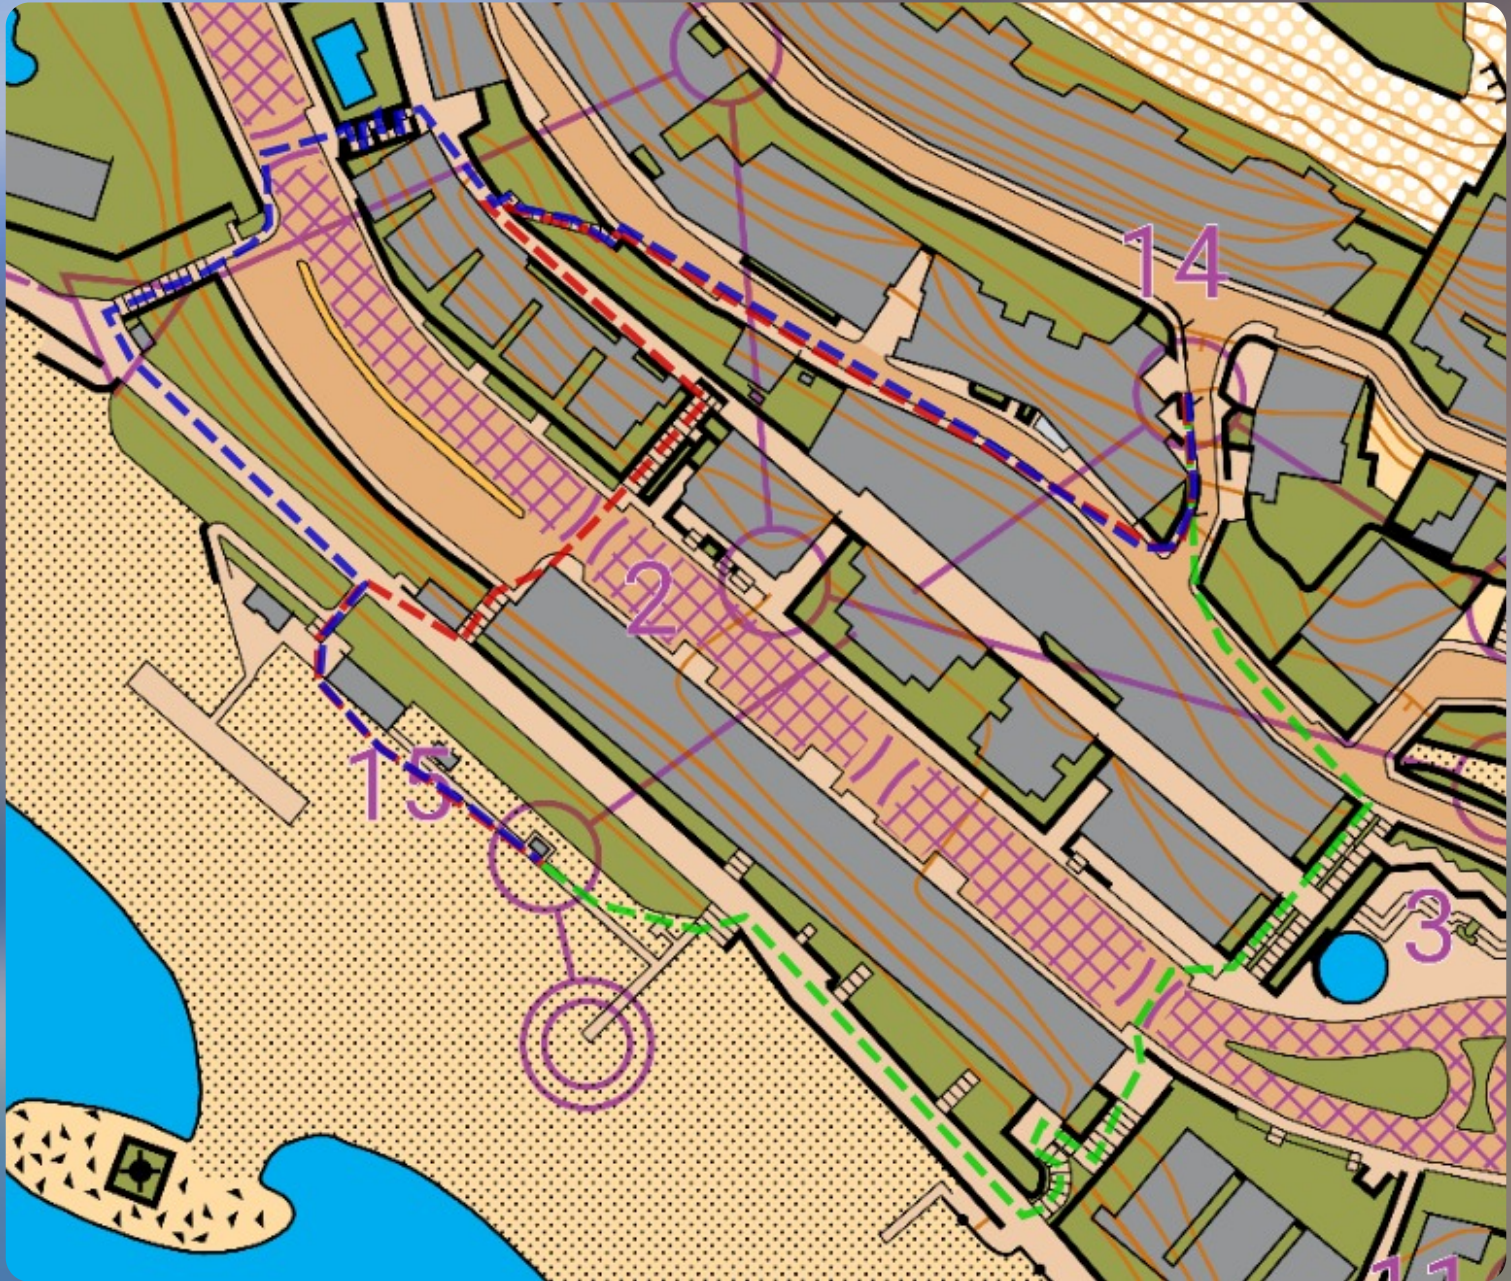

255m

255m

254m

Blue and red are faster than green as they avoid slow stairs

149m

163m

153m

137m 224m 164m

151m 190m 216m

270m

320m

355m