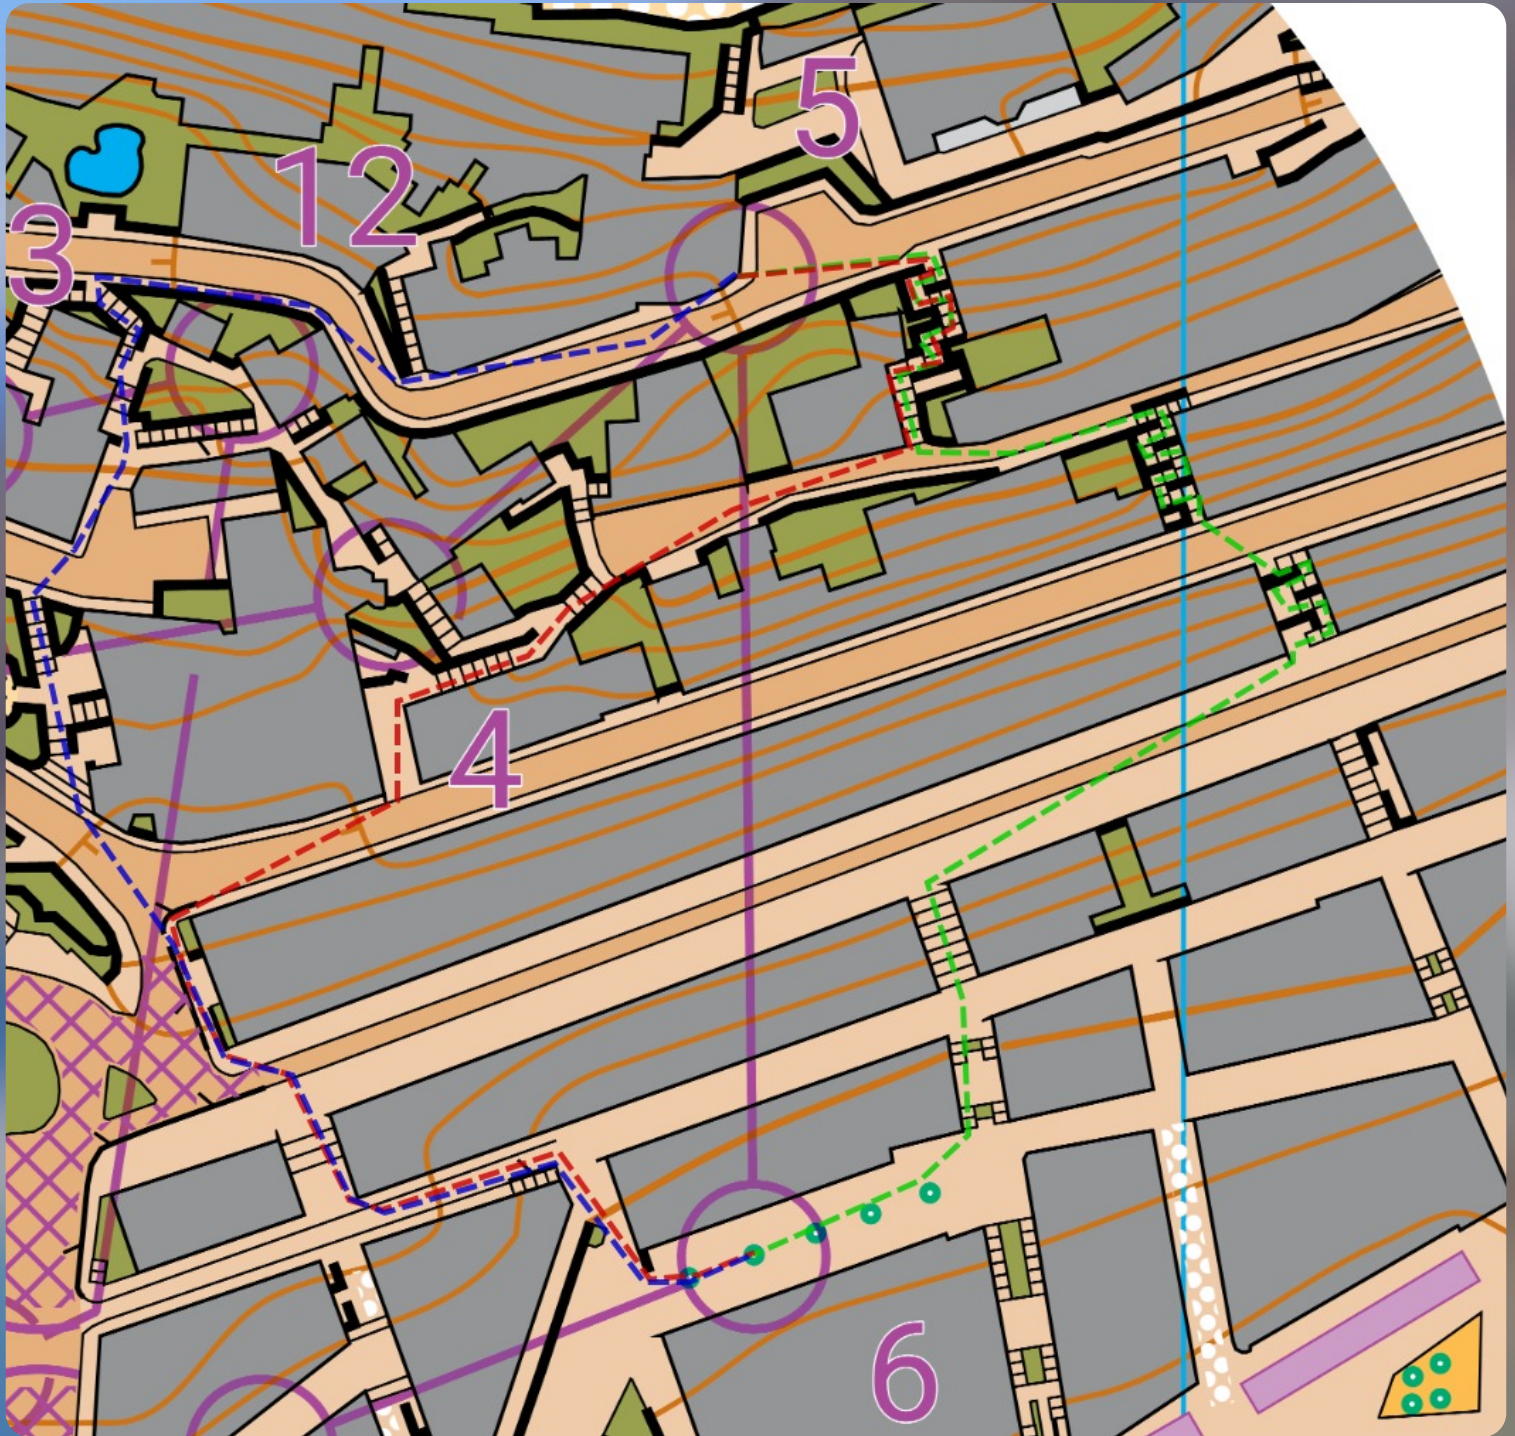

Route Analysis - Los Cristianos 2024 Edition

342m 398m 307m 338m 0m

Blue is the fastest

300m

288m

320m

139m

121m

255m

255m

254m

Blue and red are faster than green as they avoid slow stairs

149m

163m

153m

137m 224m 164m

151m 190m 216m

270m

320m

355m