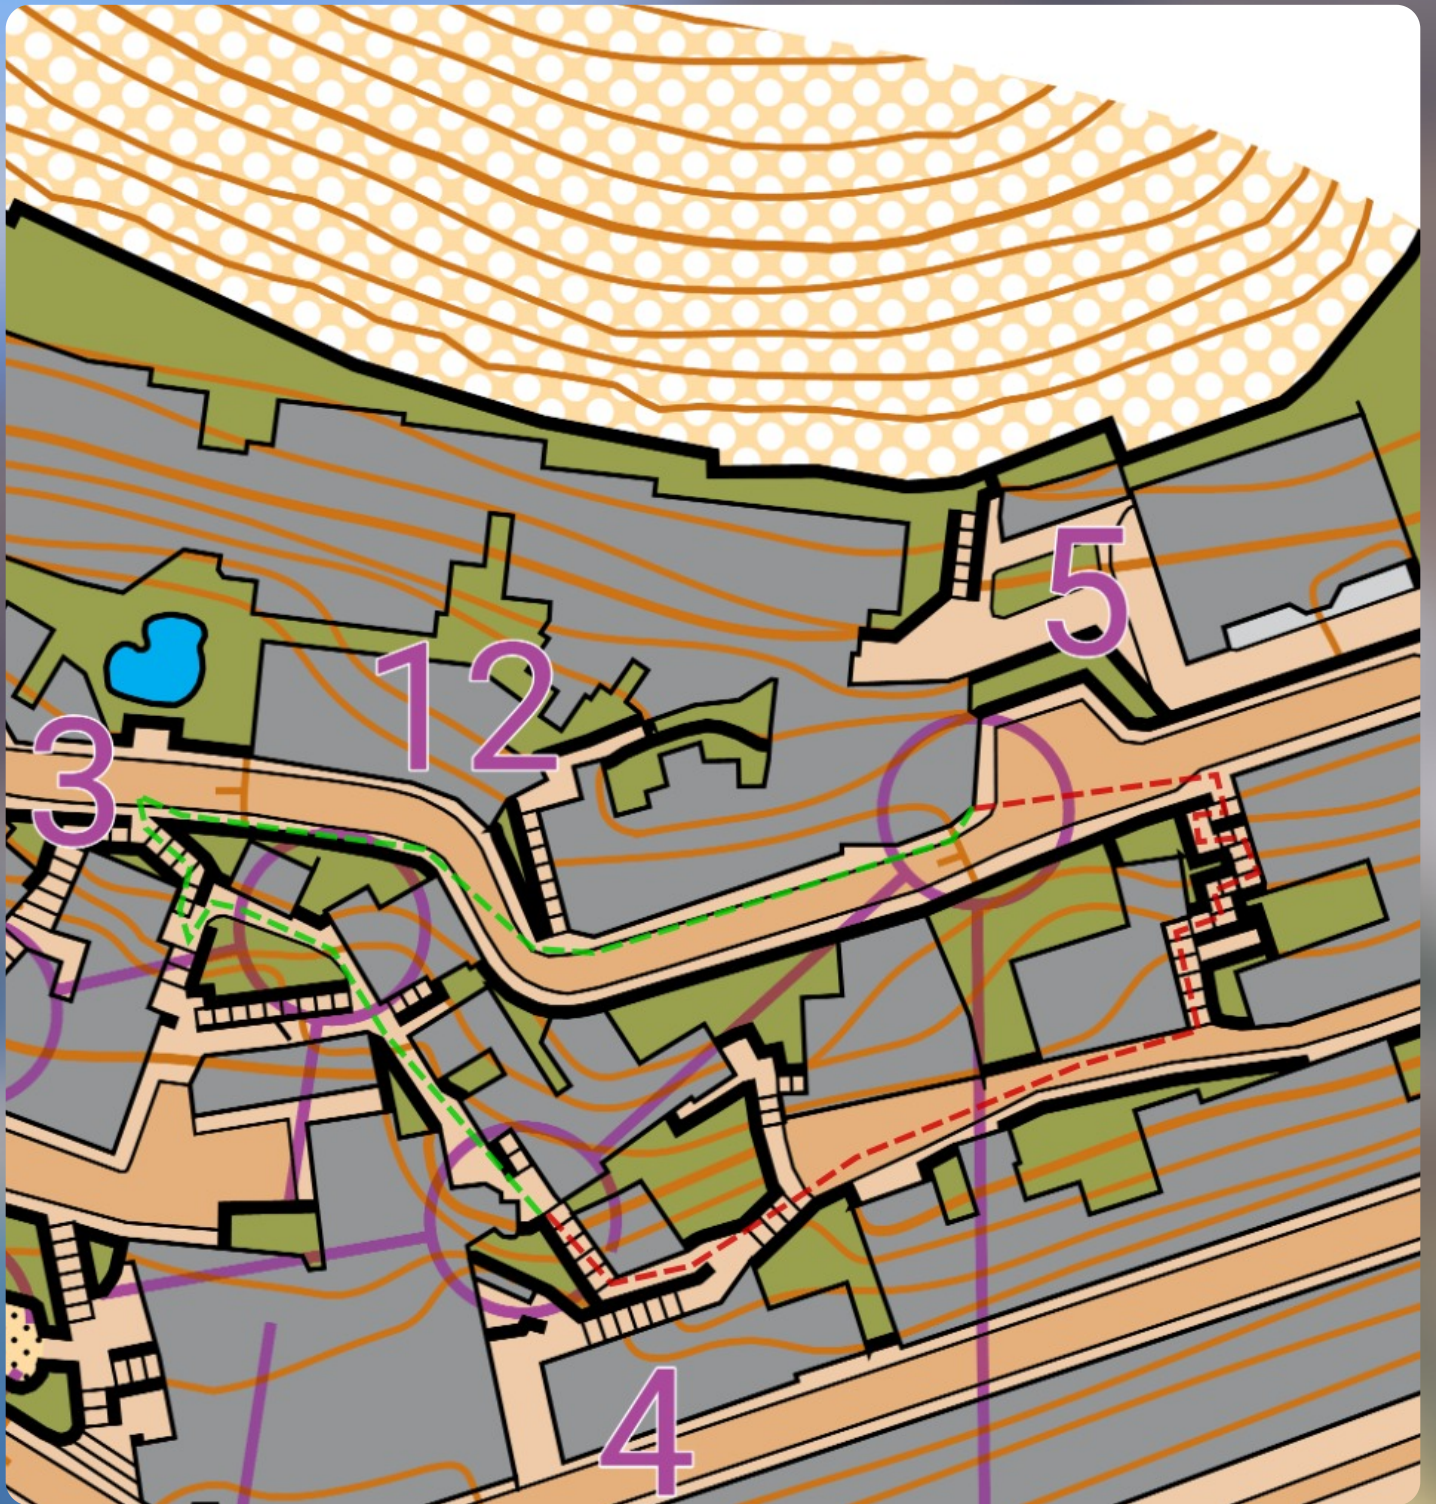

Route Analysis - Los Cristianos 2024 Edition

342m 398m 307m 338m 0m

Blue is the fastest

300m

288m

320m

139m

121m

255m

255m

254m

Blue and red are faster than green as they avoid slow stairs

149m

163m

153m

137m 224m 164m

151m 190m 216m

270m

320m

355m