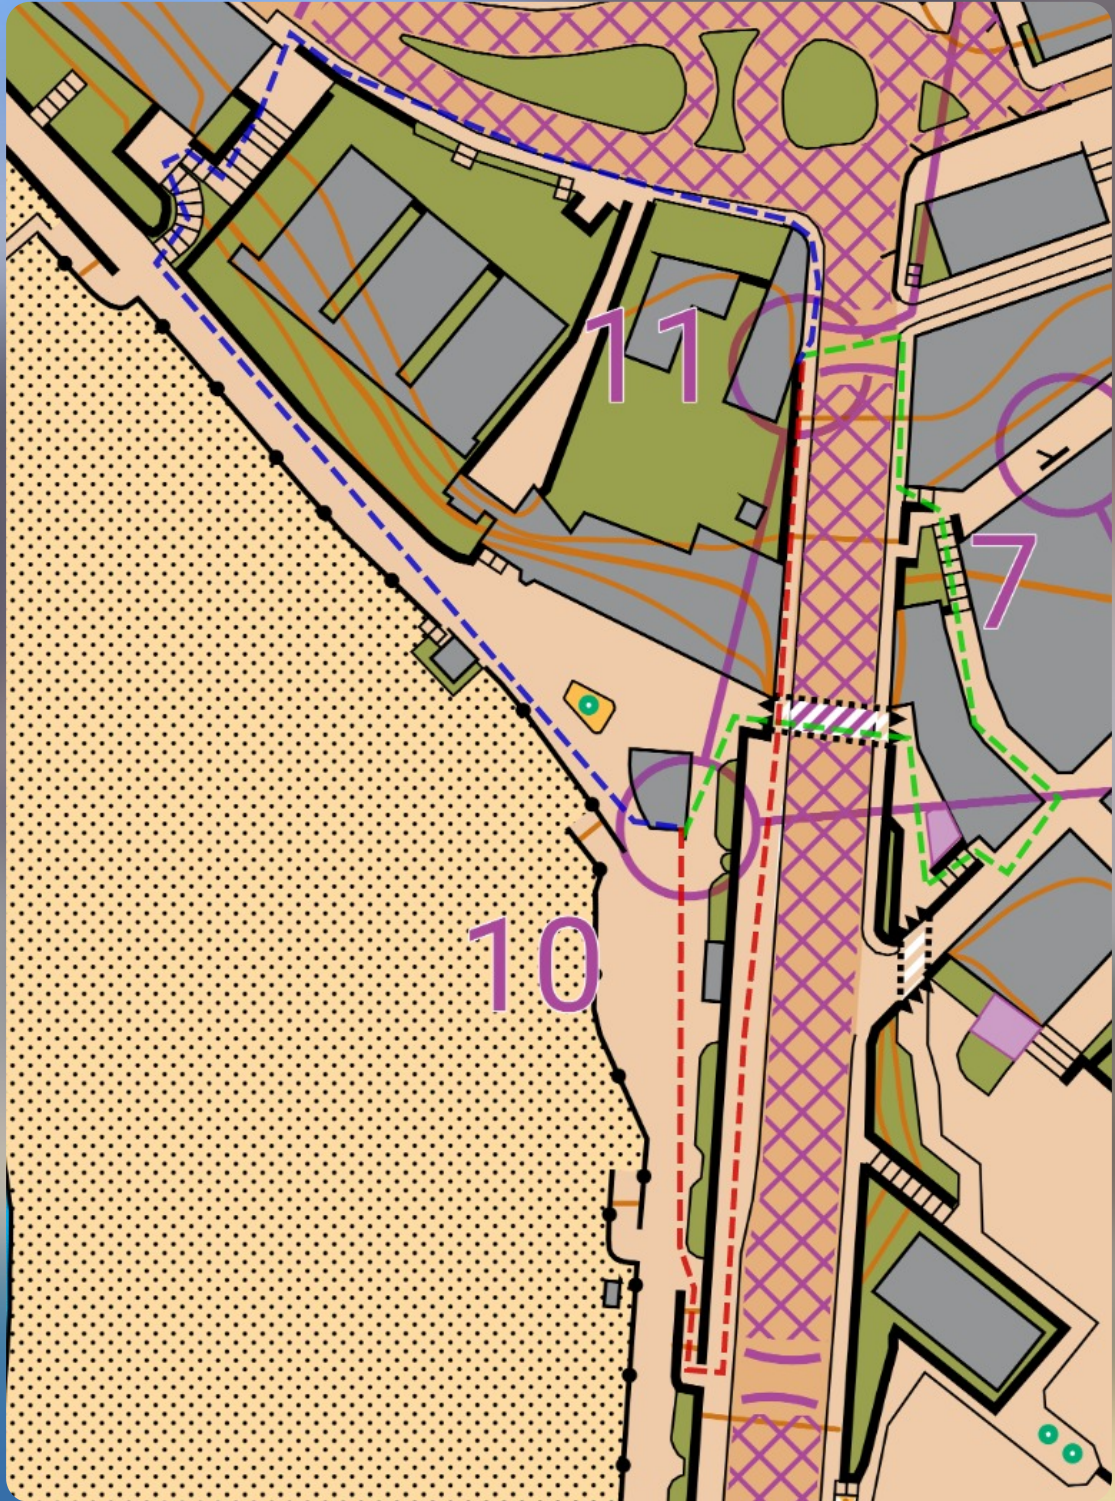

255m

255m

254m

Blue and red are faster than green as they avoid slow stairs

149m

163m

153m

137m 224m 164m

151m 190m 216m

270m

320m

355m