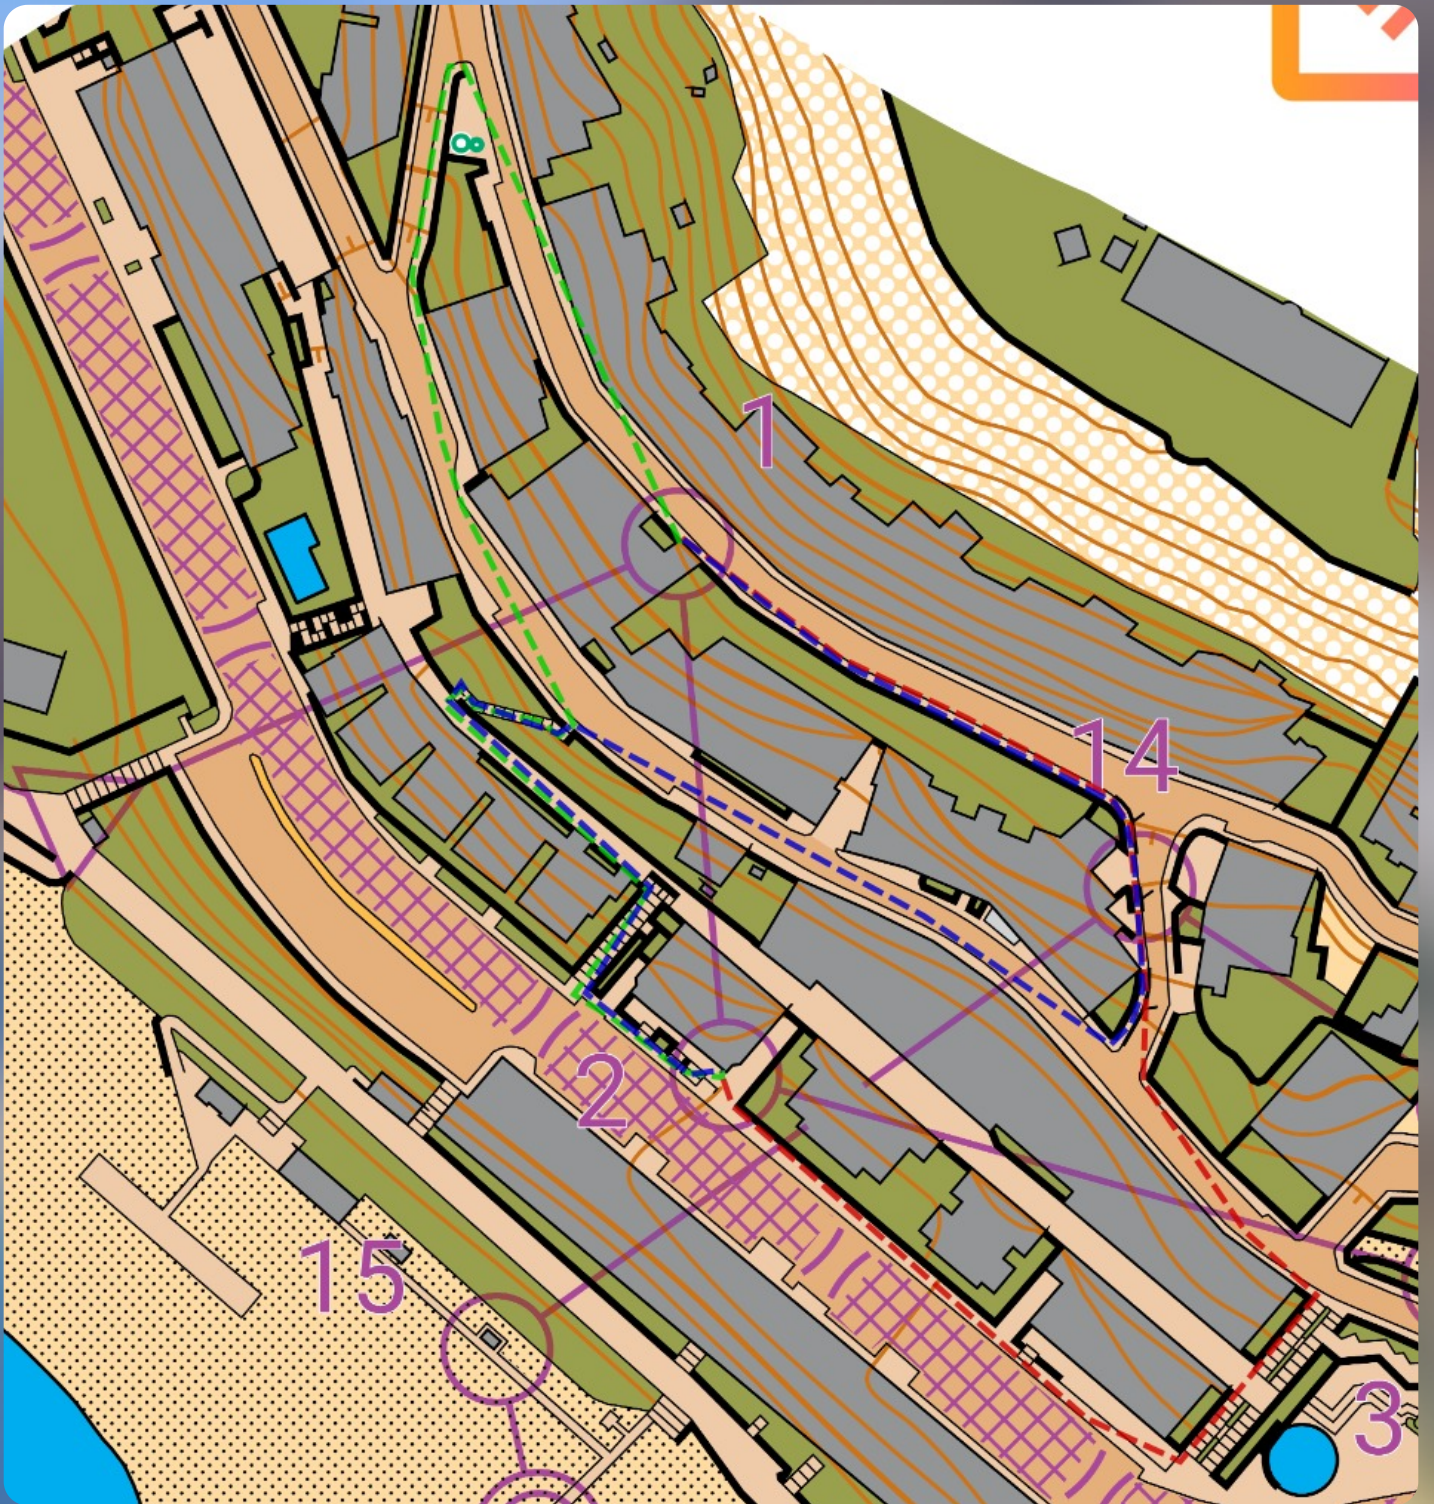

Route Analysis - Los Cristianos 2024 Edition

342m 398m 307m 338m 0m

Blue is the fastest

300m

288m

320m

139m

121m

255m

255m

254m

Blue and red are faster than green as they avoid slow stairs

149m

163m

153m

137m 224m 164m

151m 190m 216m

270m

320m

355m