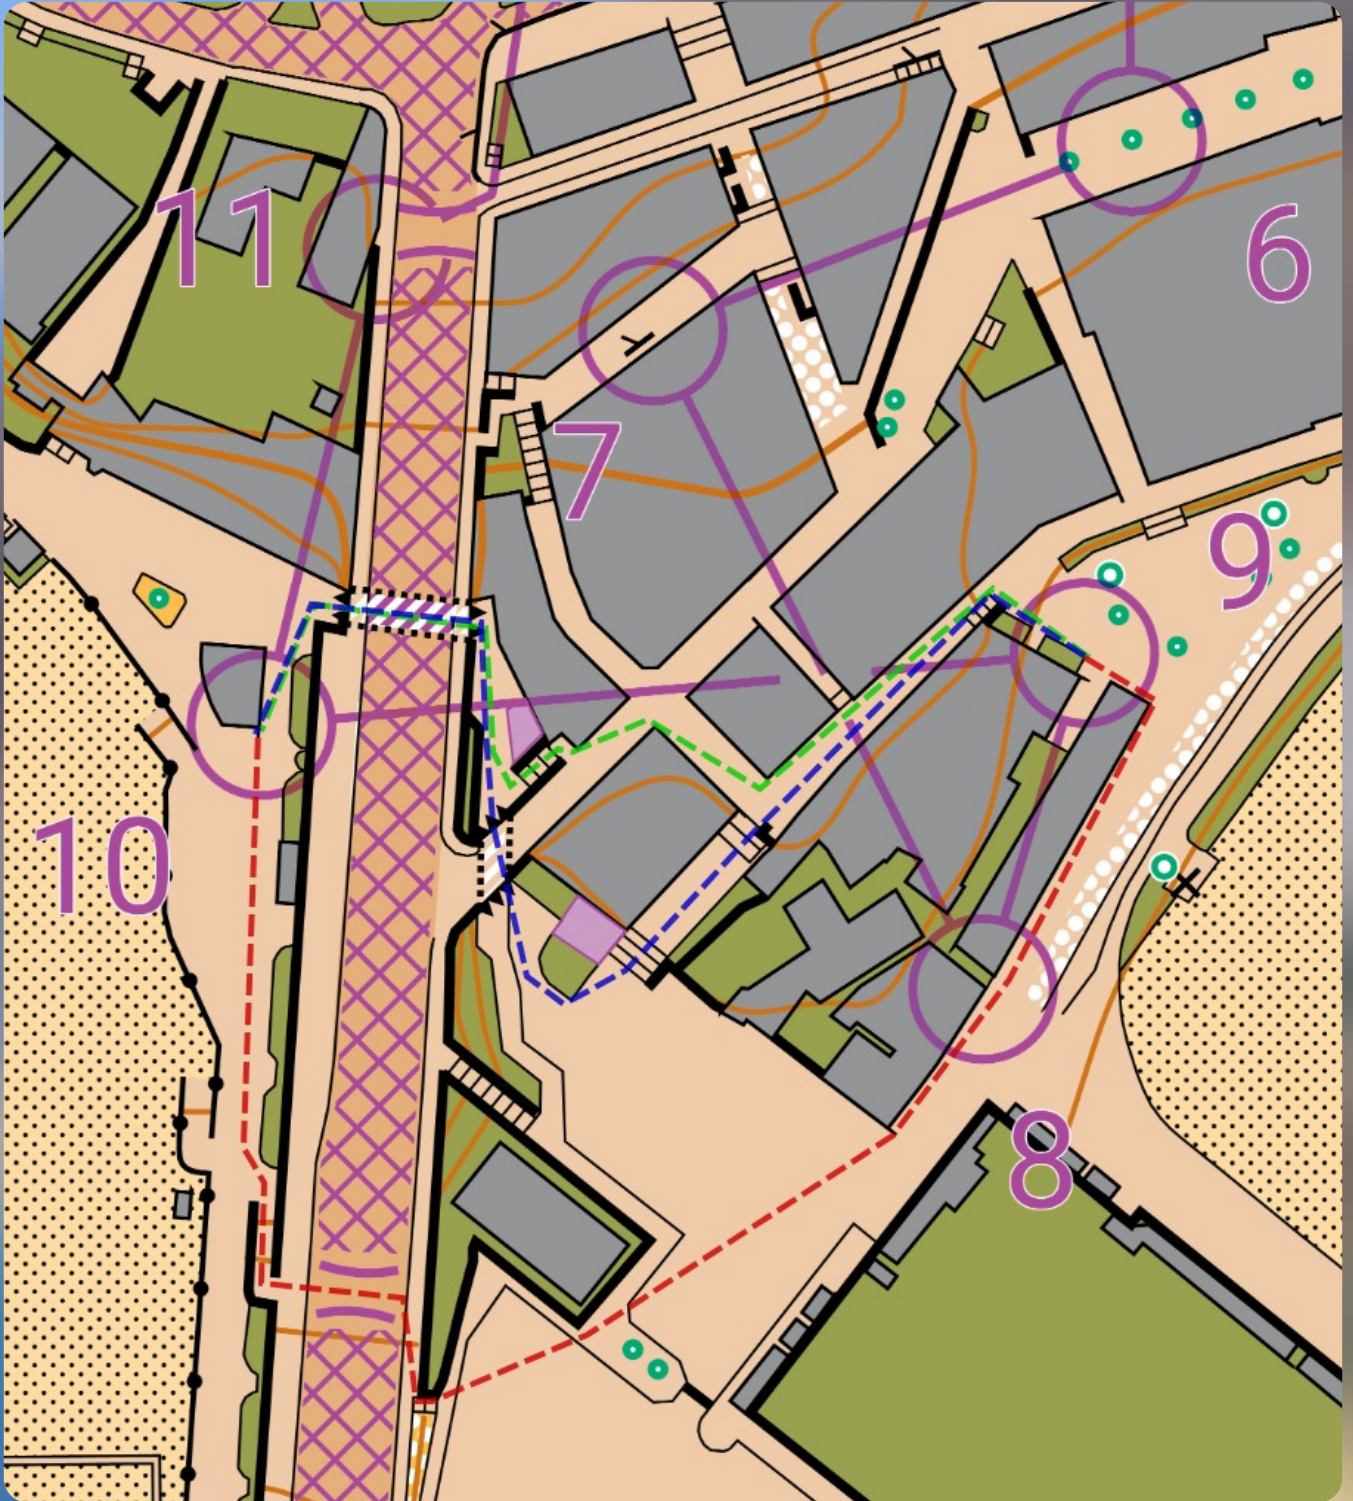

255m

255m

254m

Blue and red are faster than green as they avoid slow stairs

149m

163m

153m

137m 224m 164m

151m 190m 216m

270m

320m

355m