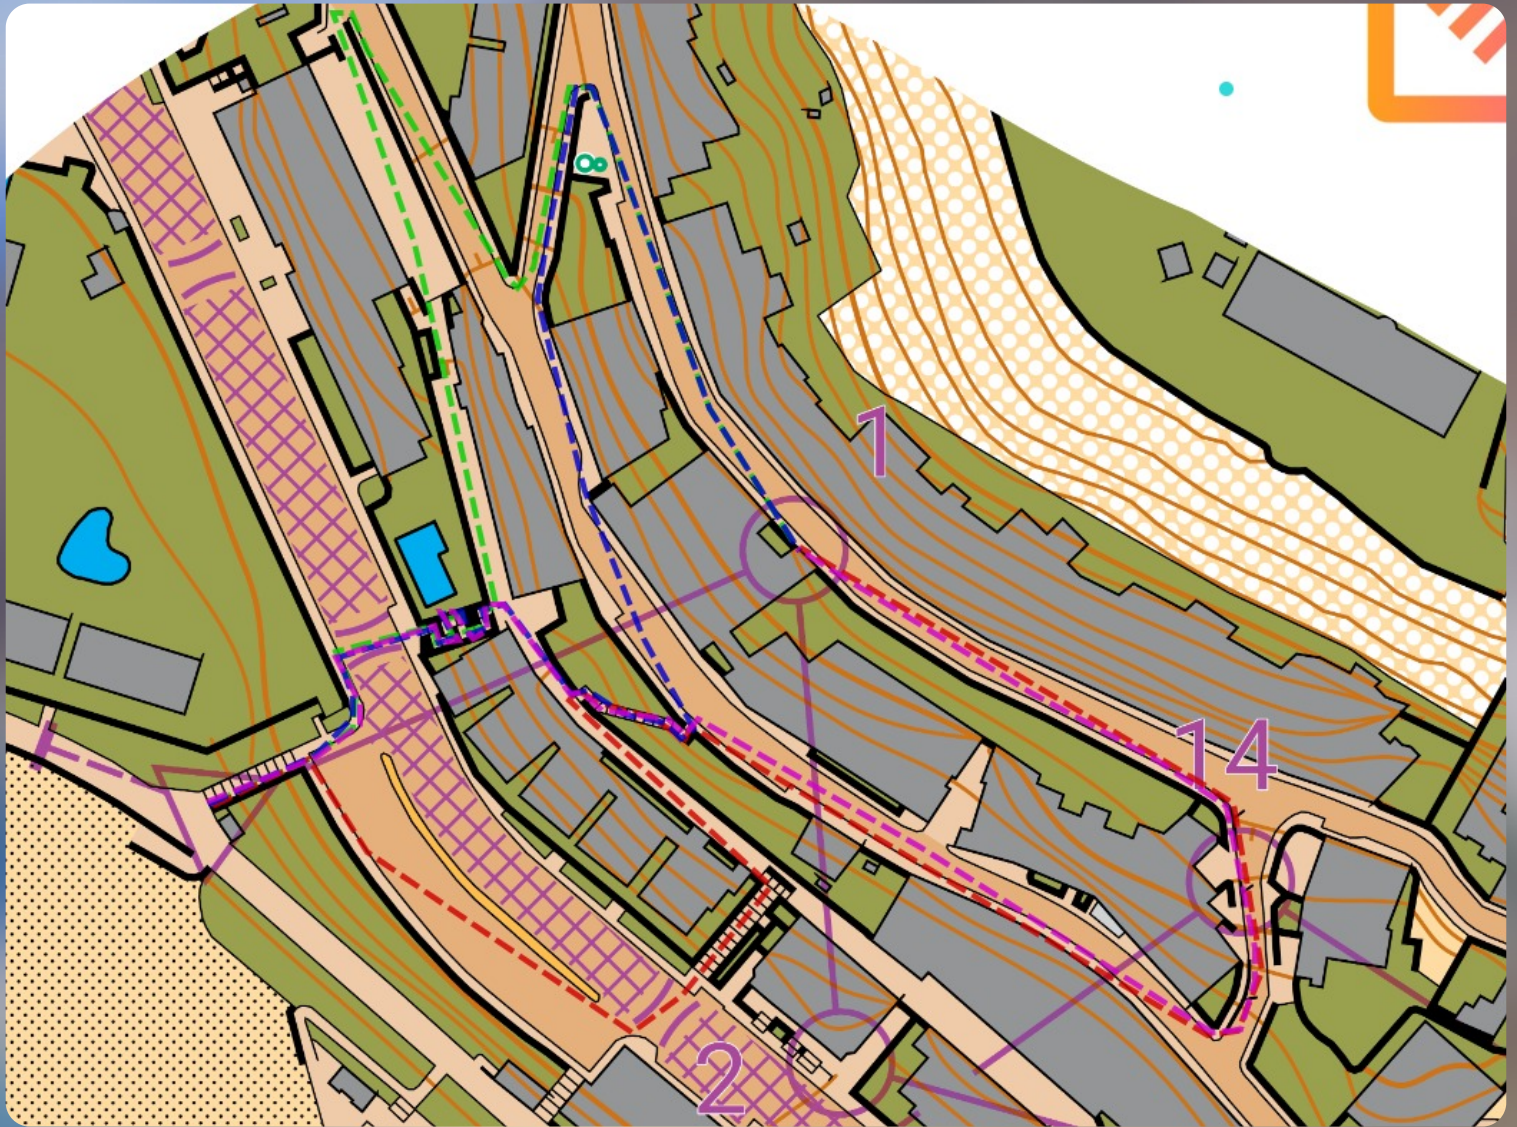

Route Analysis - Los Cristianos 2024 Edition

342m 398m 307m 338m 0m

Blue is the fastest

300m

288m

320m

139m

121m

255m

255m

254m

Blue and red are faster than green as they avoid slow stairs

149m

163m

153m

137m 224m 164m

151m 190m 216m

270m

320m

355m