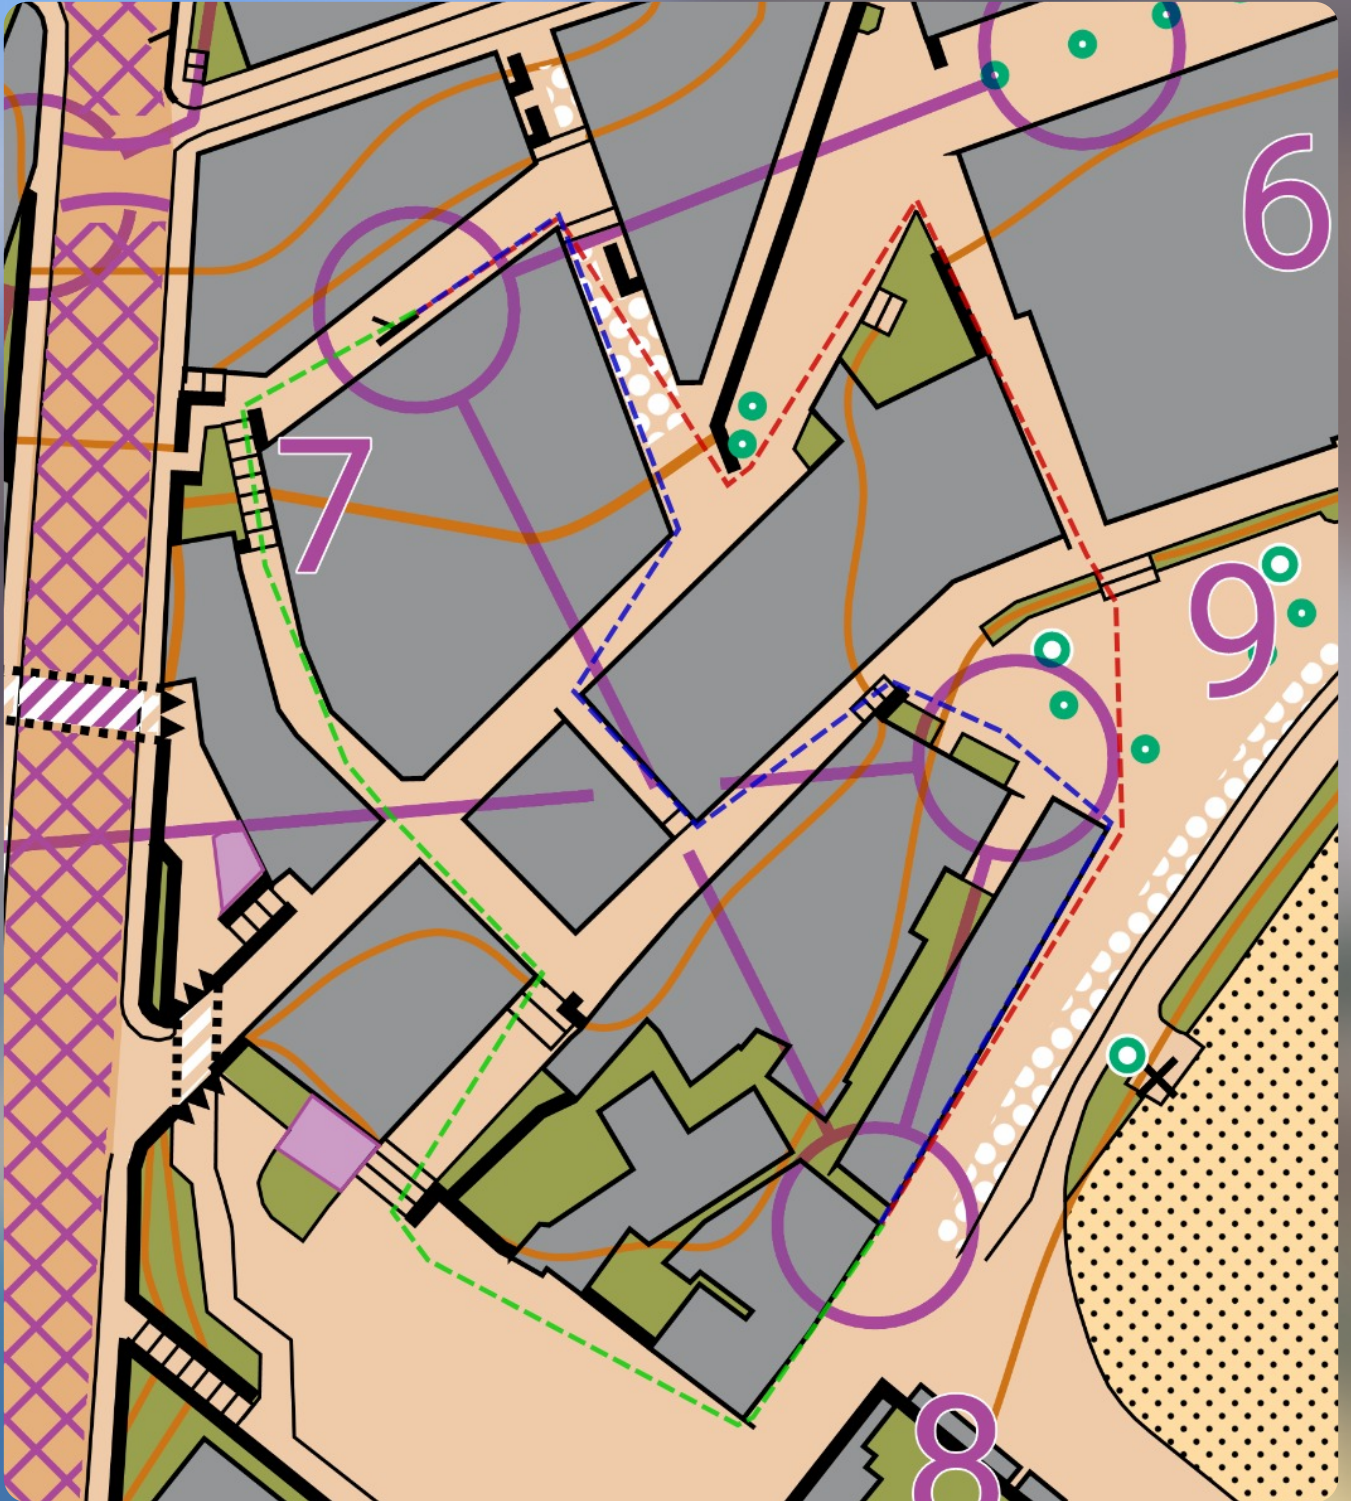

Route Analysis - Los Cristianos 2024 Edition

342m 398m 307m 338m 0m

Blue is the fastest

300m

288m

320m

139m

121m

255m

255m

254m

Blue and red are faster than green as they avoid slow stairs

149m

163m

153m

137m 224m 164m

151m 190m 216m

270m

320m

355m