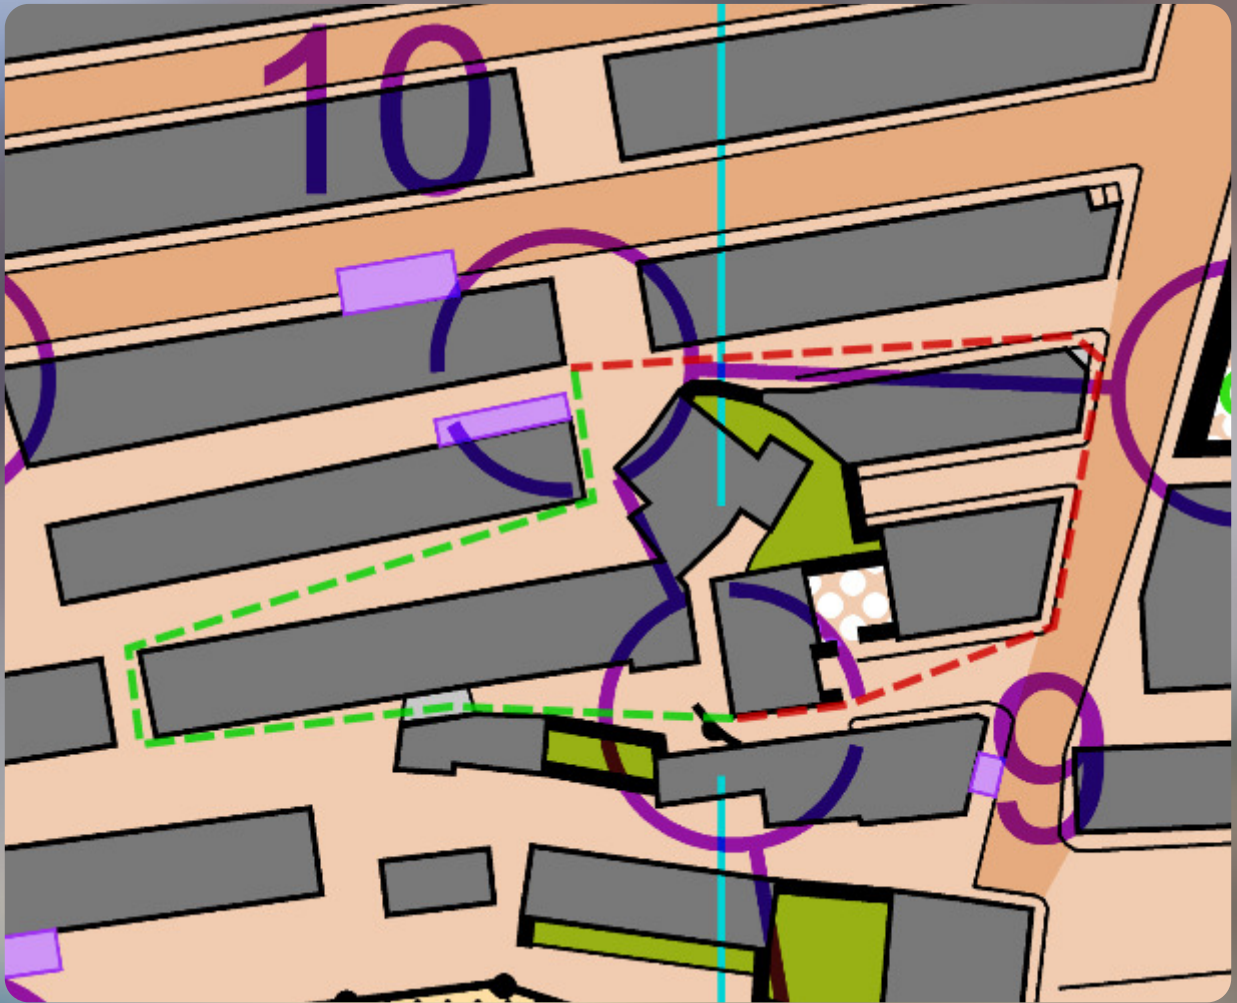

Route Analysis - Las Galletas intervals 2024

86m

99m

124m

108m

445m 431m 474m

Green route is probably the fastest because the final 100 m on the red route is quite slow

238m 270m

78m 71m