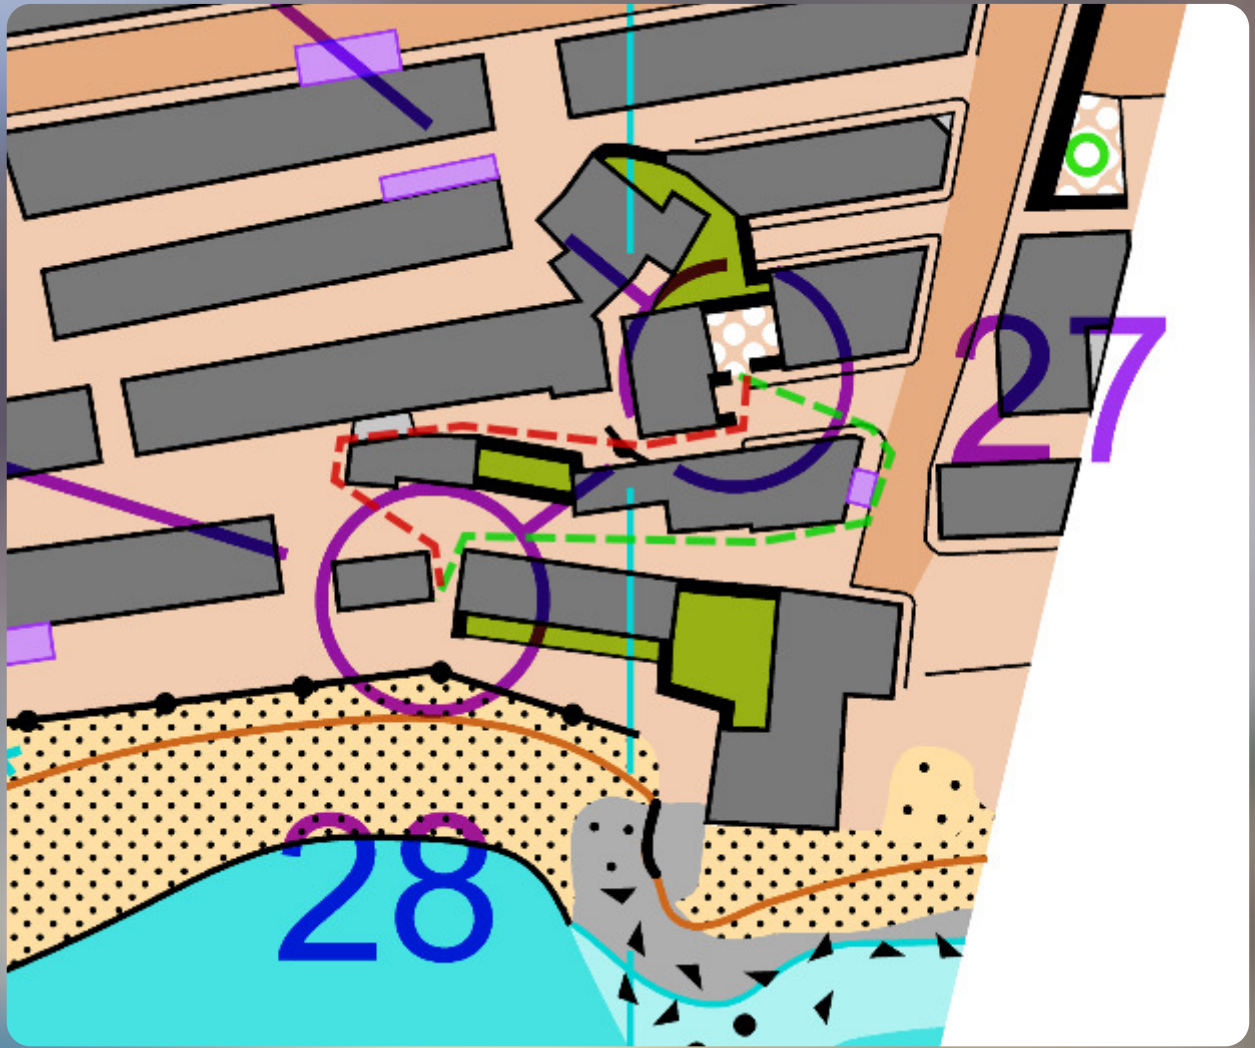

Route Analysis - Las Galletas intervals 2024

86m

99m

124m

108m

445m 431m 474m

Green route is probably the fastest because the final 100 m on the red route is quite slow

238m 270m

78m 71m