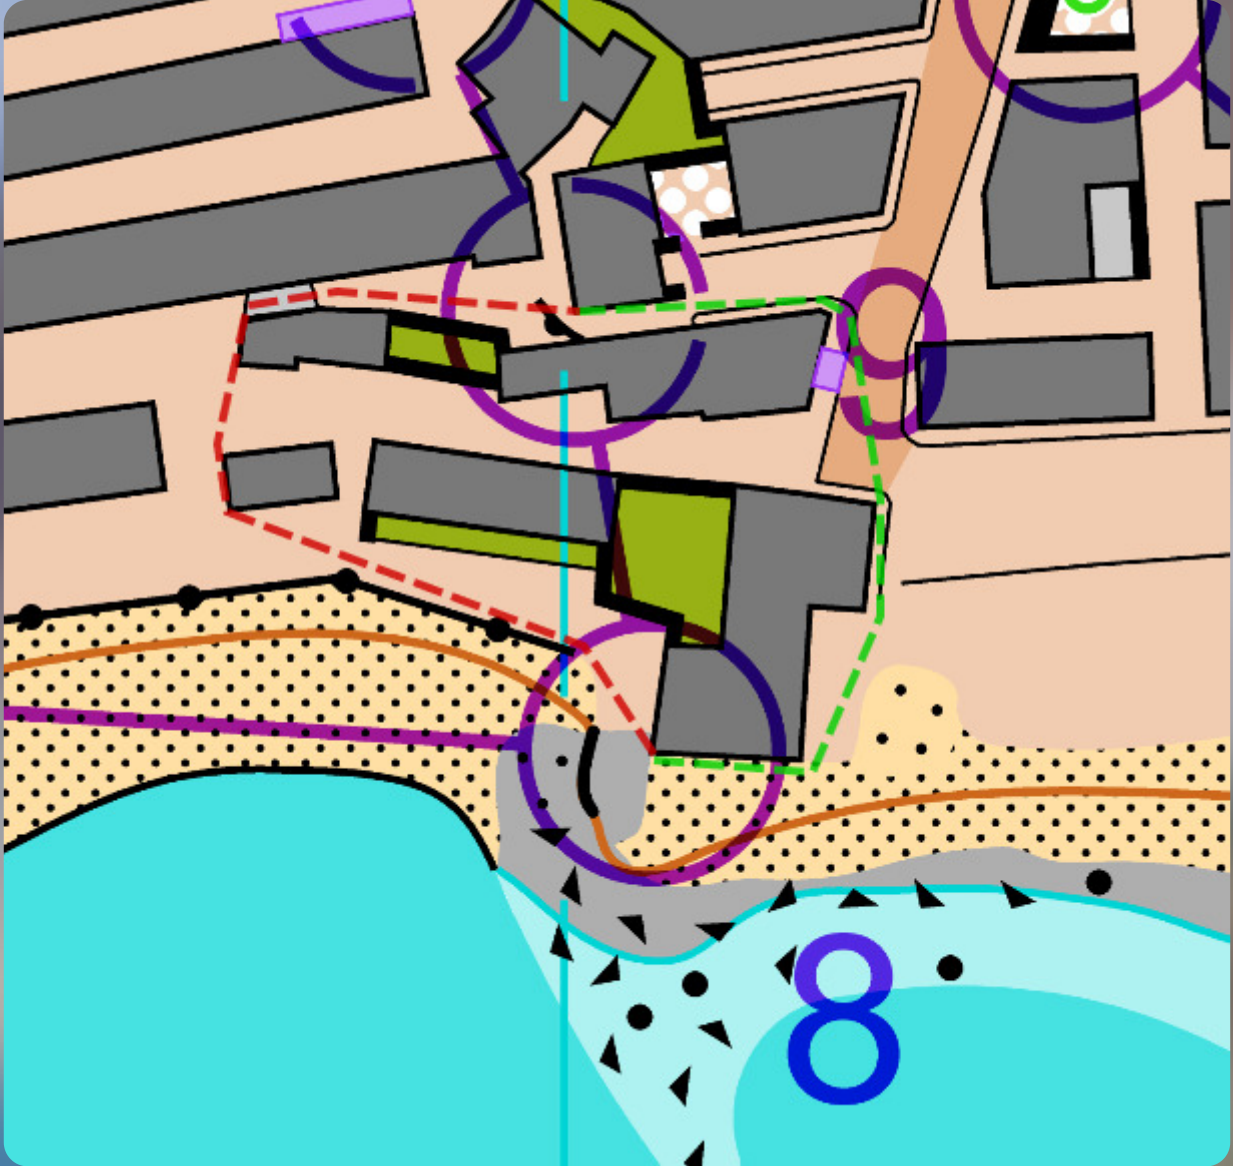

Route Analysis - Las Galletas intervals 2024

86m

99m

124m

108m

445m 431m 474m

Green route is probably the fastest because the final 100 m on the red route is quite slow

238m 270m

78m 71m