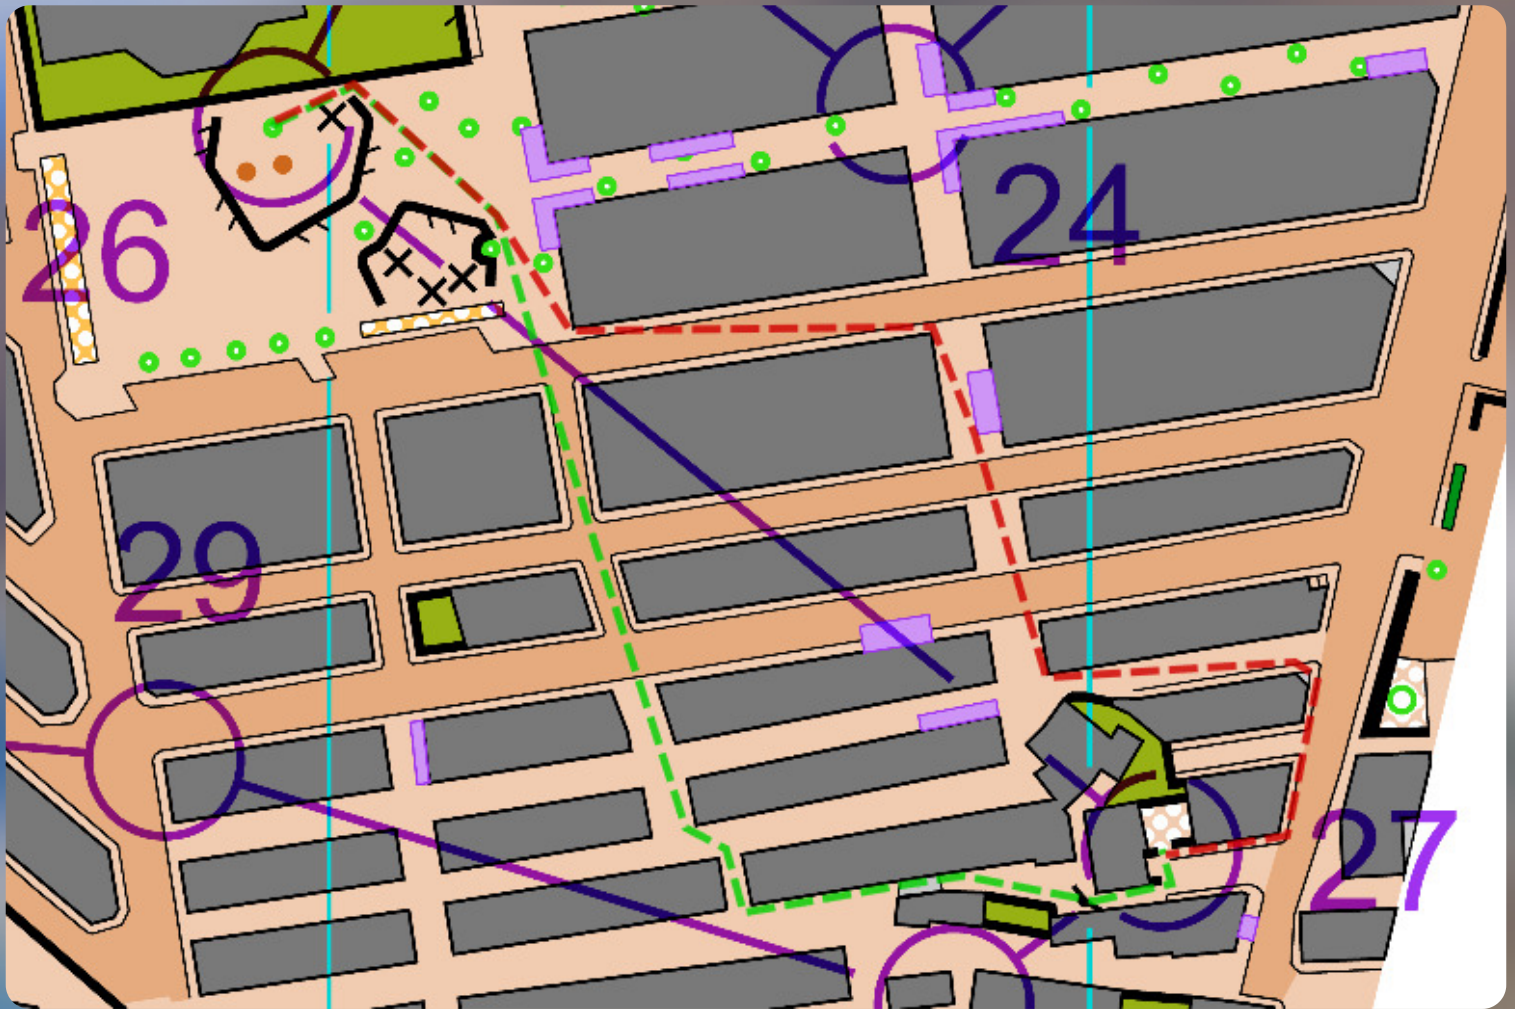

Route Analysis - Las Galletas intervals 2024

86m

99m

124m

108m

445m 431m 474m

Green route is probably the fastest because the final 100 m on the red route is quite slow

238m 270m

78m 71m