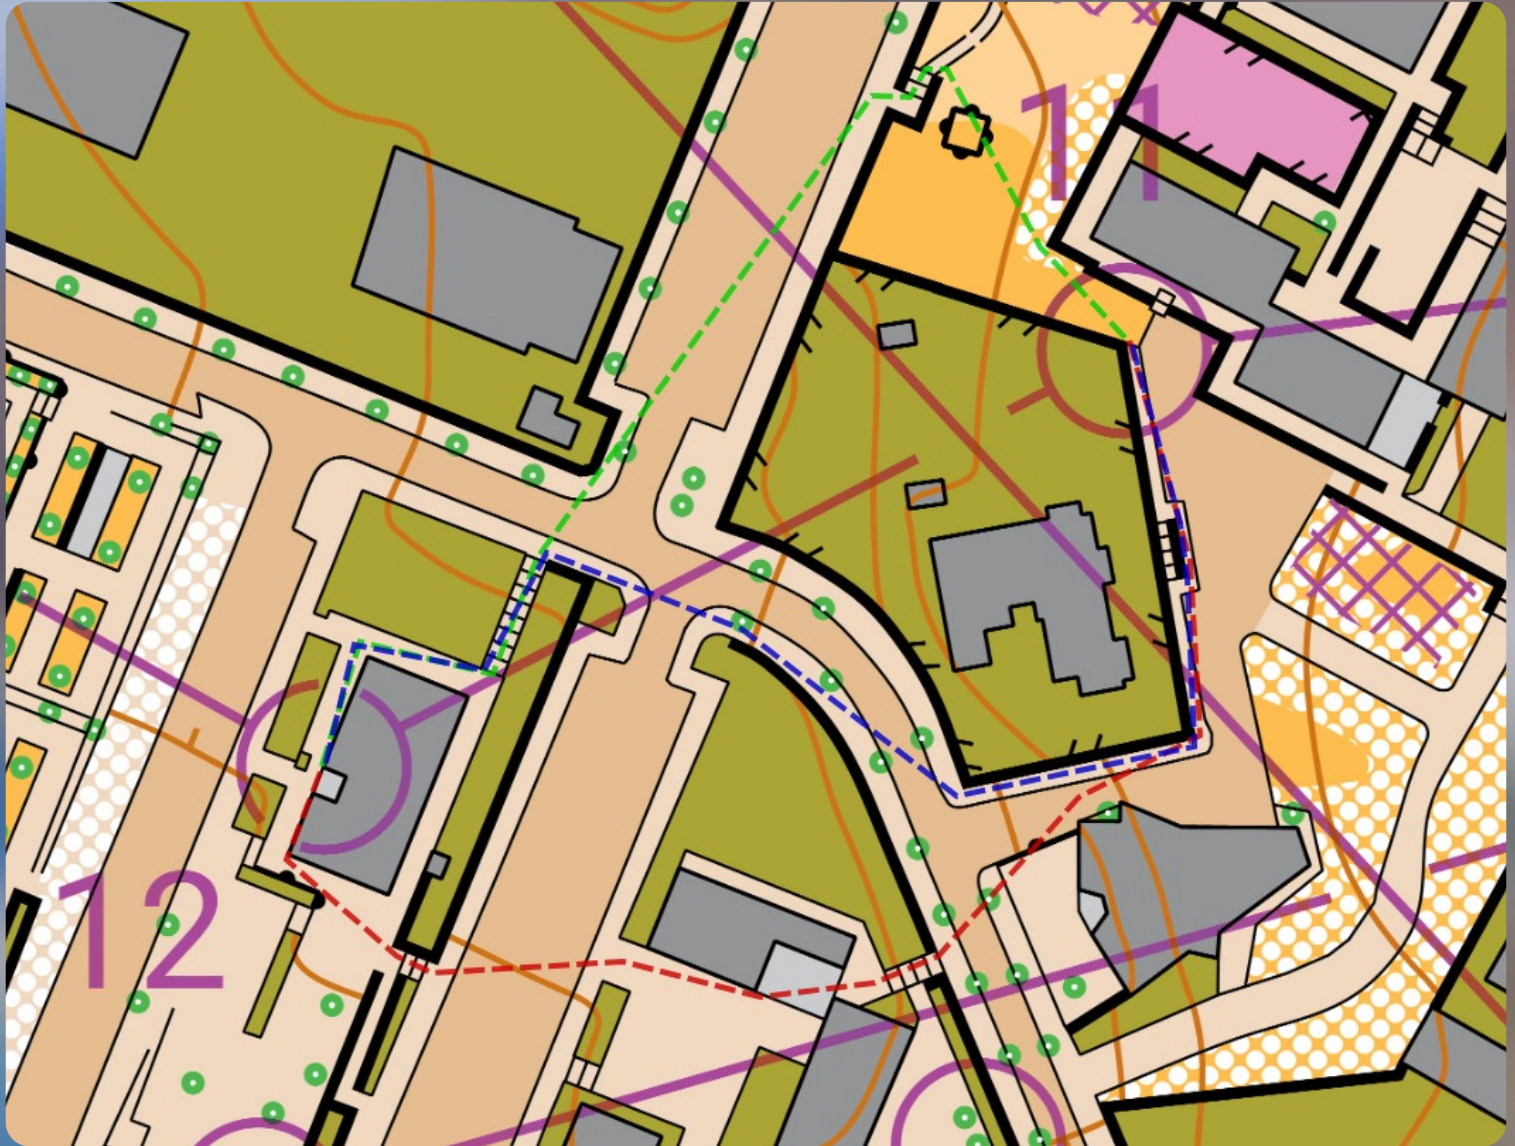

Route Analysis - Las Delicias 2024

129m

142m

191m

169m

174m

Green and Red for K-1 --- Blue, Purple and light Blue for 1-2

267m

245m

270m

Red route is slow due to slow stairs to the bridge

564m

585m

611m

634m

567m

97m

132m

189m

211m

208m

247m

232m

251m

230m

124m

136m

154m

110m

130m

Green or red are the best for 18 and purple for 19

399m