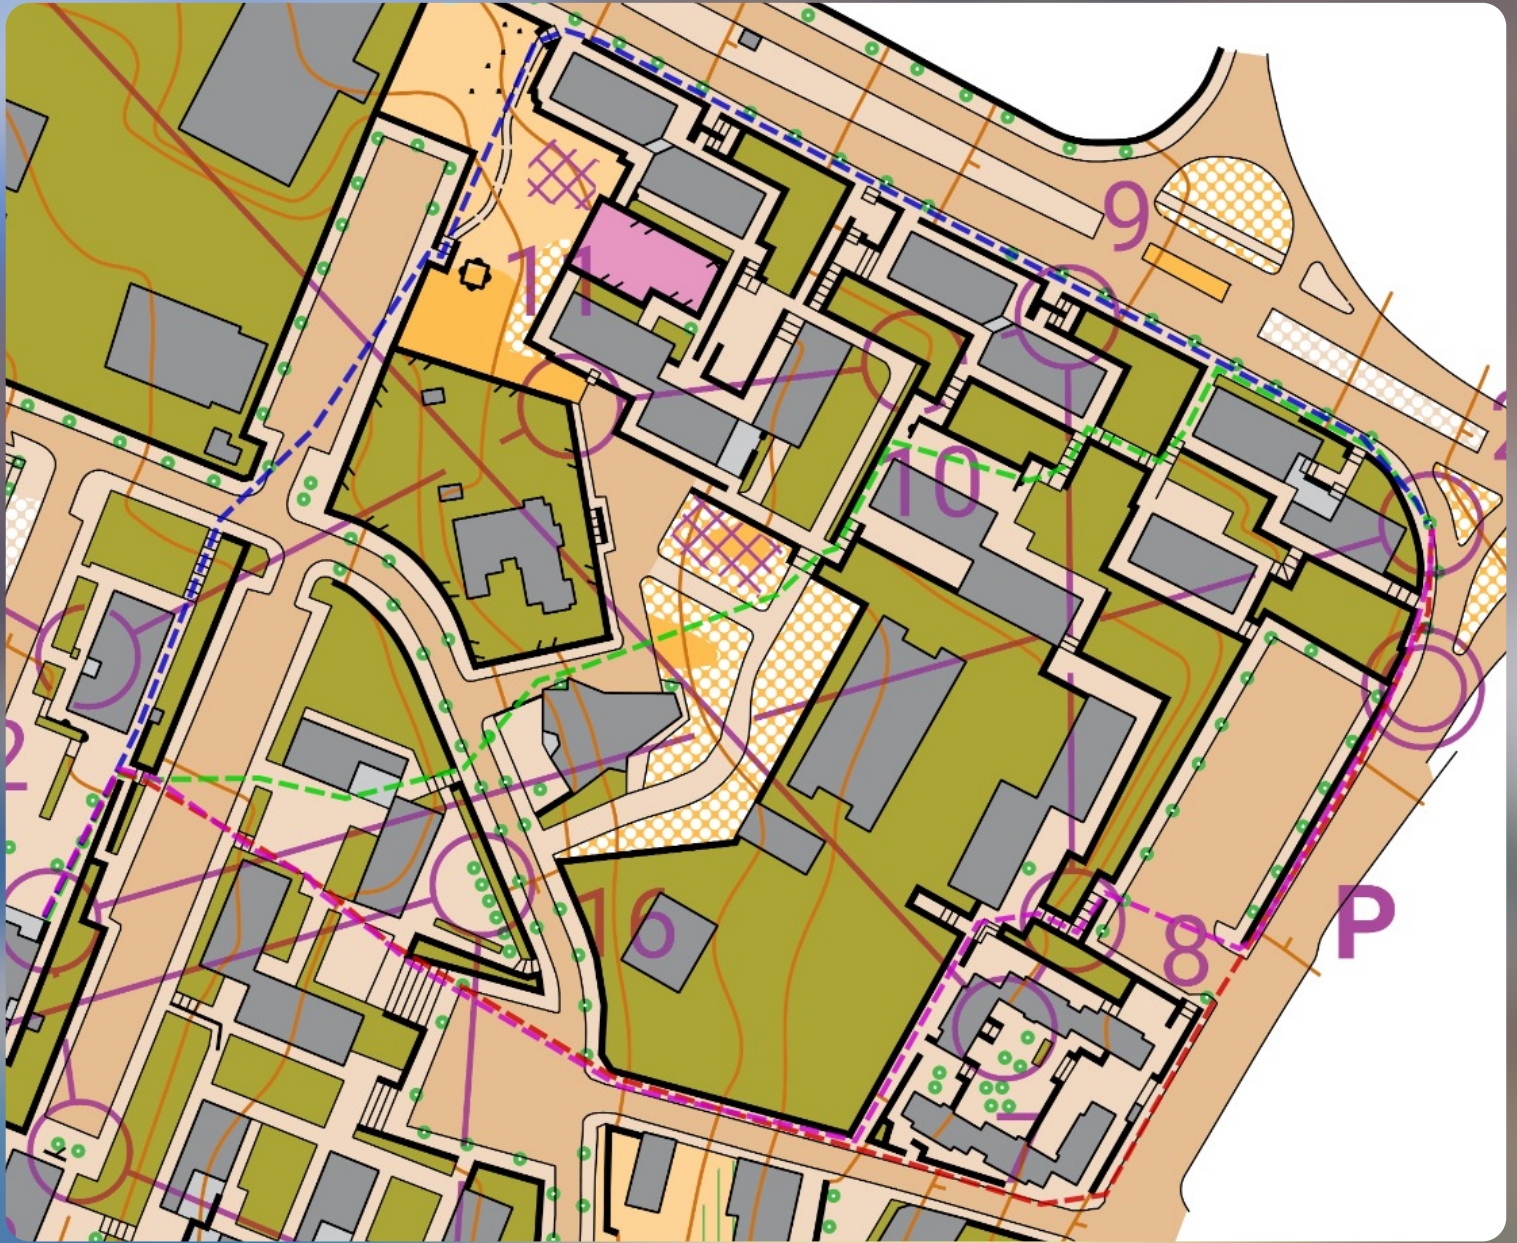

245m

270m

Red route is slow due to slow stairs to the bridge

564m

585m

611m

634m

567m

97m

132m

189m

211m

208m

247m

232m

251m

230m

124m

136m

154m

110m

130m

Green or red are the best for 18 and purple for 19

399m

454m

466m

458m