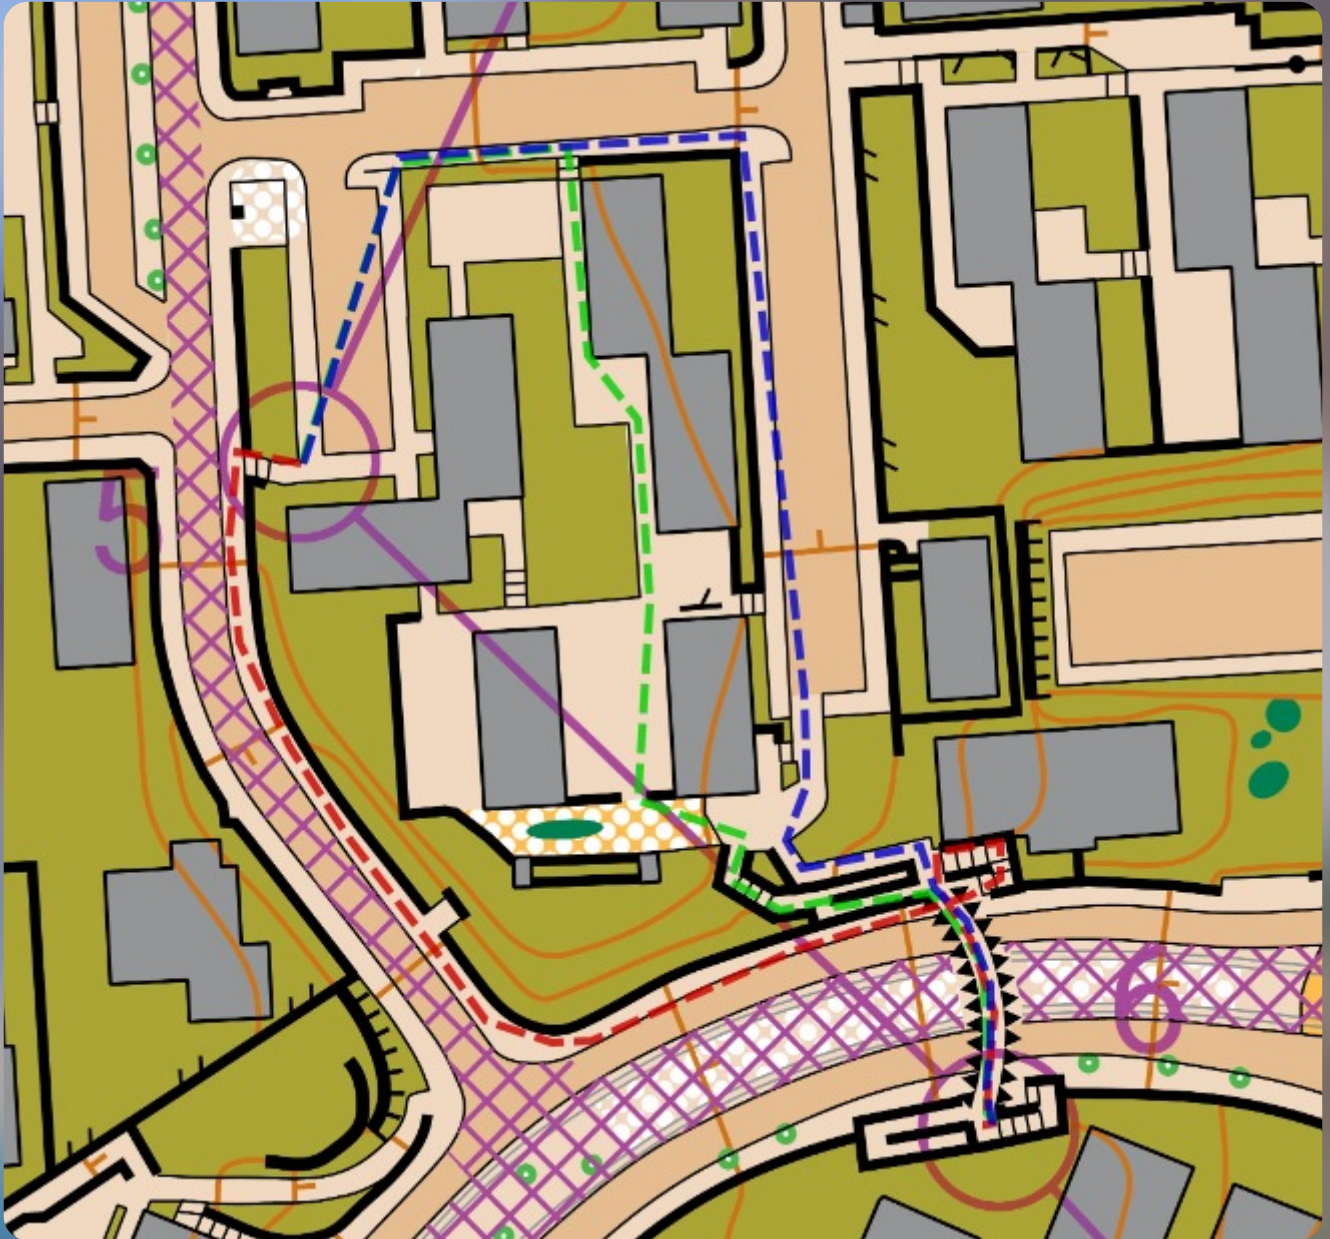

Route Analysis - Las Delicias 2024

129m

142m

191m

169m

174m

Green and Red for K-1 --- Blue, Purple and light Blue for 1-2

267m

245m

270m

Red route is slow due to slow stairs to the bridge

564m

585m

611m

634m

567m

97m

132m

189m

211m

208m

247m

232m

251m

230m

124m

136m

154m

110m

130m

Green or red are the best for 18 and purple for 19

399m