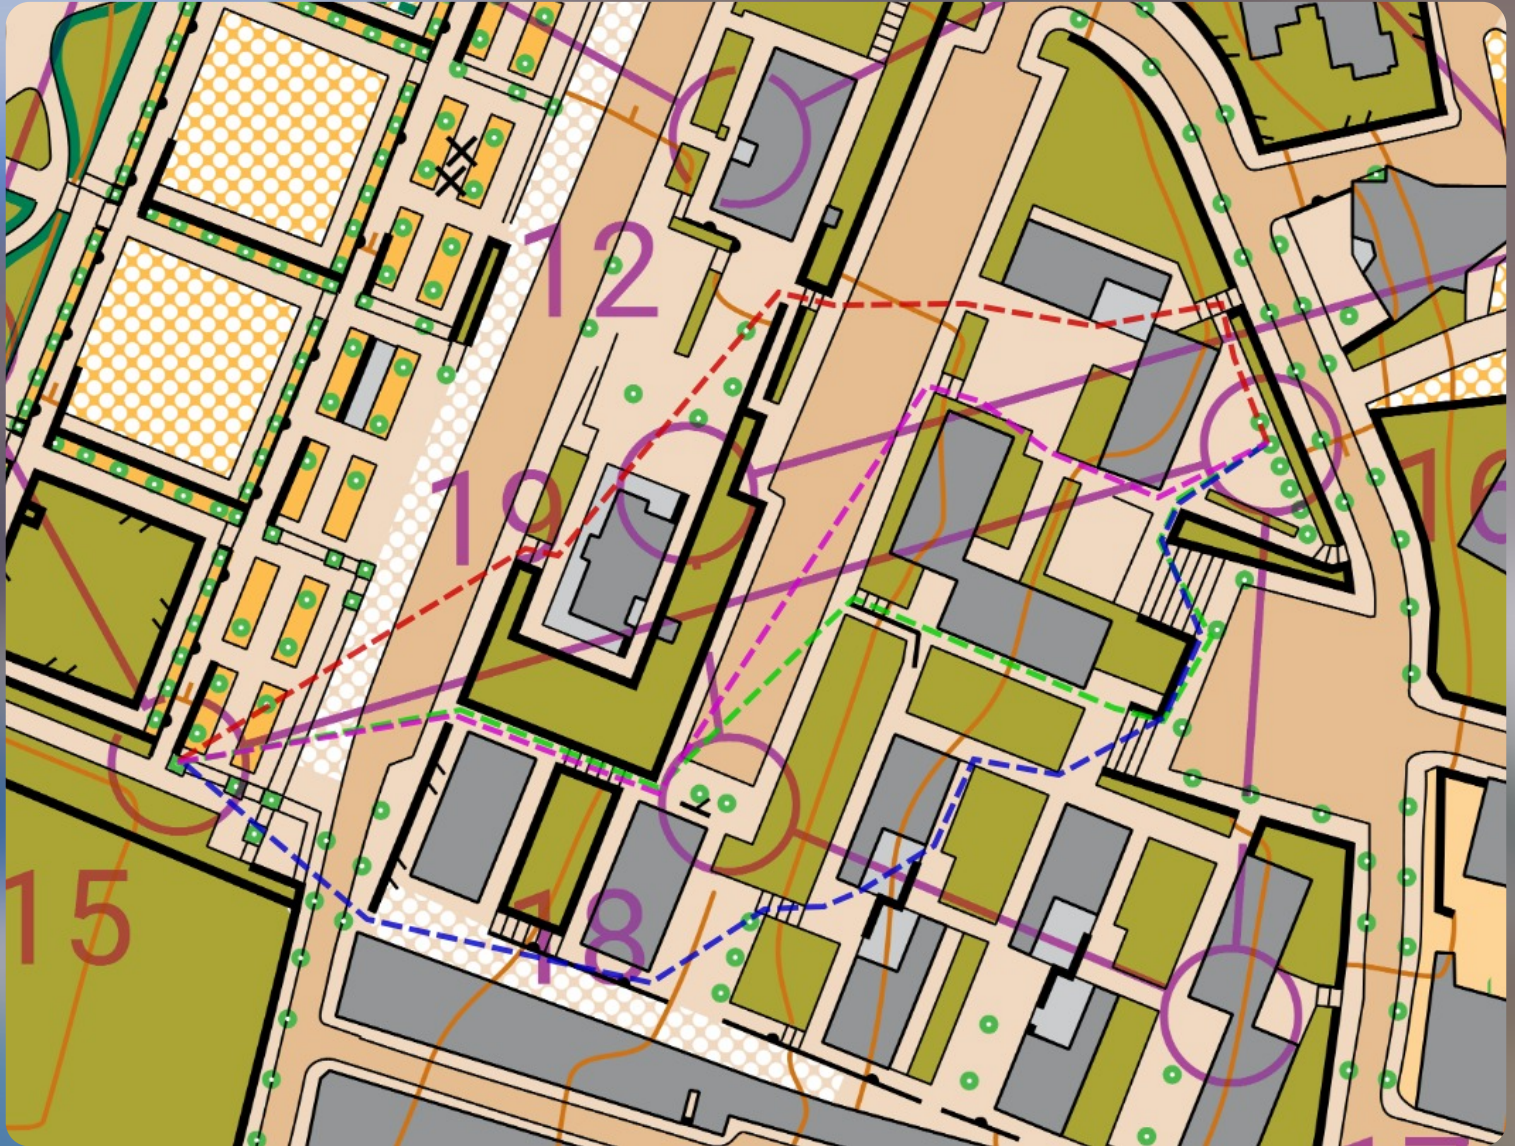

245m

270m

Red route is slow due to slow stairs to the bridge

564m

585m

611m

634m

567m

97m

132m

189m

211m

208m

247m

232m

251m

230m

124m

136m

154m

110m

130m

Green or red are the best for 18 and purple for 19

399m

454m

466m

458m