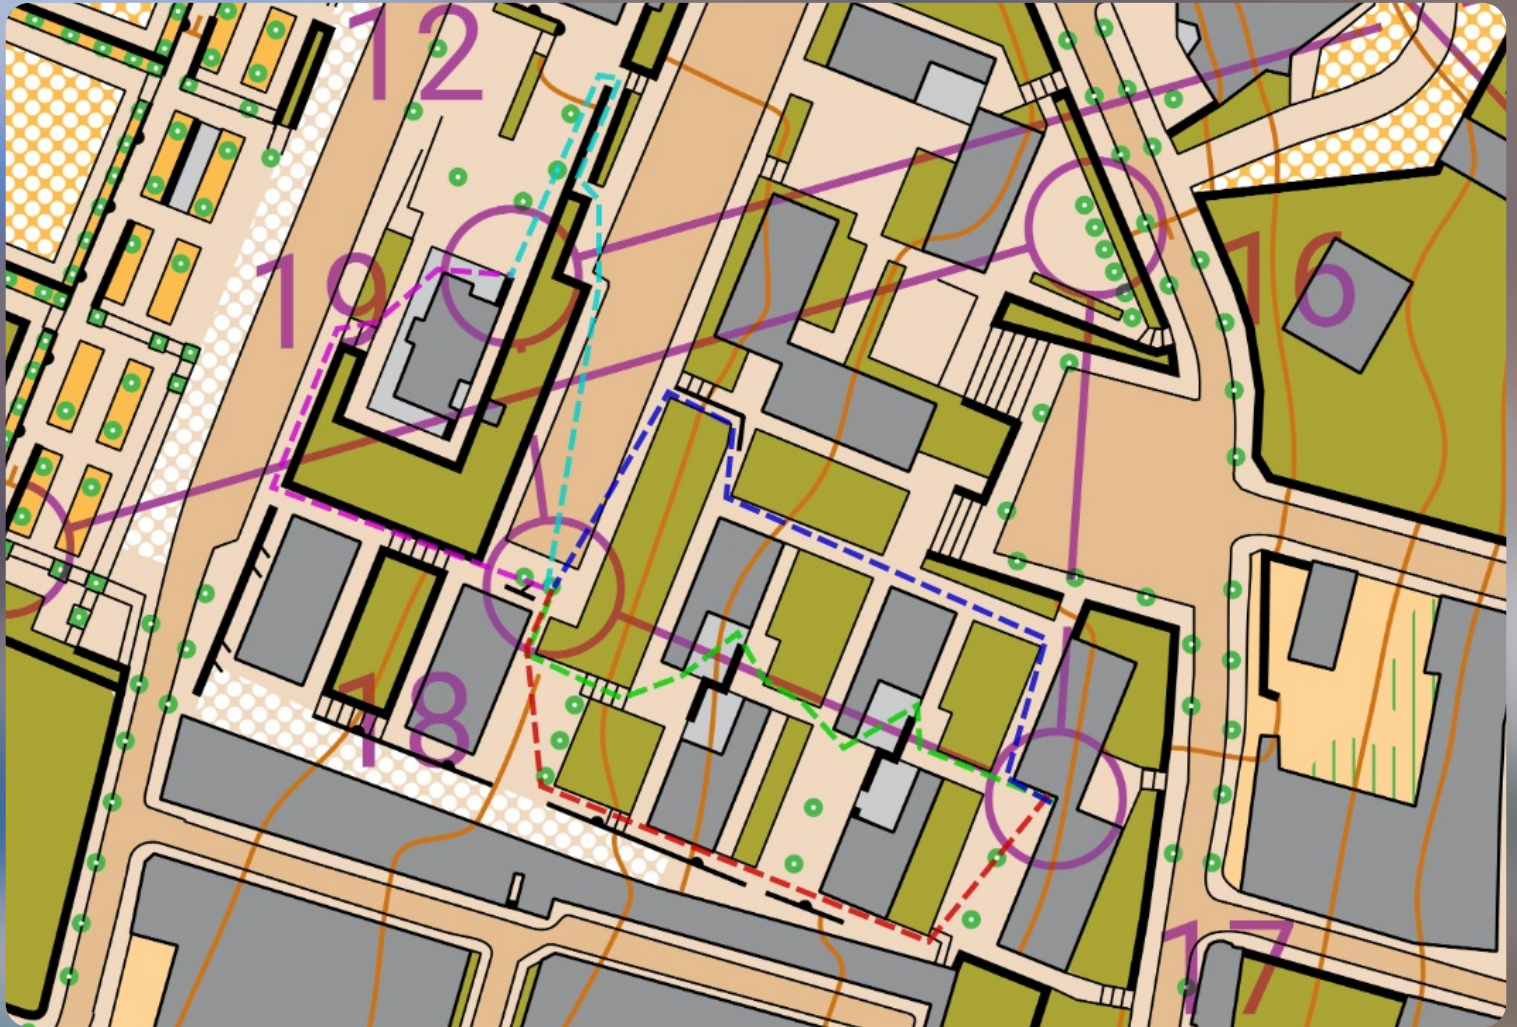

245m

270m

Red route is slow due to slow stairs to the bridge

564m

585m

611m

634m

567m

97m

132m

189m

211m

208m

247m

232m

251m

230m

124m

136m

154m

110m

130m

Green or red are the best for 18 and purple for 19

399m