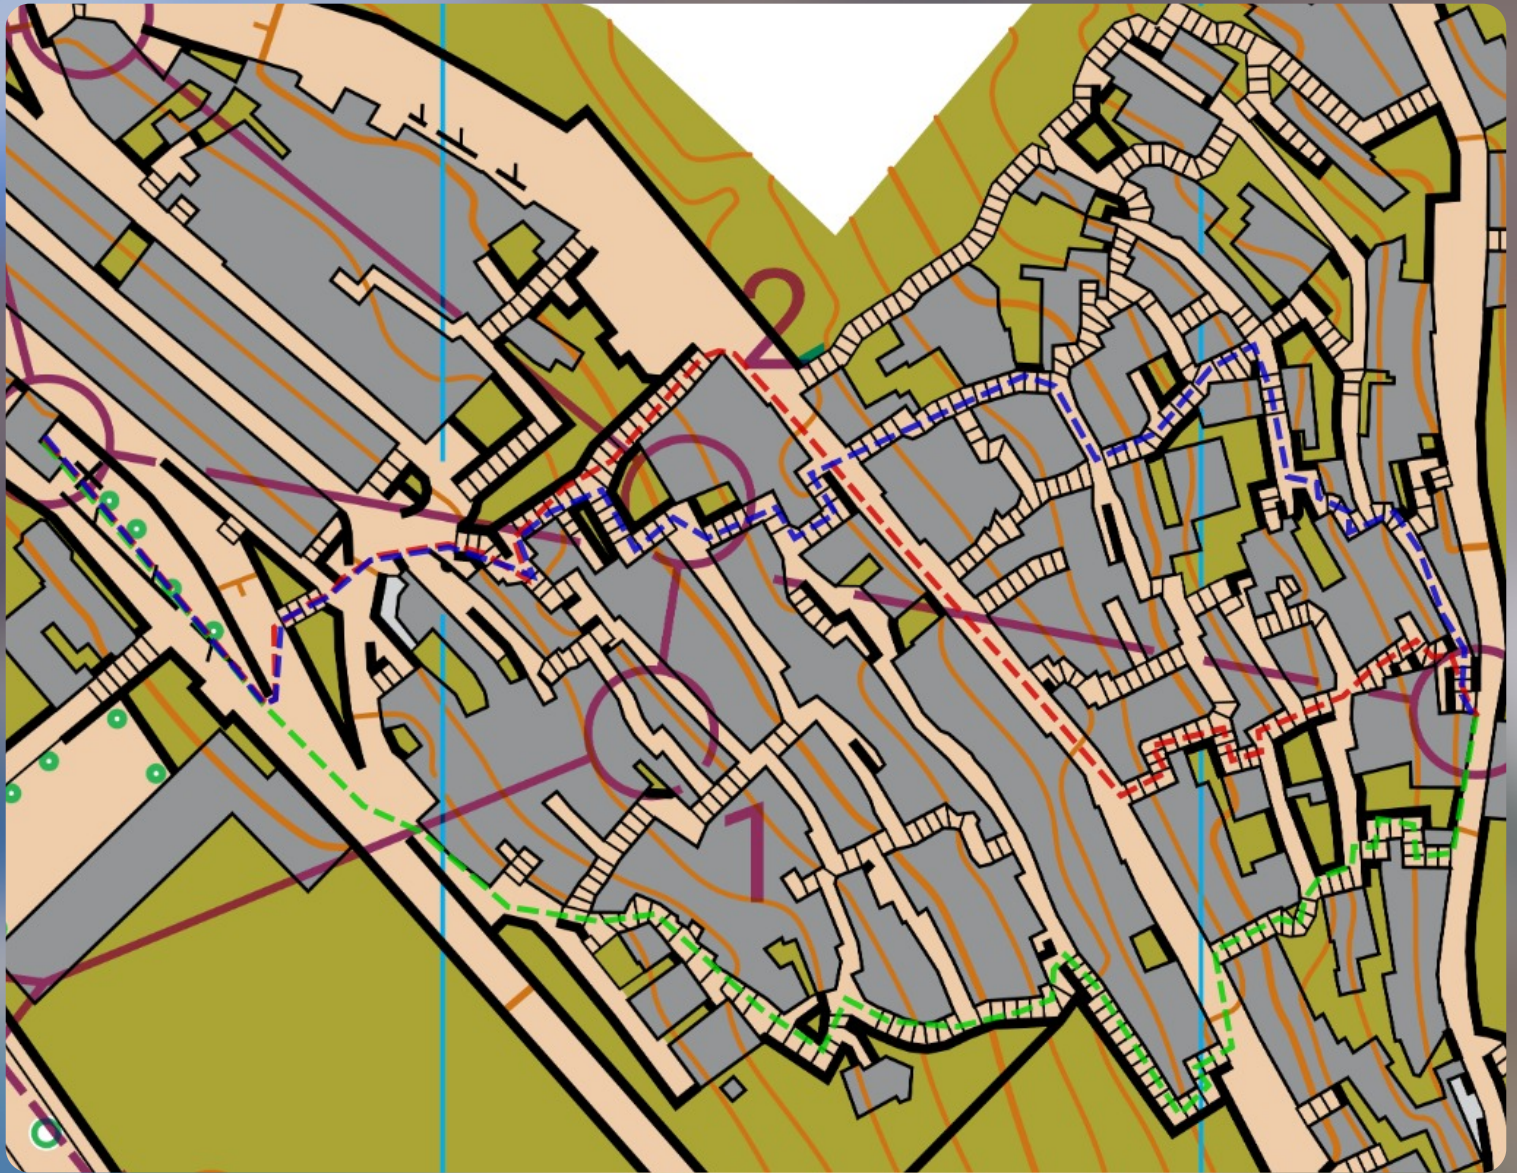

Route Analysis - La Alegria 2024

144m

152m

131m

121m

151m

167m

266m

258m

271m

181m 220m 207m

Green is the best route

158m

216m

187m

179m

201m

196m

241m

228m