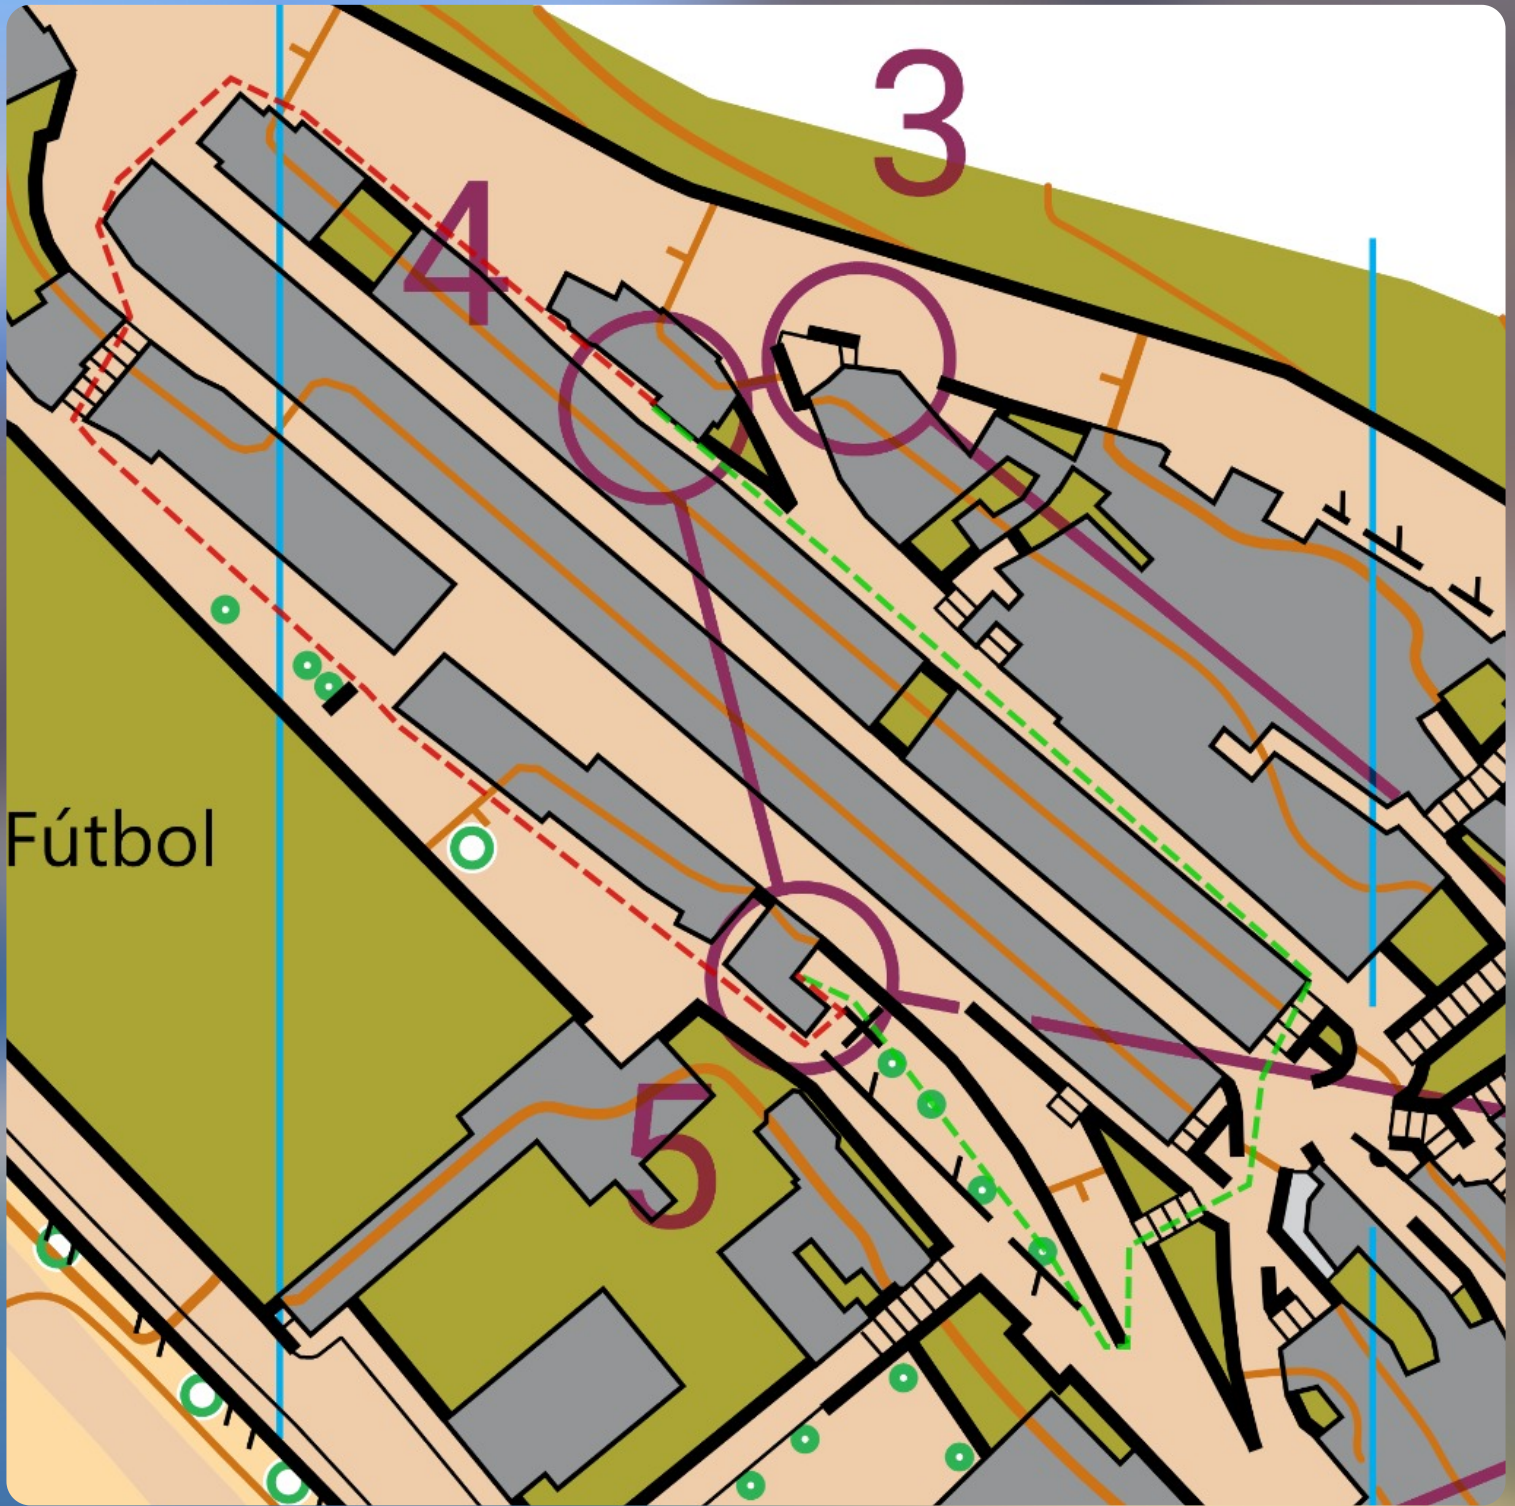

Route Analysis - La Alegria 2024

144m

152m

131m

121m

151m

167m

266m

258m

271m

181m 220m 207m

Green is the best route

158m

216m

187m

179m

201m

196m

241m

228m