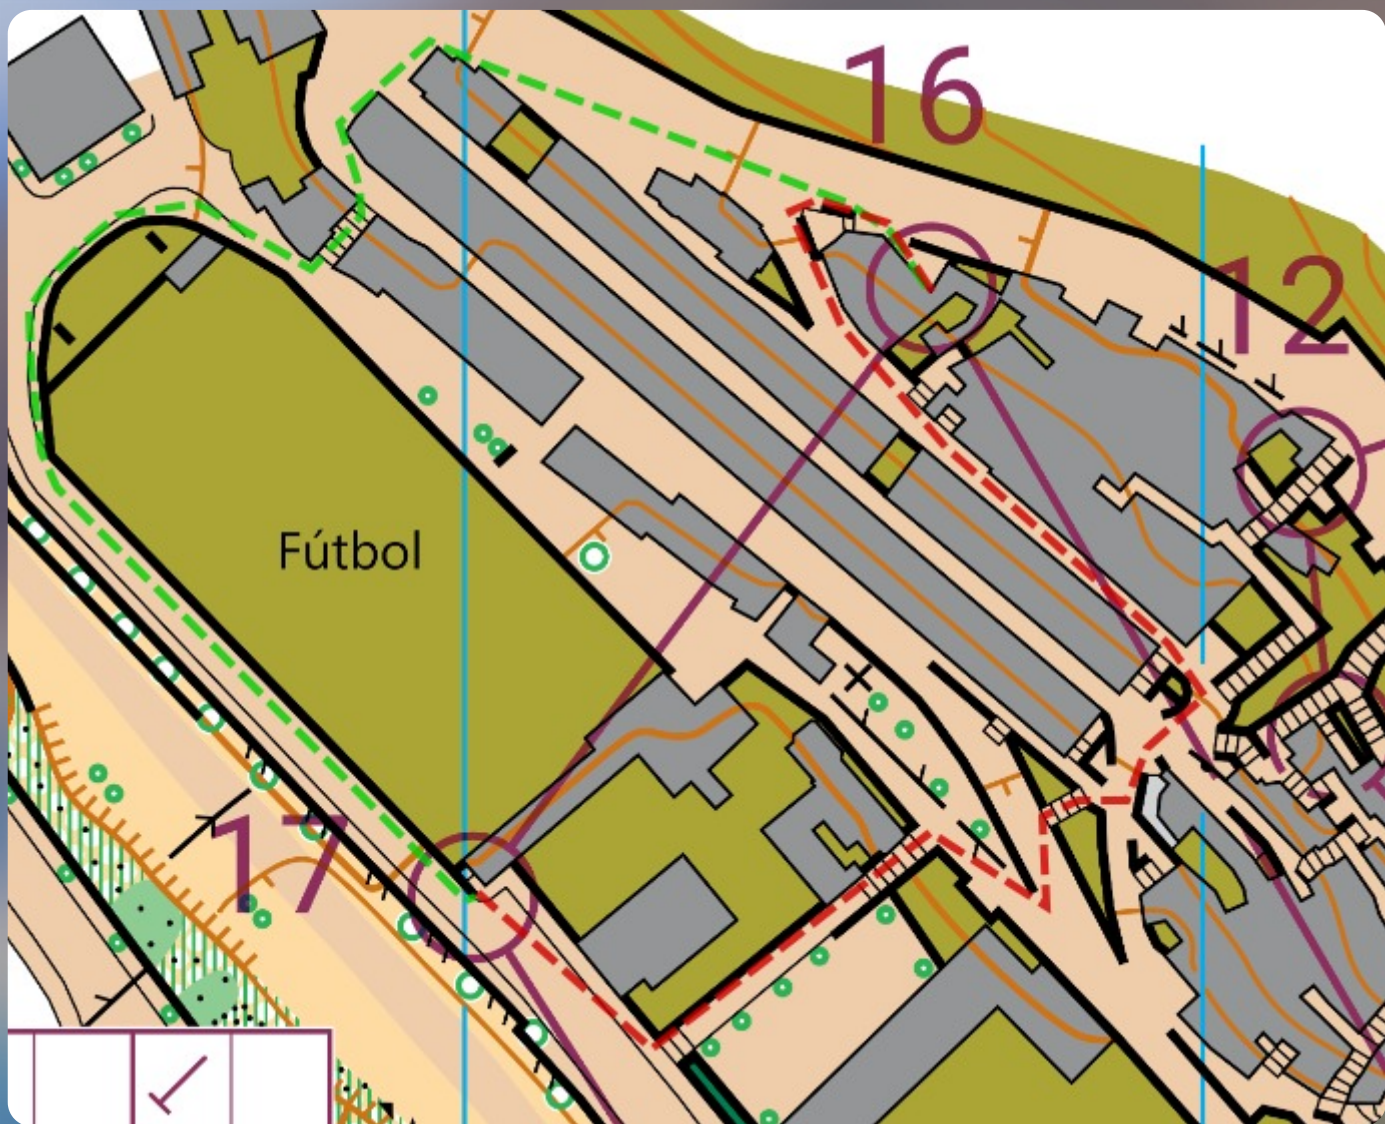

Route Analysis - La Alegria 2024

144m

152m

131m

121m

151m

167m

266m

258m

271m

181m 220m 207m

Green is the best route

158m

216m

187m

179m

201m

196m

241m

228m