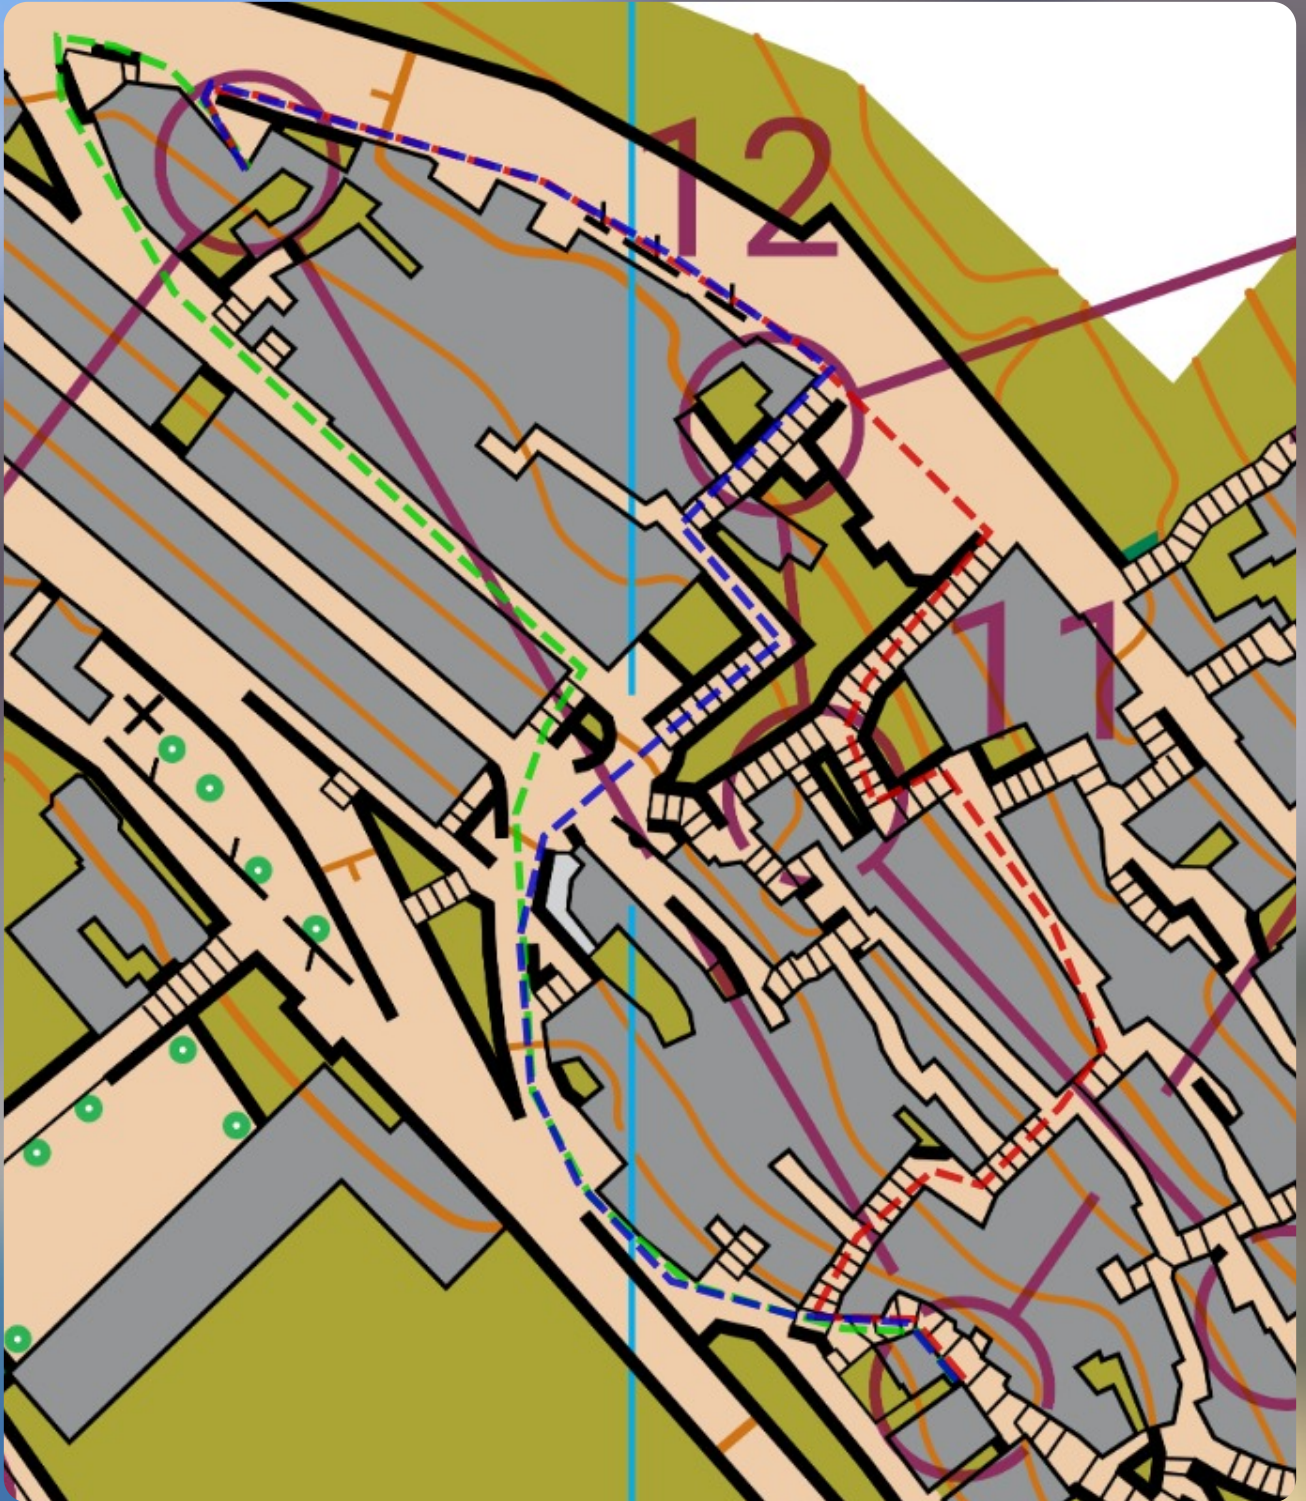

Route Analysis - La Alegria 2024

144m

152m

131m

121m

151m

167m

266m

258m

271m

181m 220m 207m

Green is the best route

158m

216m

187m

179m

201m

196m

241m

228m