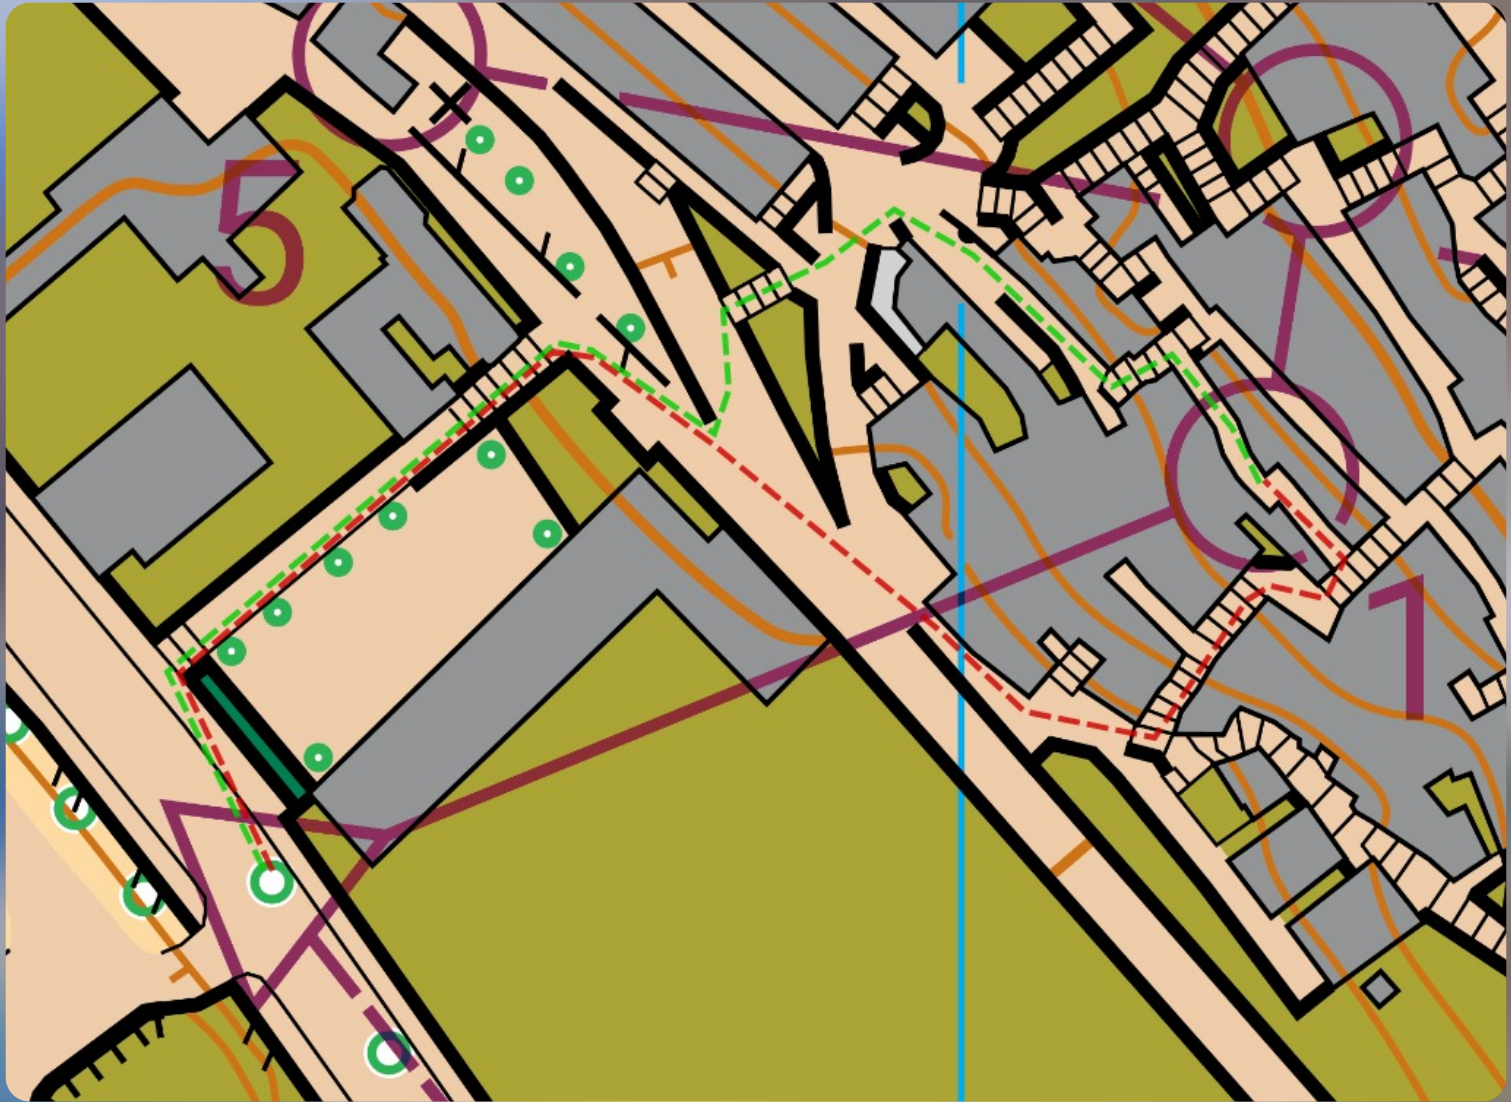

Route Analysis - La Alegria 2024

144m

152m

131m

121m

151m

167m

266m

258m

271m

181m 220m 207m

Green is the best route

158m

216m

187m

179m

201m

196m

241m

228m