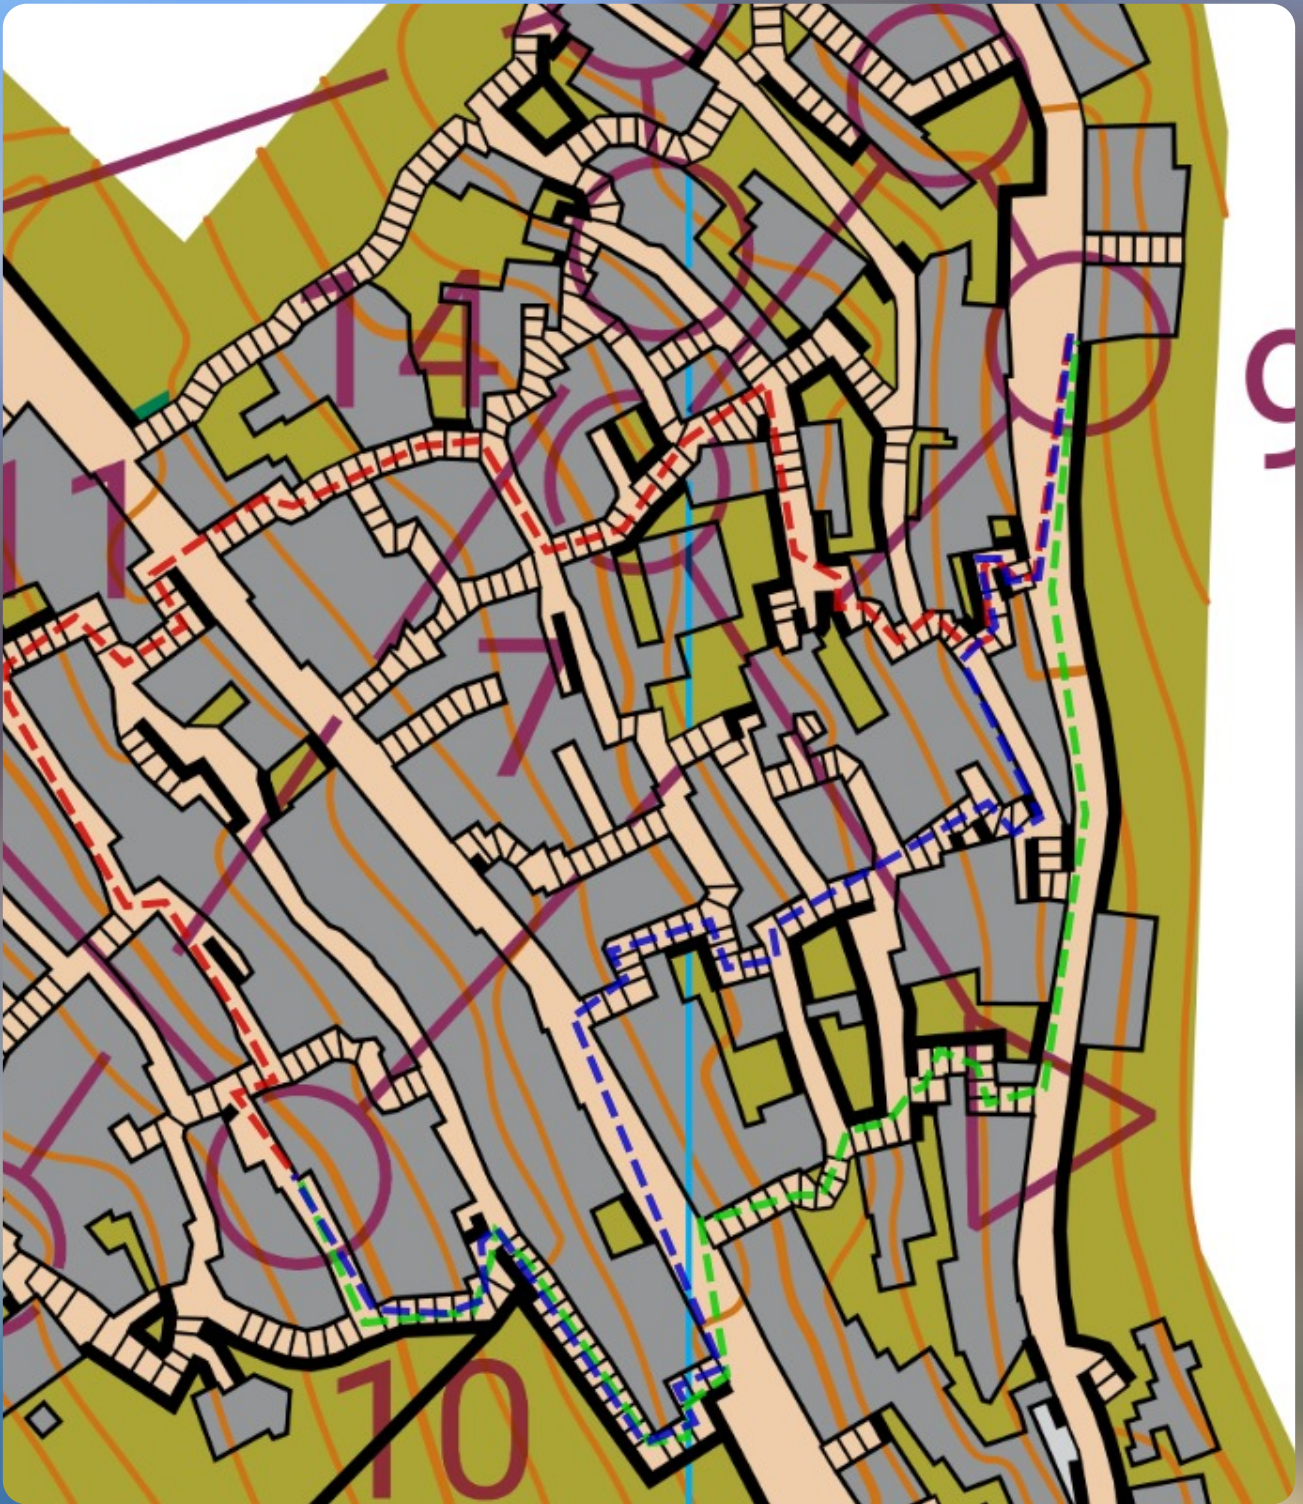

Route Analysis - La Alegria 2024

144m

152m

131m

121m

151m

167m

266m

258m

271m

181m 220m 207m

Green is the best route

158m

216m

187m

179m

201m

196m

241m

228m