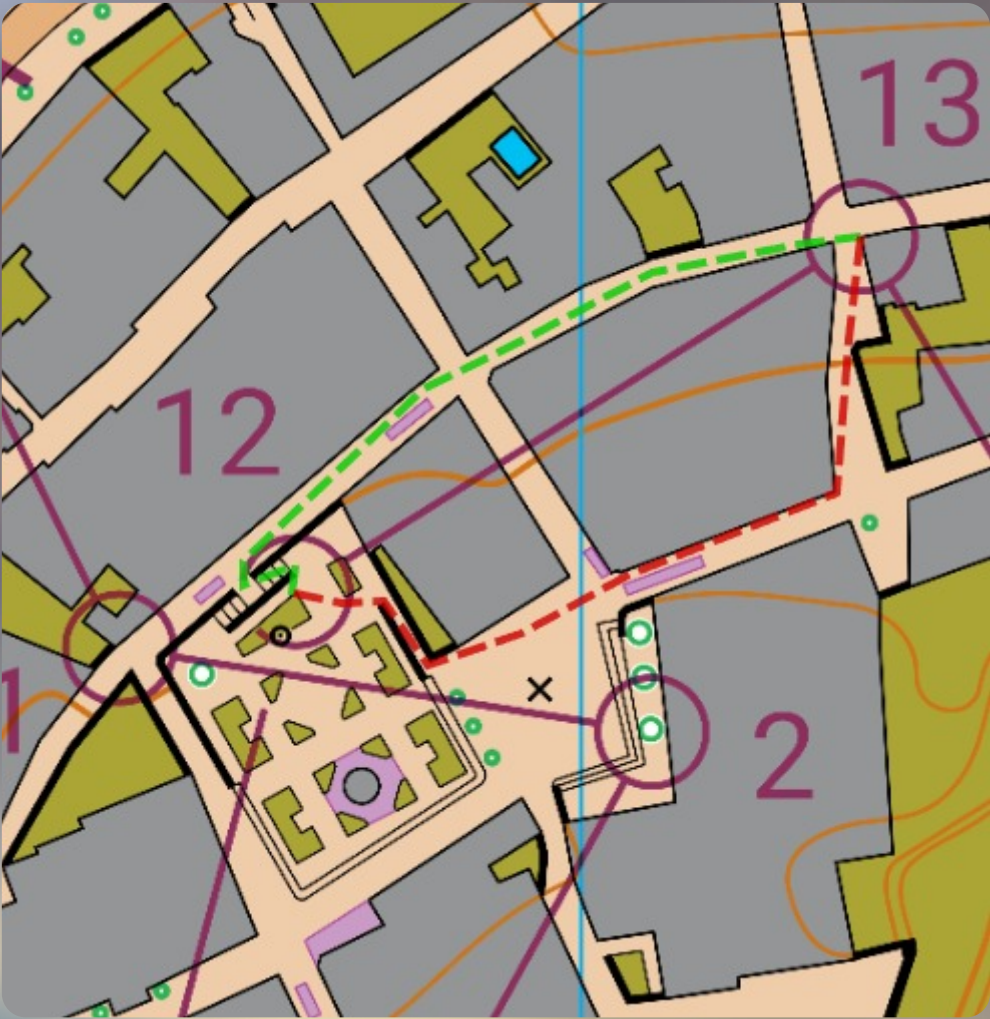

## Route Analysis - Garachico 24

174m

180m

94m 85m 111m

221m

167m

153m

93m

93m

122m

119m

186m

185m

177m

191m

176m

192m

175m

115m

121m

303m

319m

307m

369m

381m

Green and Blue are the best routes

466m

352m

370m

378m