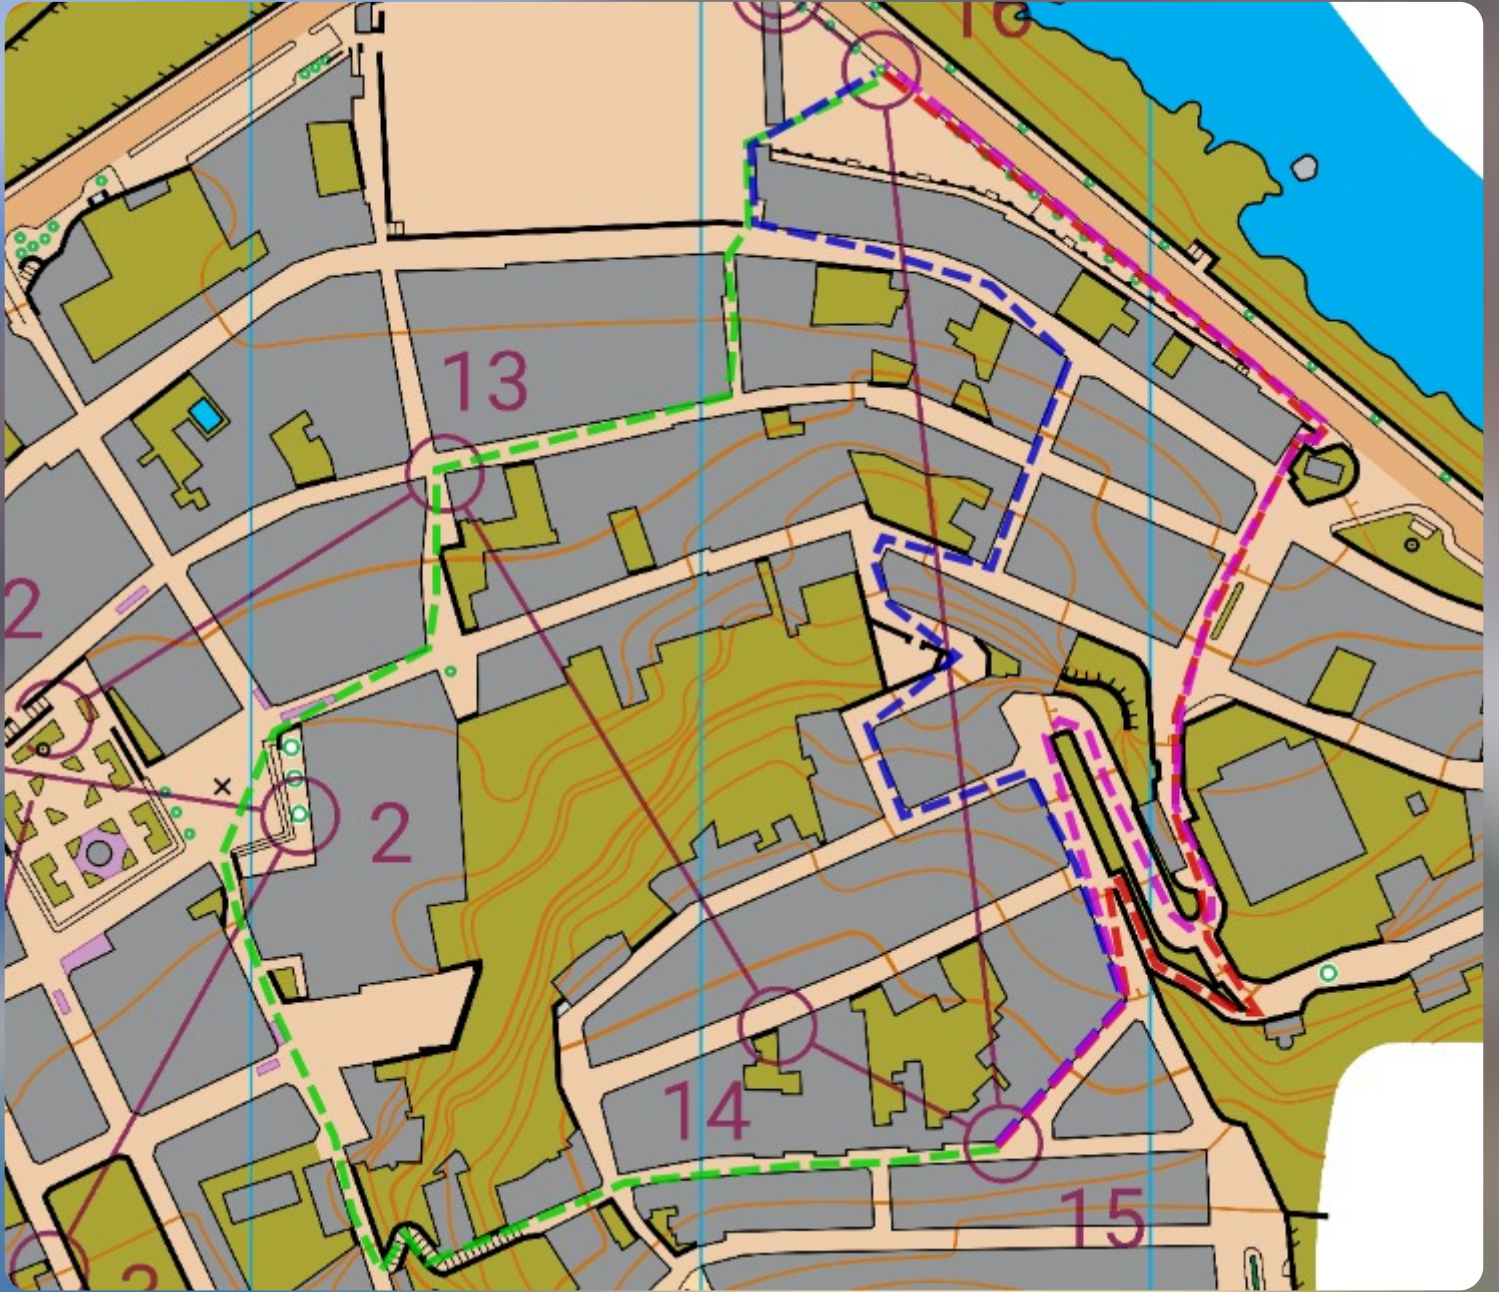

## Route Analysis - Garachico 24

174m

180m

94m 85m 111m

221m

167m

153m

93m

192m

175m

115m

121m

303m

319m

307m

369m

381m

Green and Blue are the best routes

466m

352m

370m

378m