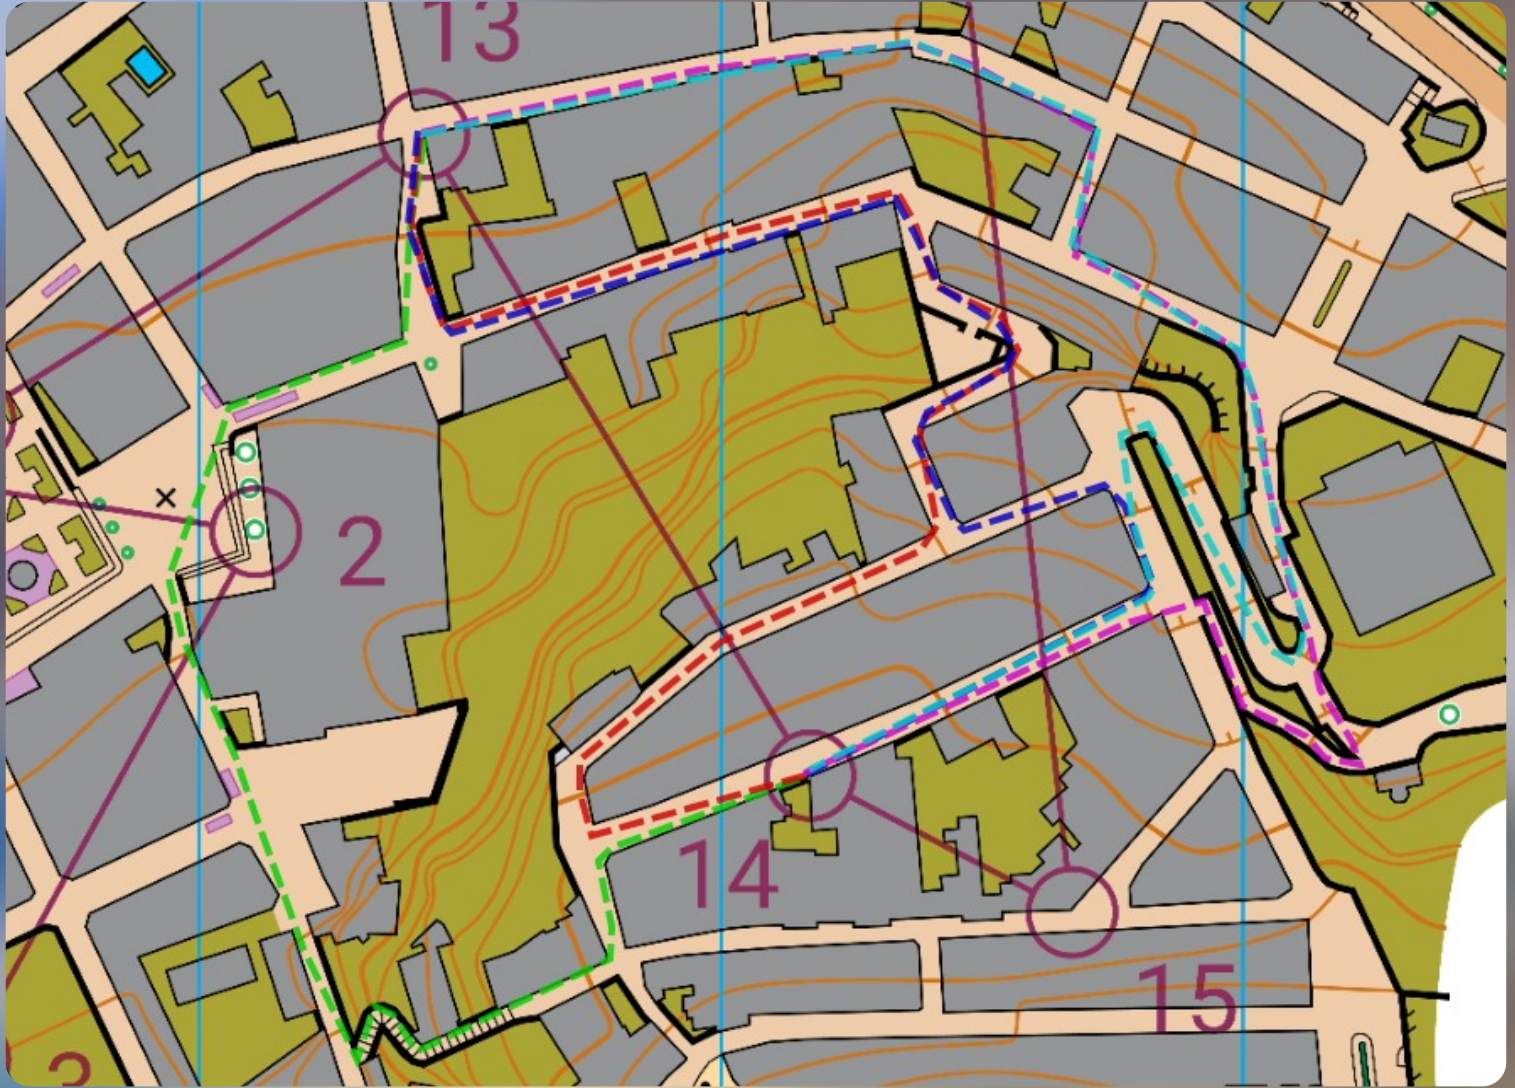

## Route Analysis - Garachico 24

174m

180m

94m 85m 111m

221m

167m

153m

93m

93m

122m

119m

186m

185m

177m

191m

176m

192m

175m

115m

121m

303m

319m

307m

369m

381m

Green and Blue are the best routes

466m

352m

370m

378m