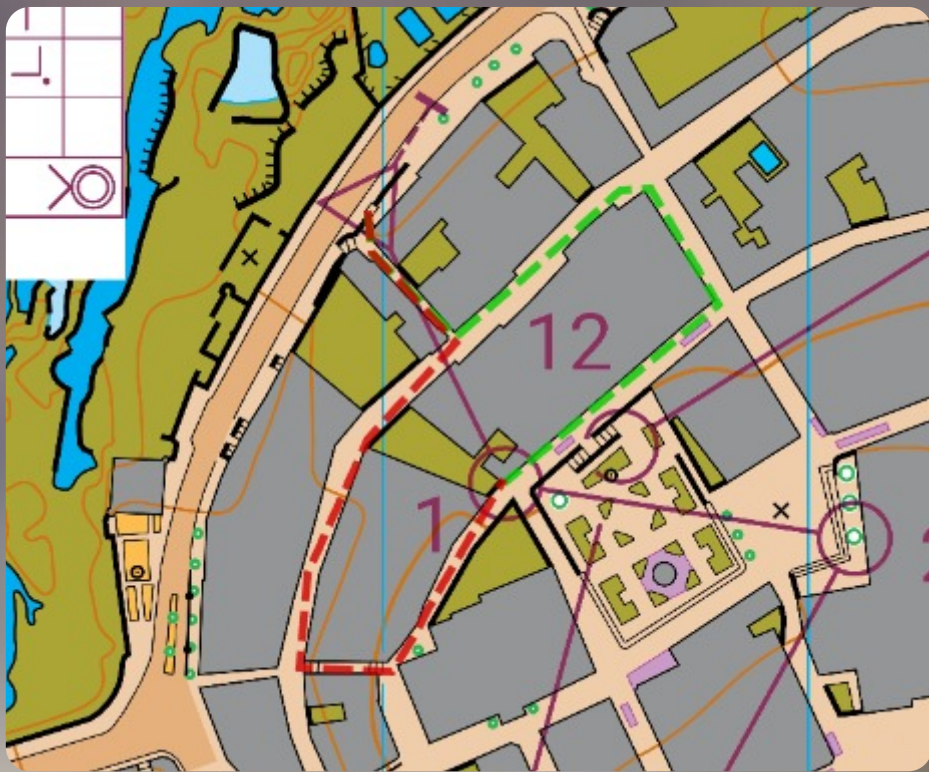

## Route Analysis - Garachico 24

174m

180m

94m 85m 111m

221m

167m

153m

93m

121m

119m

141m

137m

168m

187m

177m

106m

93m

122m

119m

186m

185m

177m

191m

176m

381m

Green and Blue are the best routes

466m

352m

370m

378m