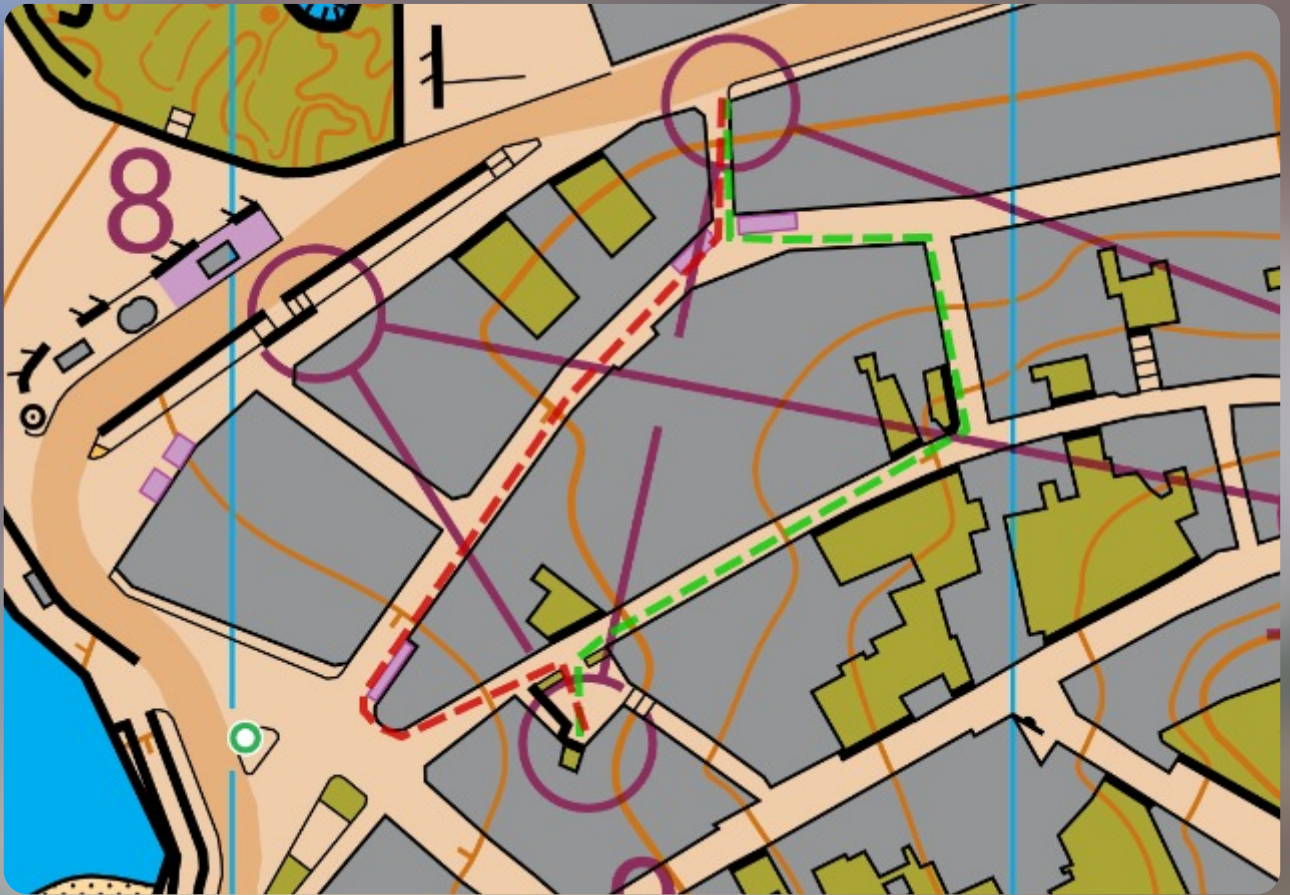

## Route Analysis - Garachico 24

174m

180m

94m 85m 111m

221m

167m

153m

93m

121m

119m

141m

137m

168m

187m

177m

106m

93m

122m

119m

186m

185m

177m

191m

176m

381m

Green and Blue are the best routes

466m

352m

370m

378m