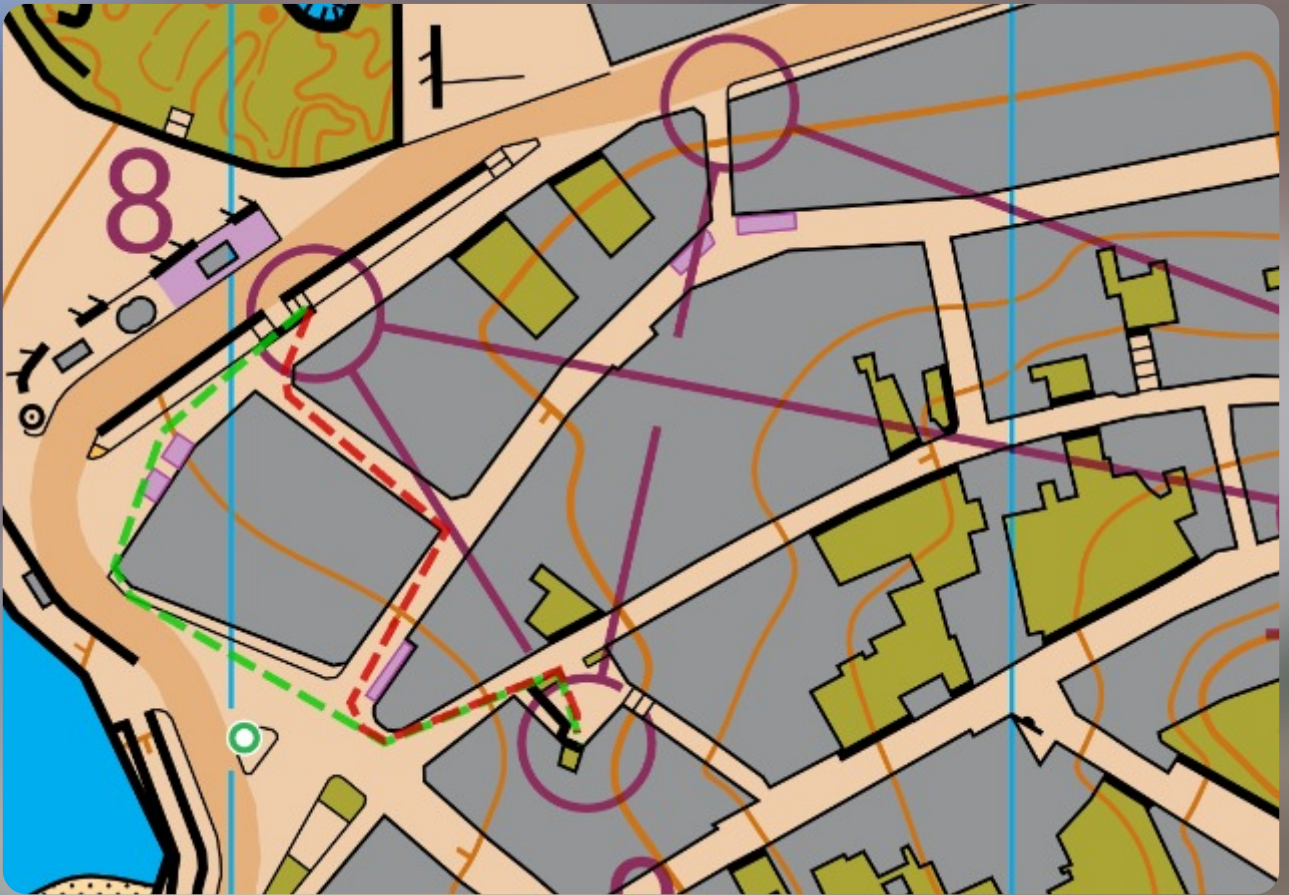

## Route Analysis - Garachico 24

174m

180m

94m 85m 111m

221m

167m

153m

93m

121m

119m

141m

137m

168m

187m

177m

106m

93m

122m

119m

186m

185m

177m

191m

176m

381m

Green and Blue are the best routes

466m

352m

370m

378m