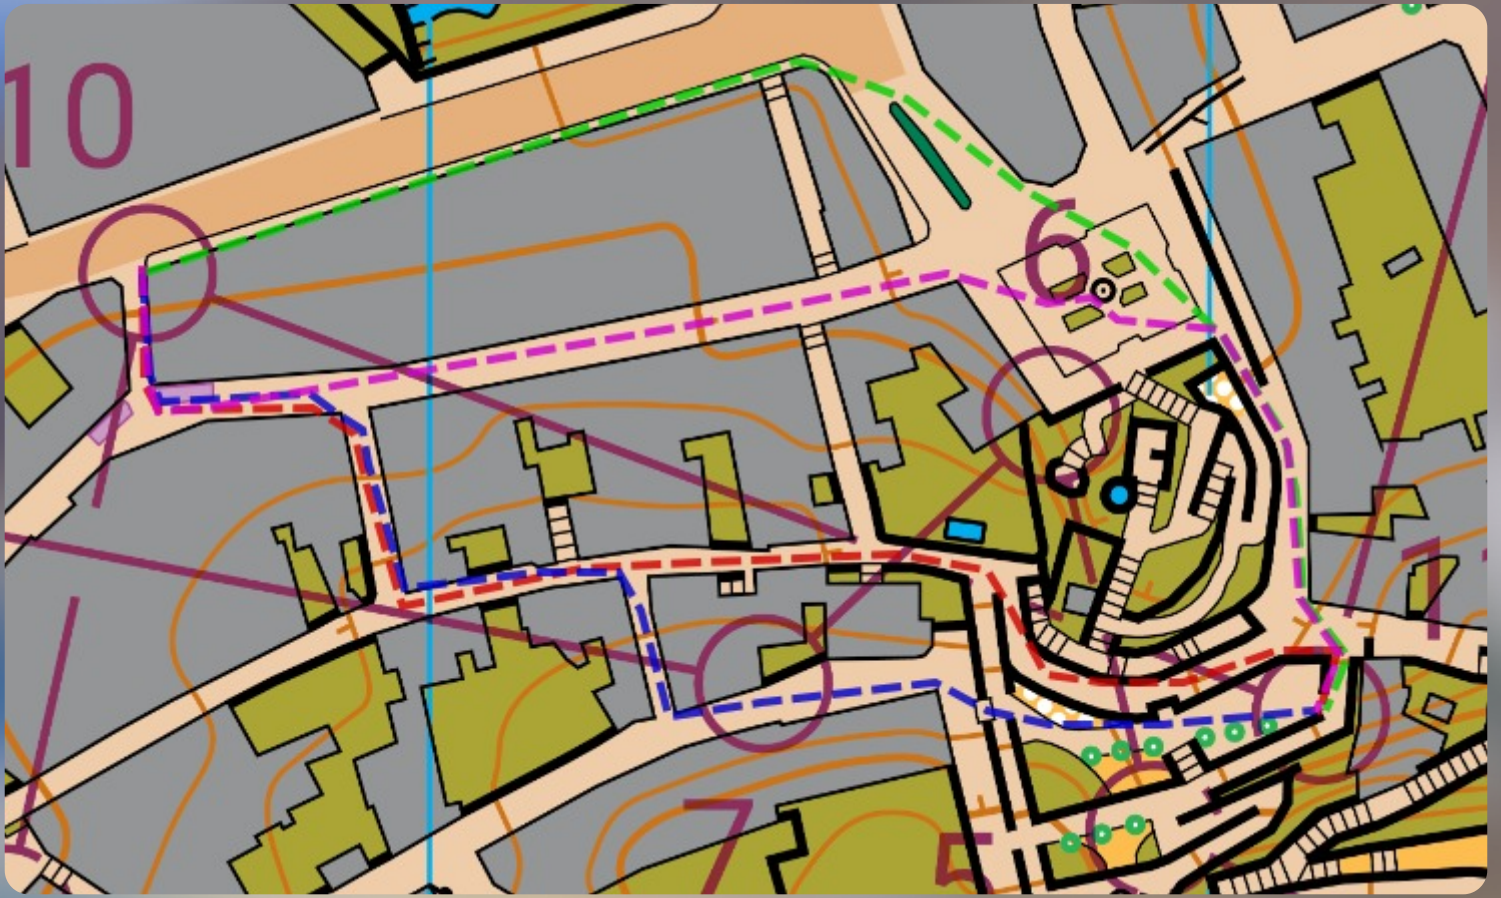

## Route Analysis - Garachico 24

174m

180m

94m 85m 111m

221m

167m

153m

93m

121m

119m

141m

137m

168m

187m

177m

106m

93m

122m

119m

186m

185m

177m

191m

176m

381m

Green and Blue are the best routes

466m

352m

370m

378m