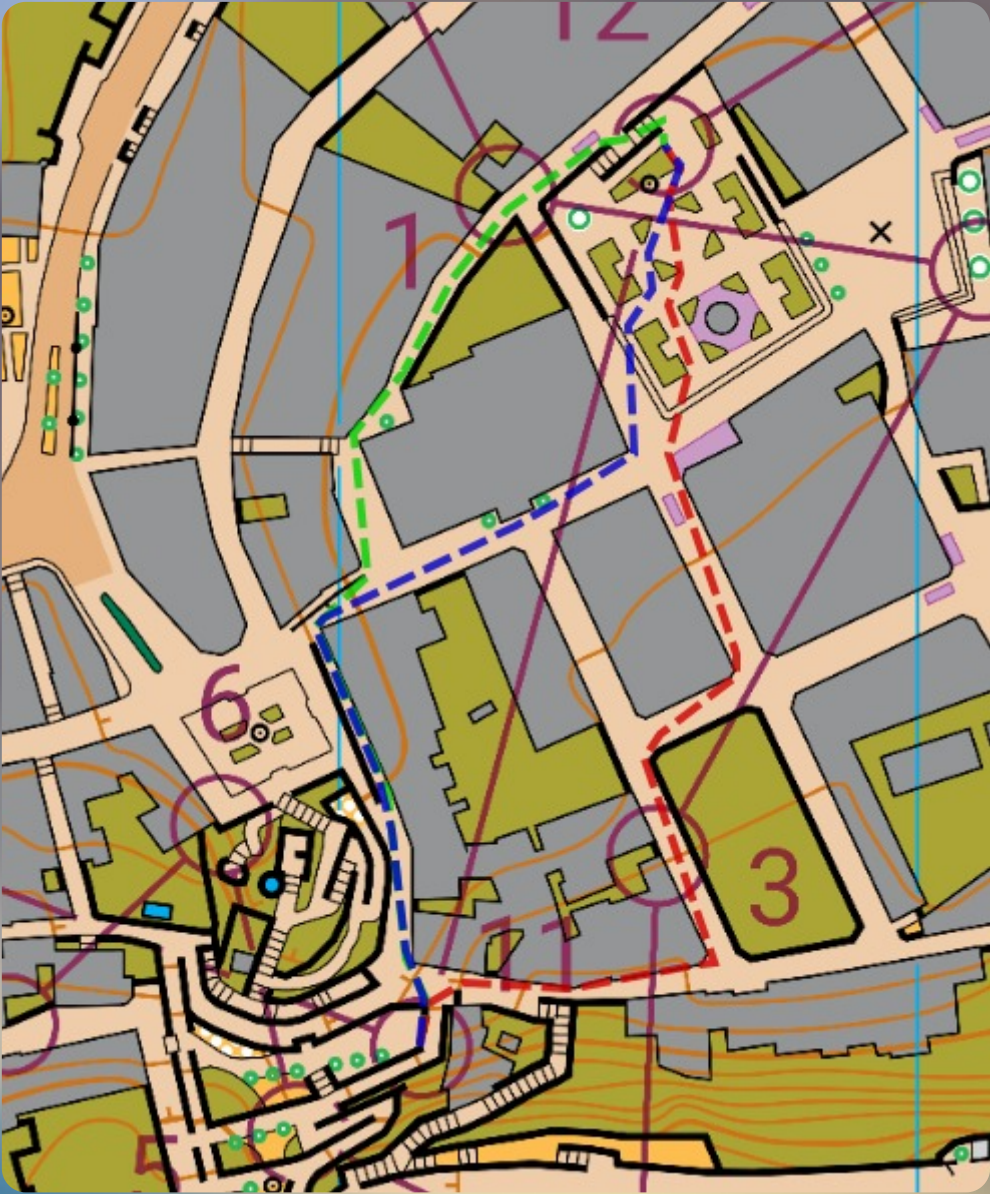

## Route Analysis - Garachico 24

174m

180m

94m 85m 111m

221m

167m

153m

93m

93m

122m

119m

186m

185m

177m

191m

176m

192m

175m

115m

121m

303m

319m

307m

369m

381m

Green and Blue are the best routes

466m

352m

370m

378m