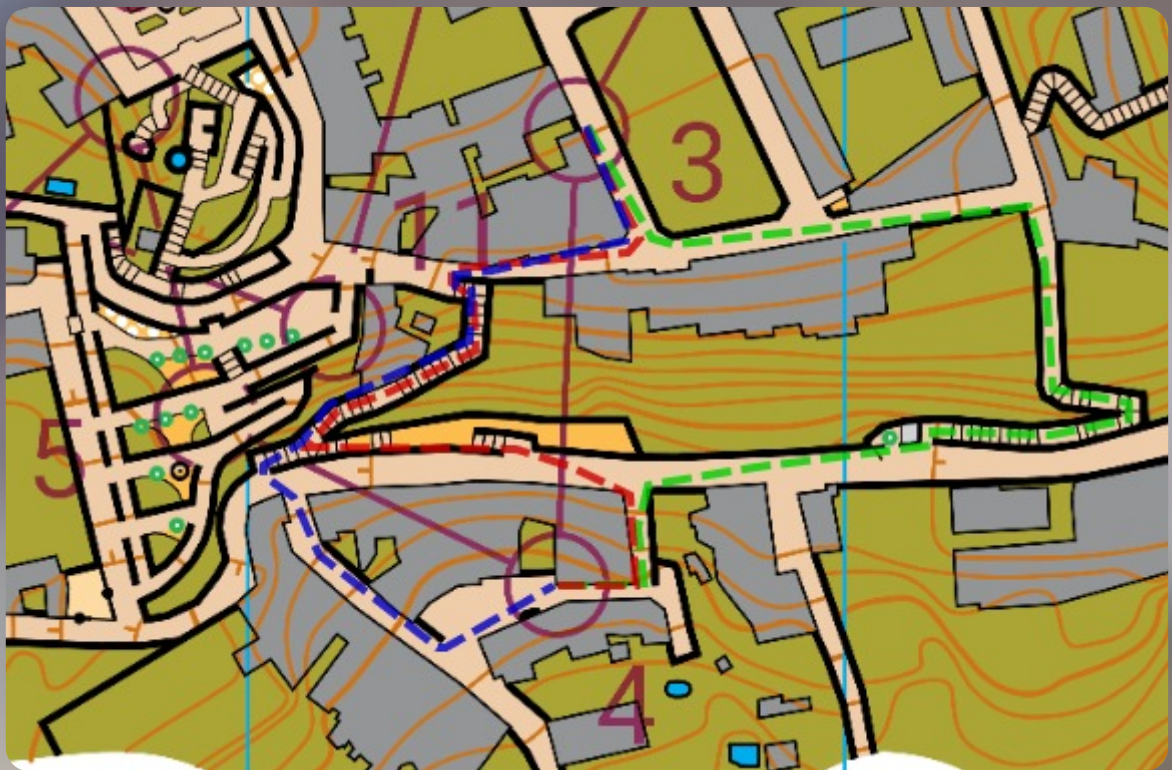

## Route Analysis - Garachico 24

174m

180m

94m 85m 111m

221m

167m

153m

93m

121m

119m

141m

137m

168m

187m

177m

106m

192m

175m

115m

121m

303m

319m

307m

369m

381m

Green and Blue are the best routes

466m

352m

370m

378m