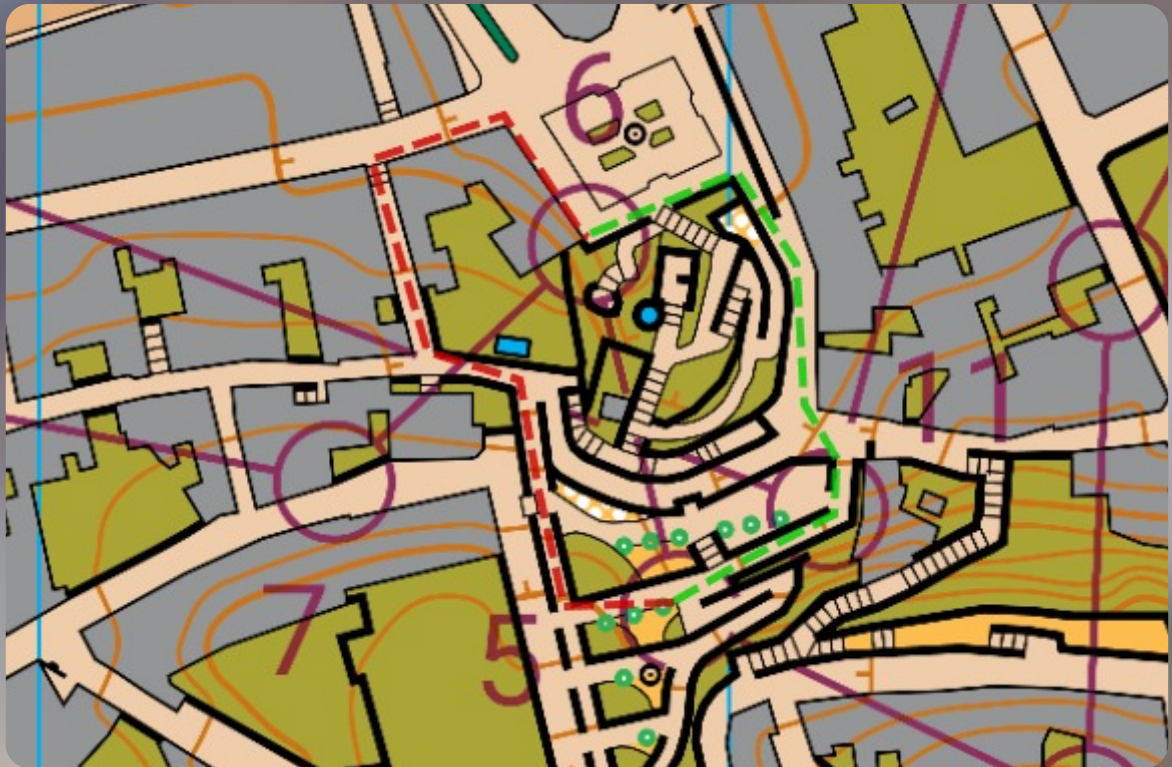

## Route Analysis - Garachico 24

174m

180m

94m 85m 111m

221m

167m

153m

93m

121m

119m

141m

137m

168m

187m

177m

106m

192m

175m

115m

121m

303m

319m

307m

369m

381m

Green and Blue are the best routes

466m

352m

370m

378m