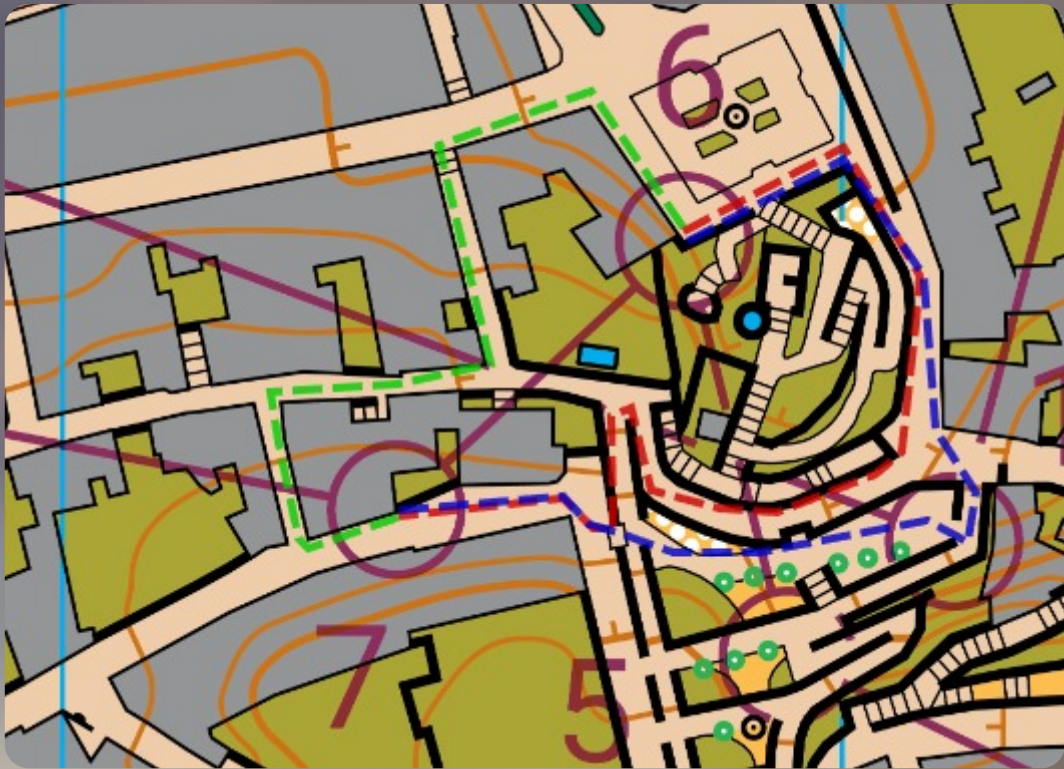

## Route Analysis - Garachico 24

174m

180m

94m 85m 111m

221m

167m

153m

93m

121m

119m

141m

137m

168m

187m

177m

106m

93m

122m

119m

186m

185m

177m

191m

176m

381m

Green and Blue are the best routes

466m

352m

370m

378m