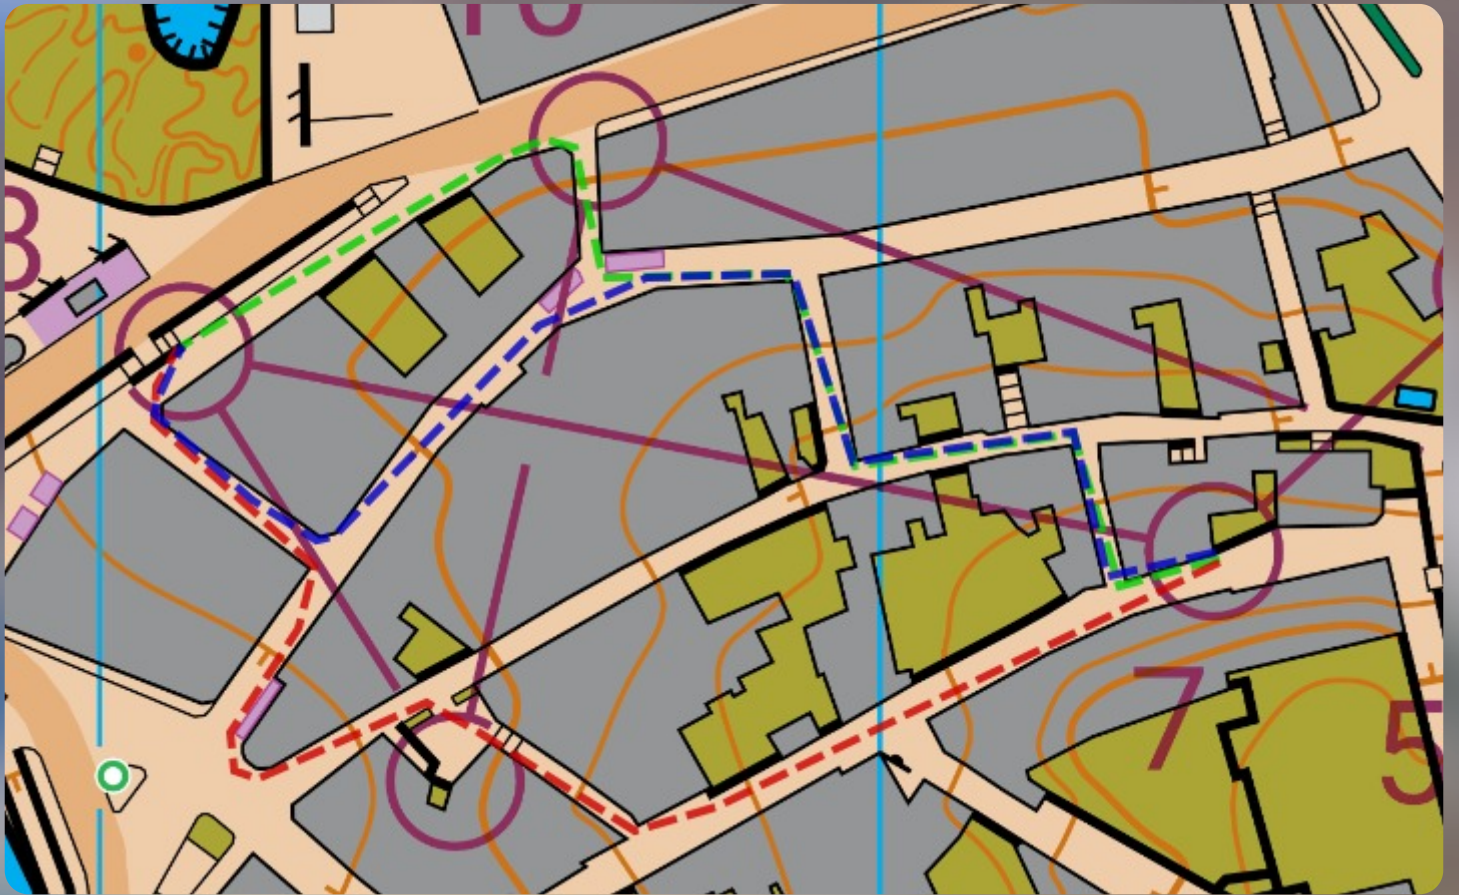

## Route Analysis - Garachico 24

174m

180m

94m 85m 111m

221m

167m

153m

93m

121m

119m

141m

137m

168m

187m

177m

106m

192m

175m

115m

121m

303m

319m

307m

369m

381m

Green and Blue are the best routes

466m

352m

370m

378m