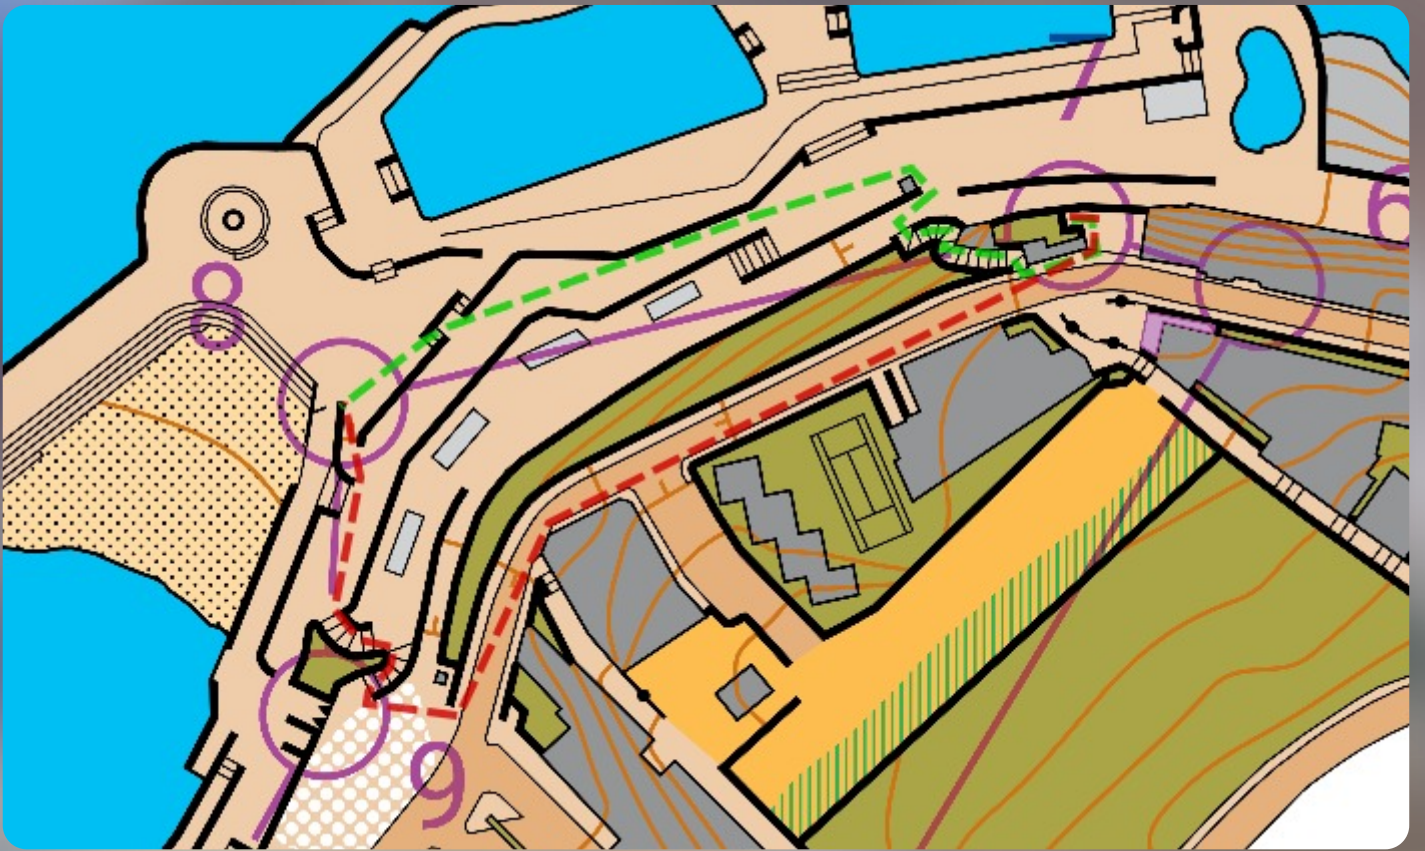

## Route Analysis - Bajamar sprint

94m

102m

155m

172m

171m

115m

117m

98m

99m

229m

215m

221m

321m 301m 299m

Red is probably fastest because it has almost no climb and no stairs

184m

242m

216m

192m

222m

207m

192m

191m

288m

302m

140m

150m

195m

240m