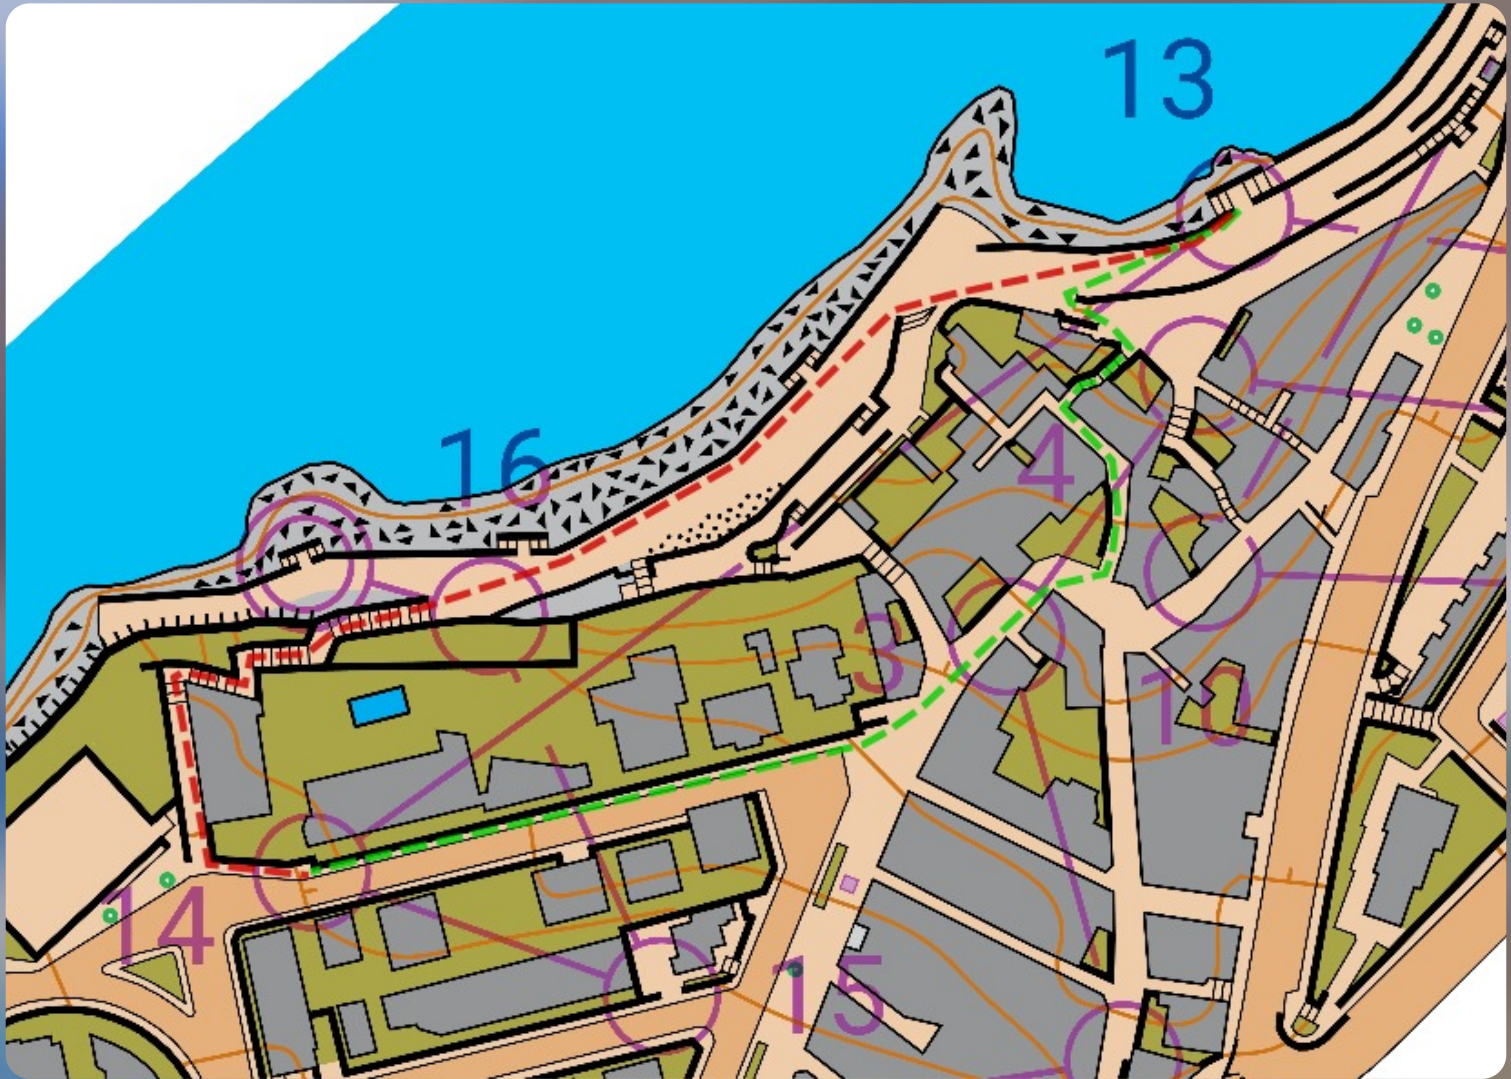

## Route Analysis - Bajamar sprint

94m

102m

155m

172m

171m

115m

117m

98m

99m

229m

215m

221m

321m 301m 299m

Red is probably fastest because it has almost no climb and no stairs

184m

242m

216m

192m

222m

207m

192m

191m

288m

302m

140m

150m

195m

240m