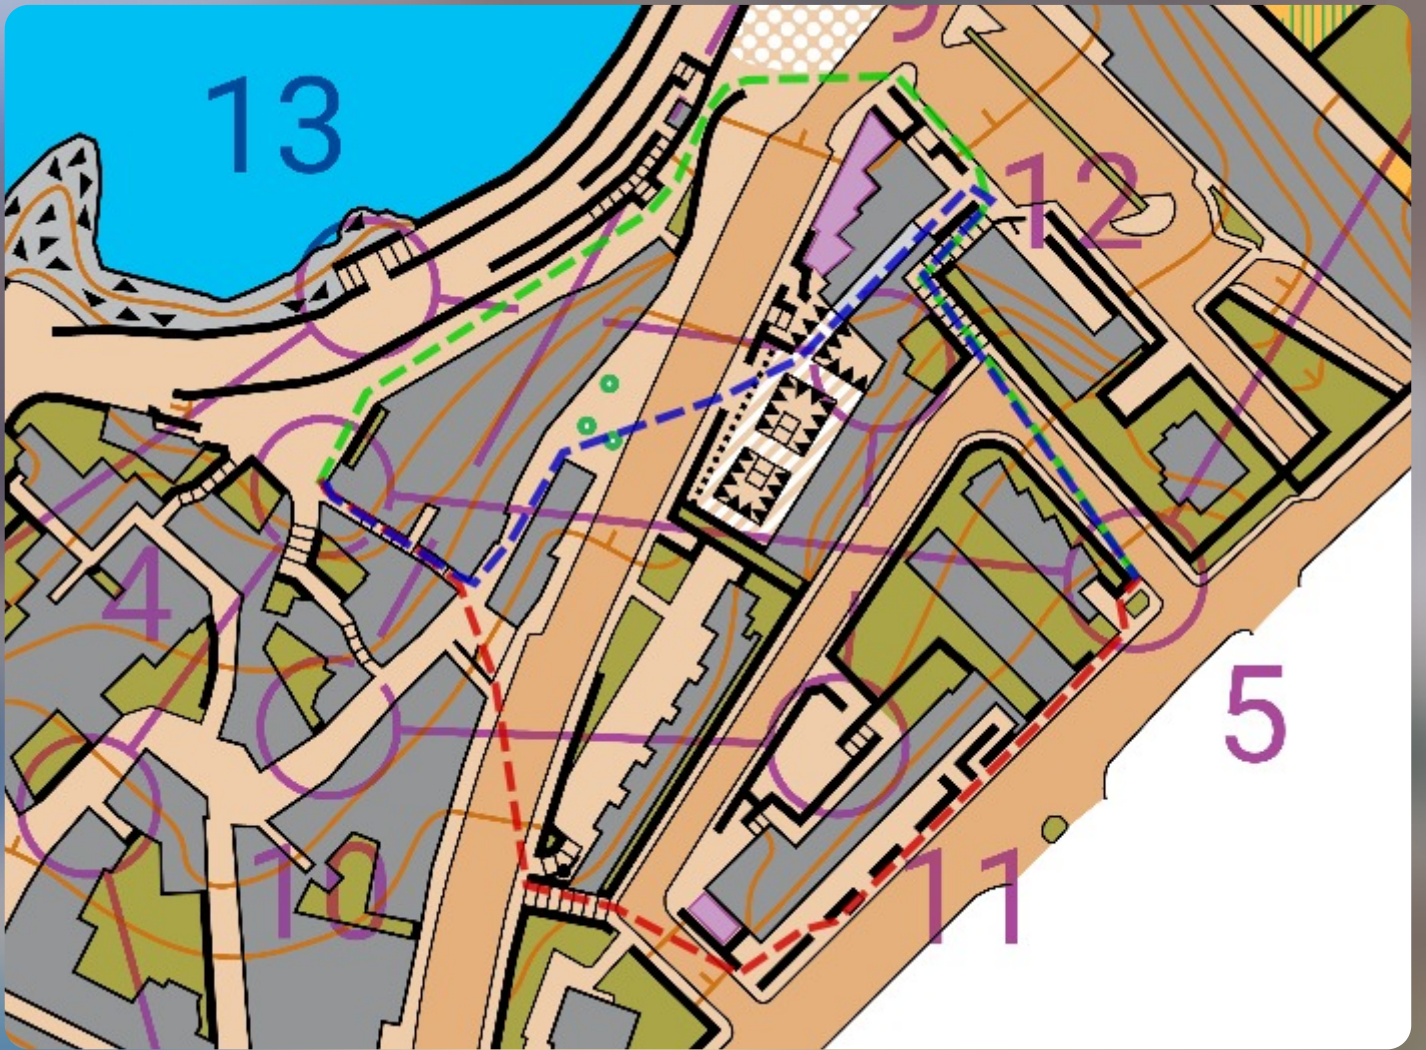

## Route Analysis - Bajamar sprint

94m

102m

155m

172m

171m

115m

117m

98m

99m

229m

215m

221m

321m 301m 299m

Red is probably fastest because it has almost no climb and no stairs

184m

242m

216m

192m

222m

207m

192m

191m

288m

302m

140m

150m

195m

240m