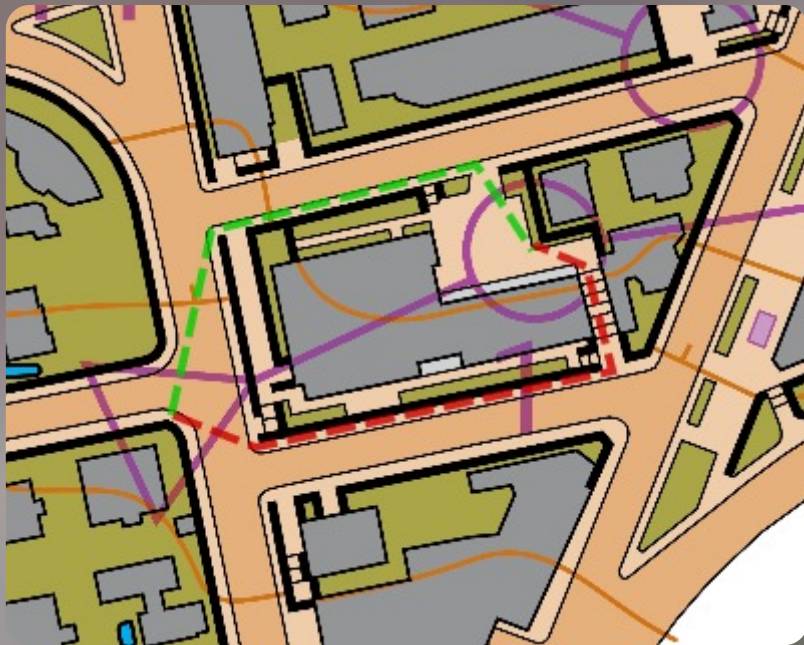

## Route Analysis - Bajamar sprint

94m

102m

155m

172m

171m

115m

117m

98m

99m

229m

215m

221m

321m 301m 299m

Red is probably fastest because it has almost no climb and no stairs

184m

242m

216m

192m

222m

207m

192m

191m

288m