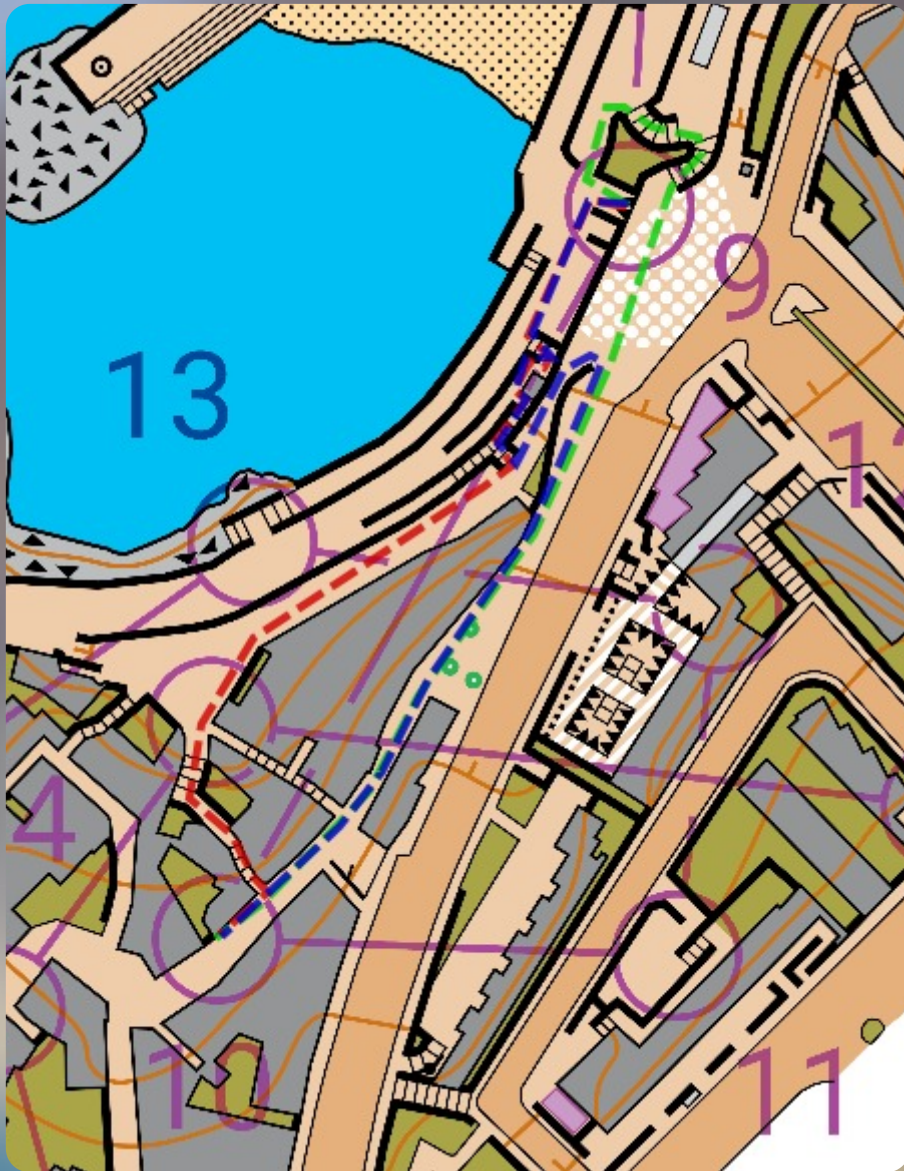

## Route Analysis - Bajamar sprint

94m

102m

155m

172m

171m

115m

117m

98m

99m

229m

215m

221m

321m 301m 299m

Red is probably fastest because it has almost no climb and no stairs

184m

242m

216m

192m

222m

207m

192m

191m

288m

302m

140m

150m

195m

240m