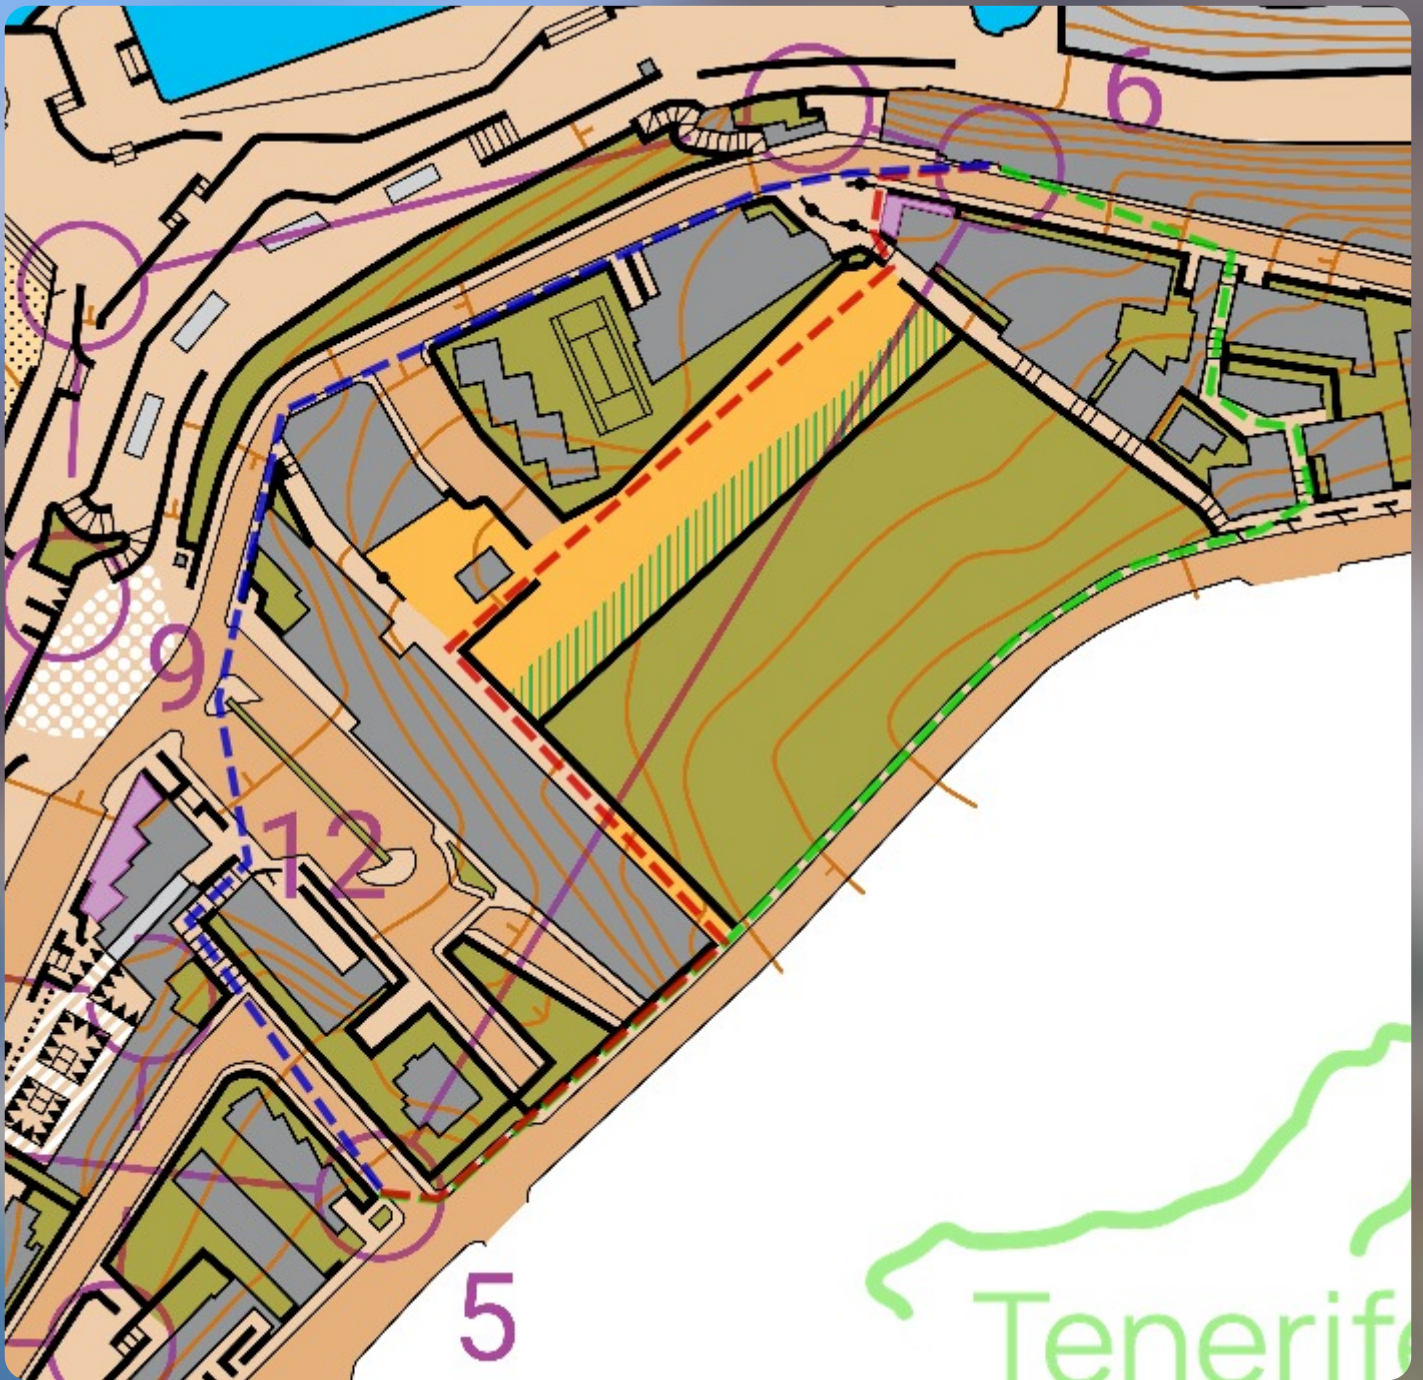

## Route Analysis - Bajamar sprint

94m

102m

155m

172m

171m

115m

117m

98m

99m

229m

215m

221m

321m 301m 299m

Red is probably fastest because it has almost no climb and no stairs

184m

242m

216m

192m

222m

207m

192m

191m

288m

302m

140m

150m

195m

240m