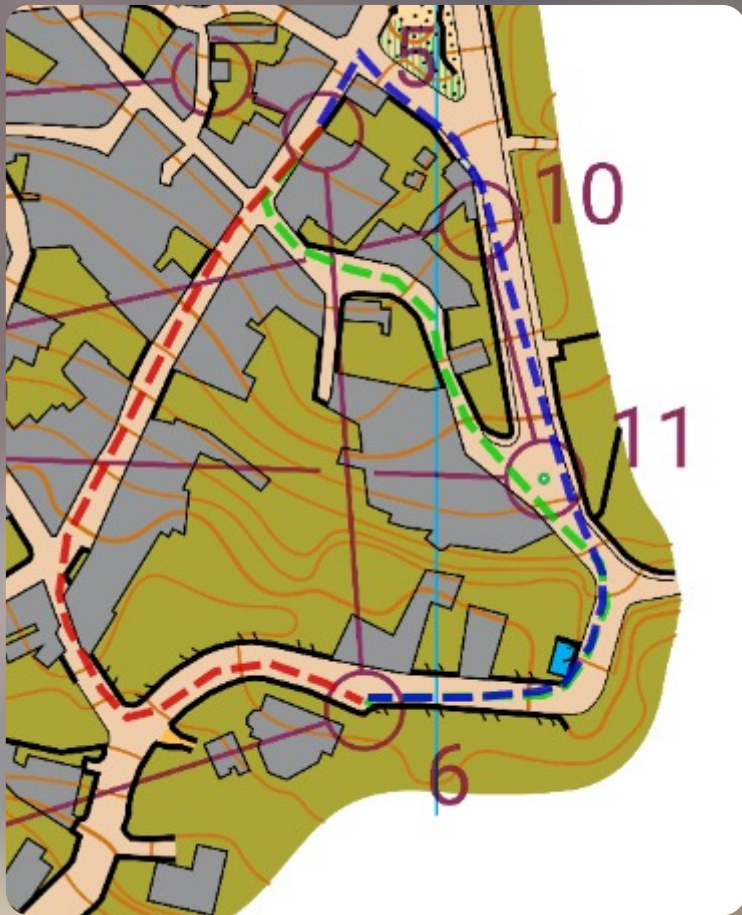

Route Analysis - Arguayo

250m

252m

293m

Green is most likely to be the fastest

103m

101m

188m

184m

193m

201m

206m

182m

182m

205m

219m

275m

277m

362m

312m

325m

171m

177m

198m

In the park, you need to be careful with micro routes

248m

264m

294m