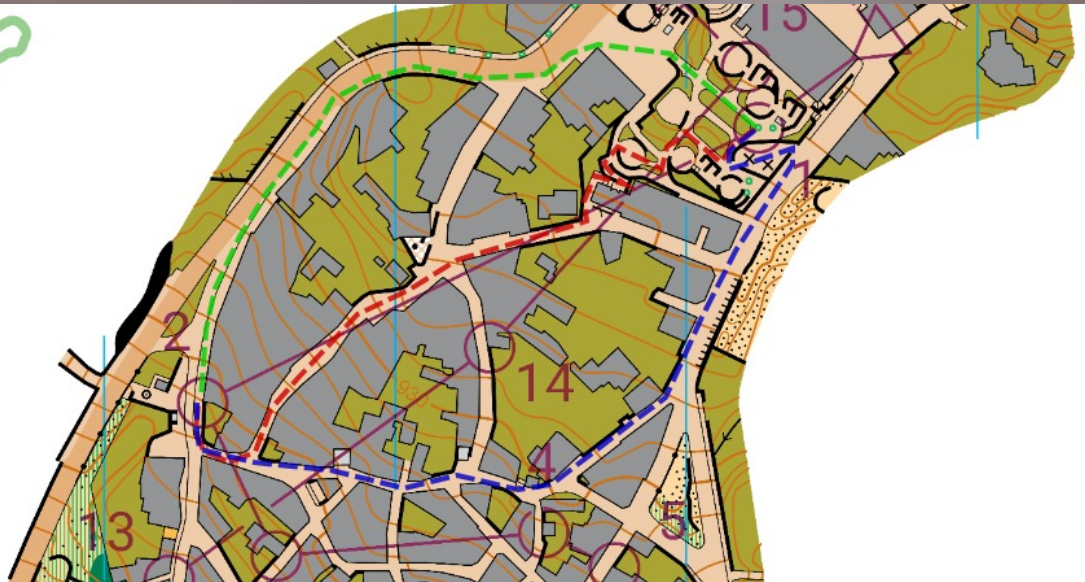

Route Analysis - Arguayo

250m

252m

293m

Green is most likely to be the fastest

103m

101m

188m

275m

277m

362m

312m

325m

171m

177m

198m

In the park, you need to be careful with micro routes

248m

264m

294m