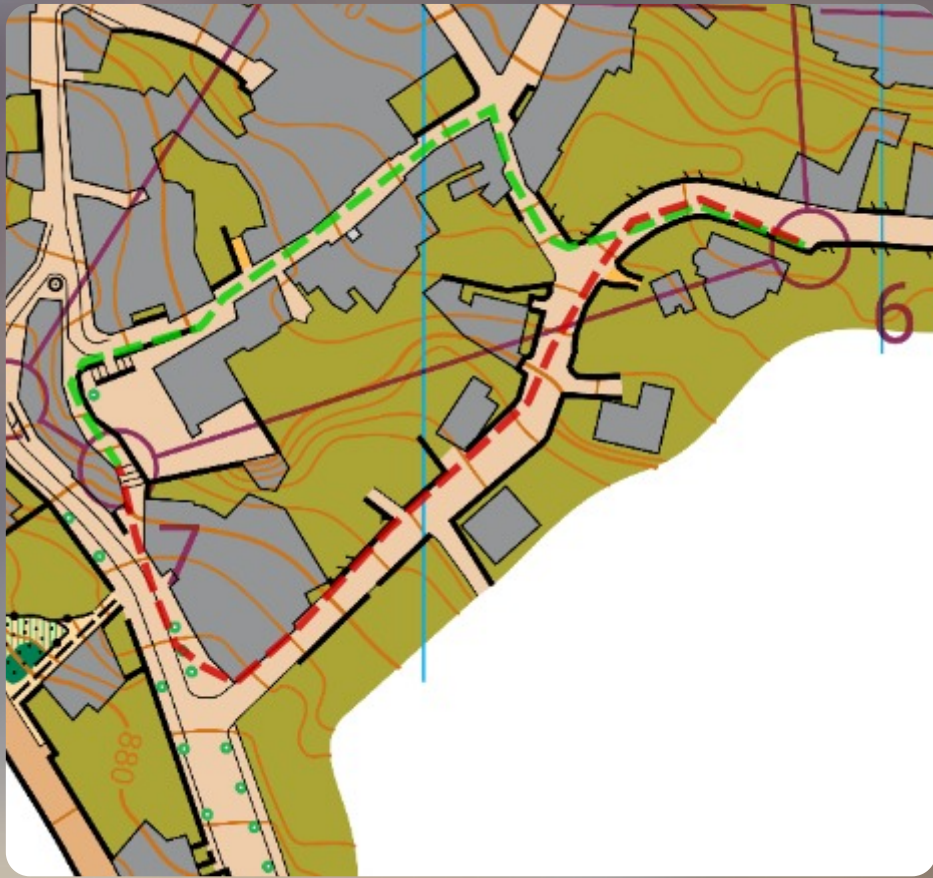

Route Analysis - Arguayo

250m

252m

293m

Green is most likely to be the fastest

103m

101m

188m

184m

193m

201m

206m

182m

182m

205m

219m

275m

277m

362m

312m

325m

171m

177m

198m

In the park, you need to be careful with micro routes

248m

264m

294m