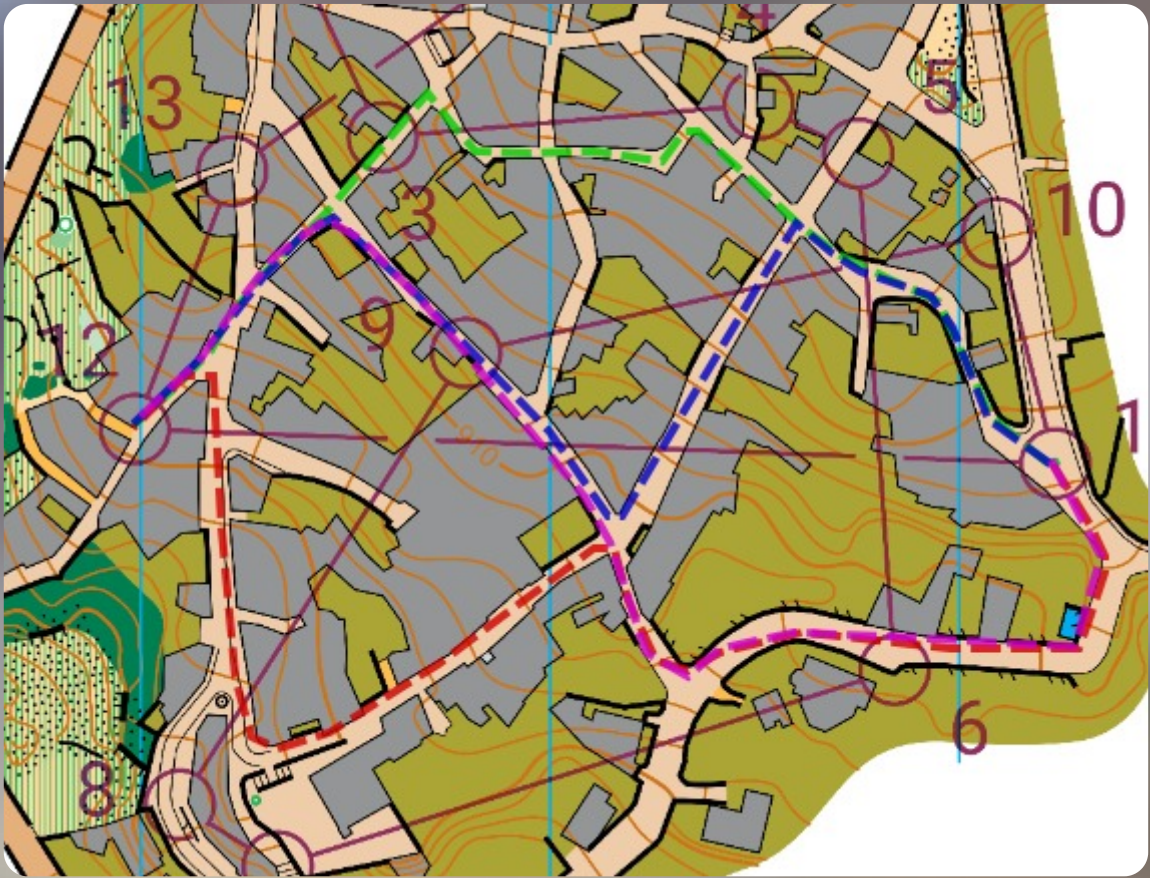

Route Analysis - Arguayo

250m

252m

293m

Green is most likely to be the fastest

103m

101m

188m

184m

193m

201m

206m

182m

182m

205m

219m

275m

277m

362m

312m

325m

171m

177m

198m

In the park, you need to be careful with micro routes

248m

264m

294m