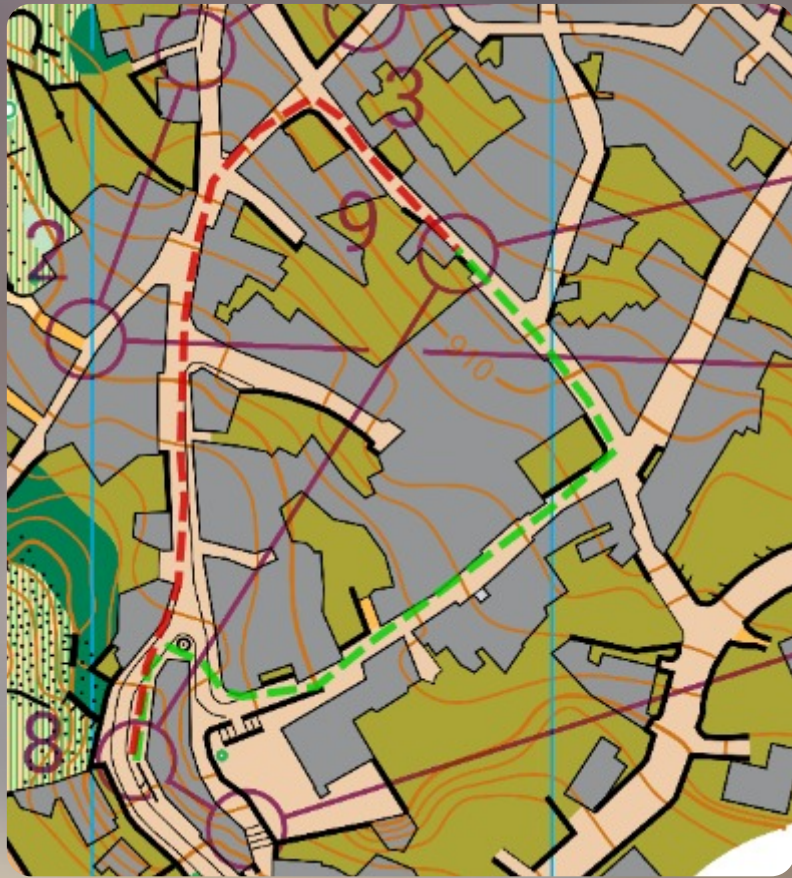

Route Analysis - Arguayo

250m

252m

293m

Green is most likely to be the fastest

103m

101m

188m

184m

193m

201m

206m

182m

182m

205m

219m

275m

277m

362m

312m

325m

171m

177m

198m

In the park, you need to be careful with micro routes

248m

264m

294m